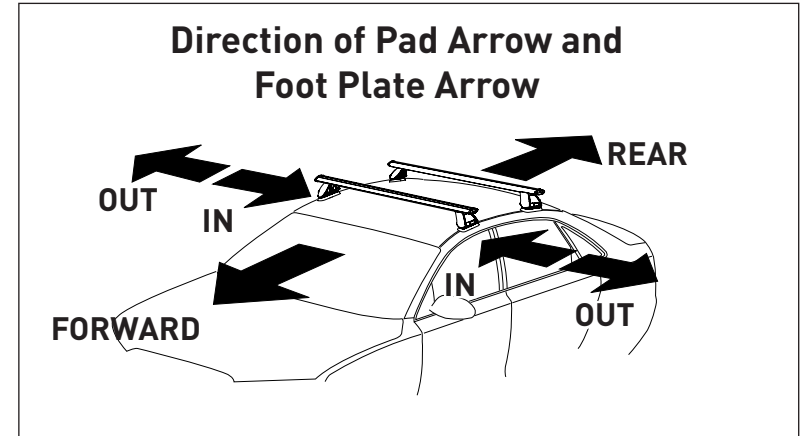

DK516 VA, Aero, Euro & HD Crossbar Instruction

Measurement A: CENTRE of door jamb to CENTRE arrow of leg foot plate.

Measurement B: CENTRE of Front leg foot plate arrow to CENTRE of Rear leg foot plate arrow.

If your vehicle is not listed on this fitting instruction please refer to your countries Rhino-Rack web site for the latest information.

NOTE:

Please refer to page 3 for measurements relating to the images on this page.