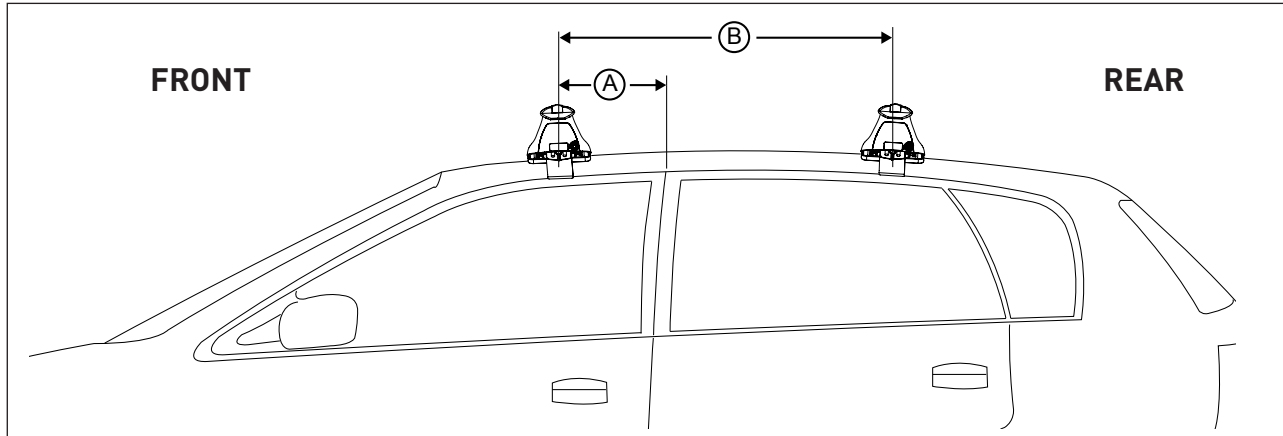

DK516 VA, Aero, Euro & HD Crossbar Instruction

Measurement A: CENTRE of door jamb to CENTRE arrow of leg foot plate.

Measurement B: CENTRE of Front leg foot plate arrow to CENTRE of Rear leg foot plate arrow.

If your vehicle is not listed on this fitting instruction please refer to your countries Rhino-Rack web site for the latest information.

NOTE:

Please refer to page 3 for measurements relating to the images on this page.