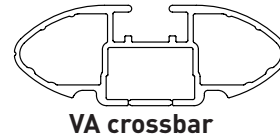

DK516 VA, Aero, Euro & HD Crossbar Instruction

IDENTIFICATION CHART

Vehicle	Date	Crossbar	FRONT CROSSBAR					REAR CROSSBAR						
			Front Right Pad/Clamp	Front Left Pad/Clamp	Measurement strip length per side	Measurement strip length per side	Measurement Distance (x)	Foot plate arrow direction	Rear Right Pad/Clamp	Rear Left Pad/Clamp	Measurement strip length per side	Measurement strip length per side	Measurement Distance (x)	Foot plate arrow direction
Toyota Yaris Cross Gen 1 5dr SUV	2020 -	1180mm	100-006-00006 SUB0464	100-006-00007 SUB0464	165 mm	110 mm	898 mm 35, 11/32"	M311	100-006-00006 SUB0841	100-006-00007 SUB0841	133 mm	78 mm	834 mm 32, 27/32"	RR: M879 RL: M881
			Pad Arrow OUT	Pad Arrow OUT					Pad Arrow OUT	Pad Arrow OUT				OUT

DK516 VA, Aero, Euro & HD Crossbar Instruction

Measurement A: CENTRE of door jamb to CENTRE arrow of leg foot plate.

Measurement B: CENTRE of Front leg foot plate arrow to CENTRE of Rear leg foot plate arrow.