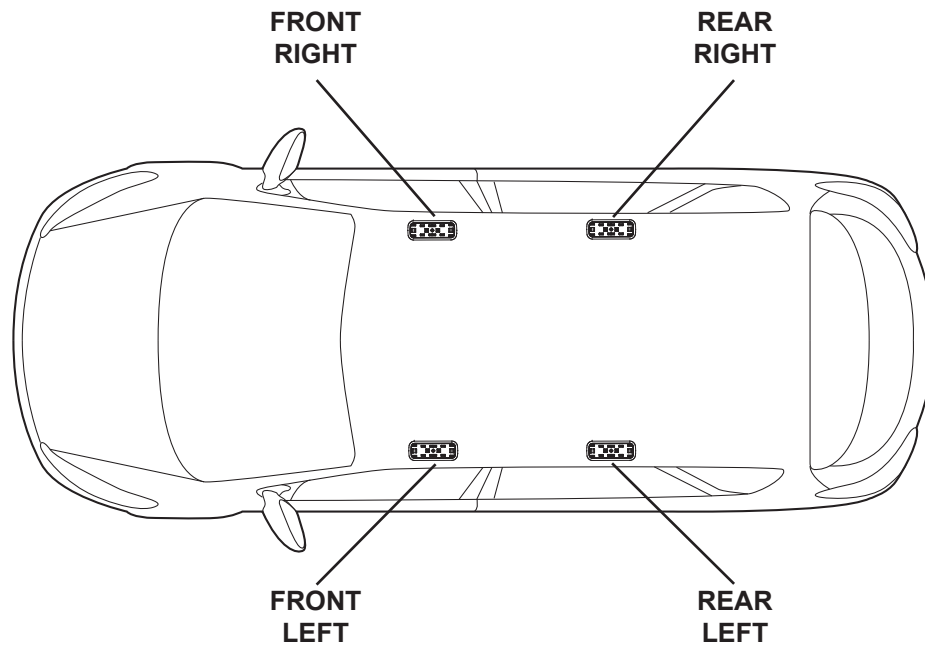

DK516 VA, Aero, Euro & HD Crossbar Instruction

Measurement A: CENTRE of door jamb to CENTRE arrow of leg foot plate.

Measurement B: CENTRE of Front leg foot plate arrow to CENTRE of Rear leg foot plate arrow.

If your vehicle is not listed on this fitting instruction please refer to your countries Rhino-Rack web site for the latest information.

NOTE:

Please refer to page 3 for measurements relating to the images on this page.