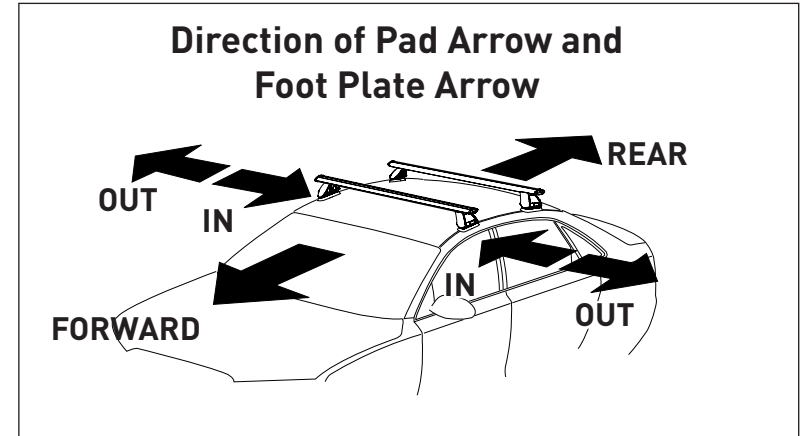

DK515 VA, Aero, Euro & HD Crossbar Instruction

Measurement A: CENTRE of door jamb to CENTRE arrow of leg foot plate.

Measurement B: CENTRE of Front leg foot plate arrow to CENTRE of Rear leg foot plate arrow.

If your vehicle is not listed on this fitting instruction please refer to your countries Rhino-Rack web site for the latest information.

NOTE:

Please refer to page 3 for measurements relating to the images on this page.