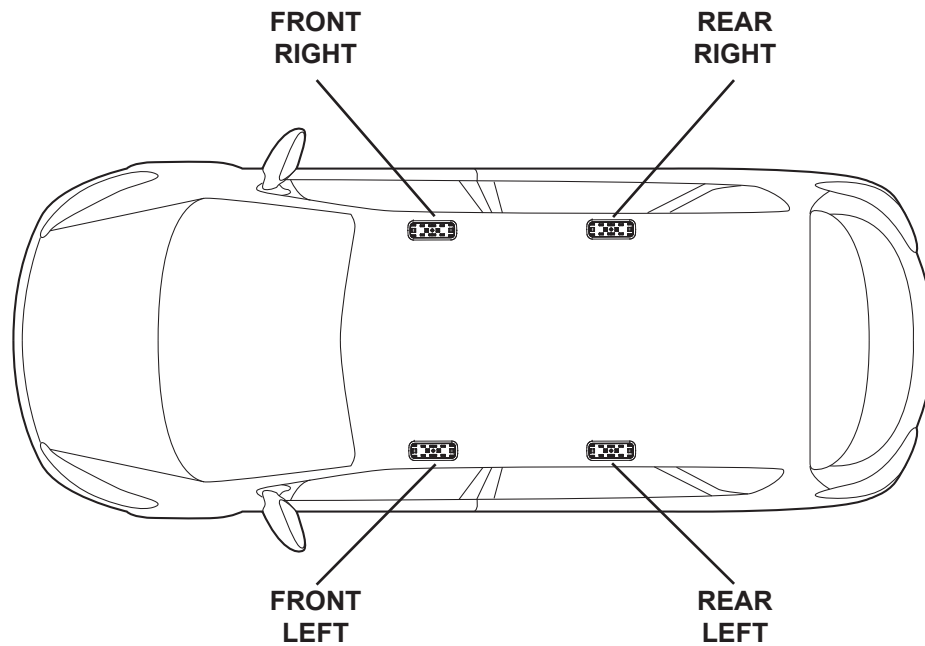

DK515 VA, Aero, Euro & HD Crossbar Instruction

Measurement A: CENTRE of door jamb to CENTRE arrow of leg foot plate.

Measurement B: CENTRE of Front leg foot plate arrow to CENTRE of Rear leg foot plate arrow.

If your vehicle is not listed on this fitting instruction please refer to your countries Rhino-Rack web site for the latest information.

NOTE:

Please refer to page 3 for measurements relating to the images on this page.