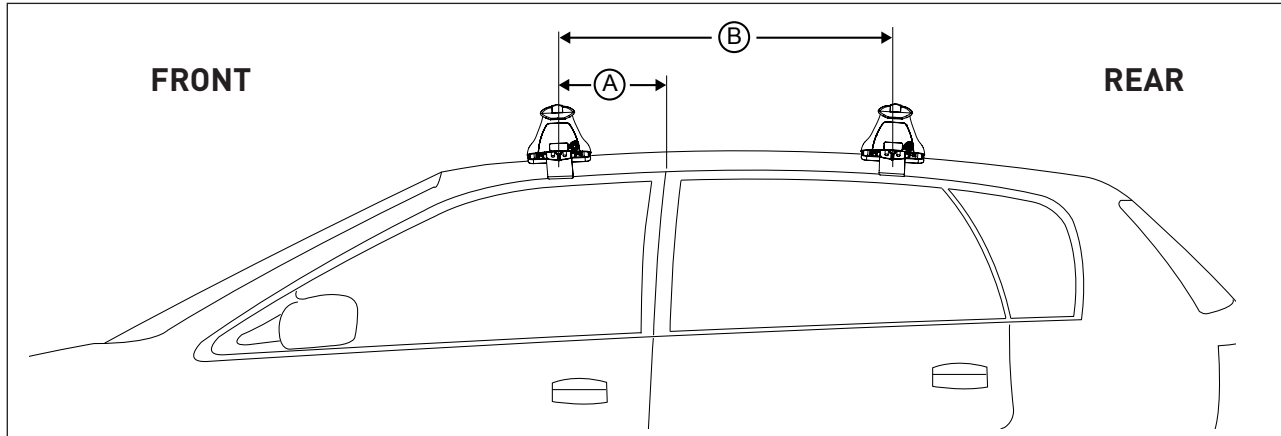

DK515 VA, Aero, Euro & HD Crossbar Instruction

Measurement A: CENTRE of door jamb to CENTRE arrow of leg foot plate.

Measurement B: CENTRE of Front leg foot plate arrow to CENTRE of Rear leg foot plate arrow.

If your vehicle is not listed on this fitting instruction please refer to your countries Rhino-Rack web site for the latest information.

NOTE:

Please refer to page 3 for measurements relating to the images on this page.