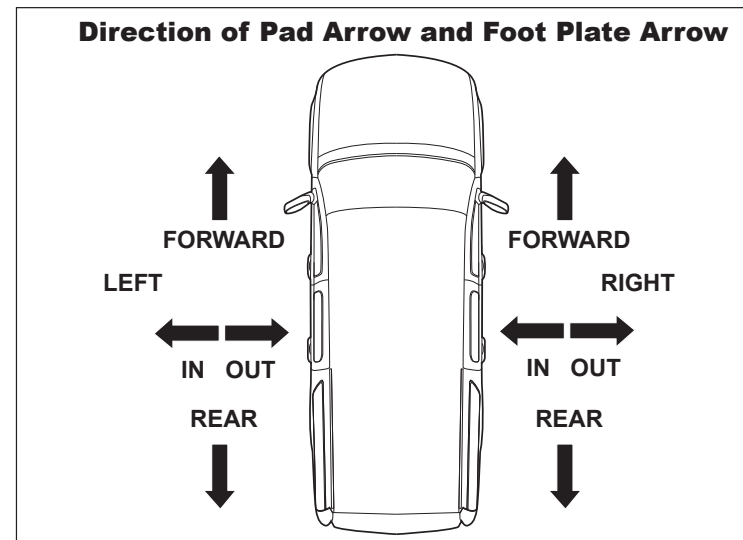

DK506 Rhino-Rack VA, Euro & HD crossbar instruction

CONTROLLED

Measurement A: CENTRE of door jamb to CENTRE arrow of leg foot plate.

Measurement B: CENTRE of Front leg foot plate arrow to CENTRE of Rear leg foot plate arrow.

Carrying capacity: Roof rack is rated to 75kg. Please refer to manufacturers handbook for your vehicles maximum roof load capacity. Always use the lower of the two figures.

If your vehicle is not listed on this fitting instruction please refer to your countries Rhino-Rack web site for the latest information.

VEHICLE	Date	Measurement A	Measurement B	Measurement C	Load Rating (includes racks 5kg/ 11lbs)
Ford Escape Gen 4 SUV	2020 - on	100mm / 3 15/16"	700mm / 27,9/16"	600mm / 23,5/8"	45kg / 99lbs