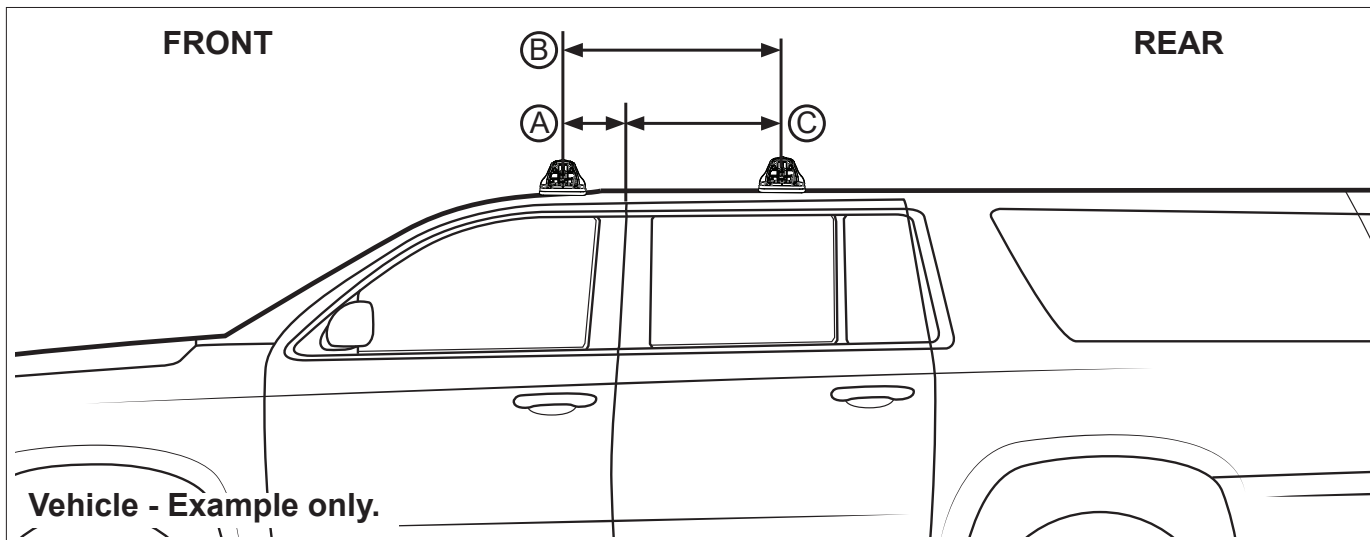

CROSSBAR IDENTIFICATION

VA crossbar

EURO crossbar

HD crossbar

		FRONT CROSSBAR						REAR CROSSBAR						
Vehicle	Date	Crossbar	Front Right Pad/Clamp	Front Left Pad/Clamp	Measurement strip length per side	Measurement Distance (x)	Foot plate arrow direction	Rear Right Pad/Clamp	Rear Left Pad/Clamp	Measurement strip length per side	Measurement Distance (x)	Foot plate arrow direction		
Ford Escape Gen 4 SUV	2020 - on	1375mm	M435 SUB0538	M436 SUB0538	191mm	136mm	1145mm/42 1/16	OUT	M435 SUB0538	M436 SUB0538	150mm	95mm	1063mm/41 7/8	OUT
			Pad Arrow Forward						Pad Arrow Forward					

DK506 Rhino-Rack VA, Euro & HD crossbar instruction

CONTROLLED

Measurement A: CENTRE of door jamb to CENTRE arrow of leg foot plate.

Measurement B: CENTRE of Front leg foot plate arrow to CENTRE of Rear leg foot plate arrow.

VEHICLE	Date	Measurement A	Measurement B	Measurement C	Load Rating (includes racks 5kg/ 11lbs)
Ford Escape Gen 4 SUV	2020 - on	100mm / 3 15/16"	700mm / 27,9/16"	600mm / 23,5/8"	45kg / 99lbs