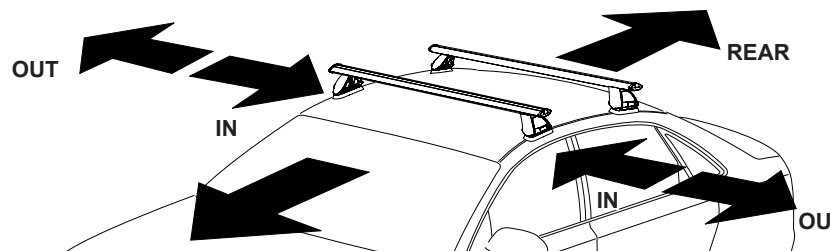

Rhino-Rack 2500 Series

CONTROLLED

**Instruction for
DK488 and RS739**

			FRONT						REAR					
			Crossbar Identification						Crossbar Identification					
			VA	EURO	HD				VA	EURO	HD			
Vehicle	Date	Crossbar	Front Right Pad/Clamp	Front Left Pad/Clamp	Measurement strip length per side	Measurement strip length per side	Measurement Distance (x)	Foot plate arrow direction	Rear Right Pad/Clamp	Rear Left Pad/Clamp	Measurement strip length per side	Measurement strip length per side	Measurement Distance (x)	Foot plate arrow direction
CHEVROLET Equinox 5dr SUV	18-	1260mm	M415 SUB0155	M414 SUB0155	175mm	120mm	998mm / 39,5/16"	OUT Front Right M881	M415 SUB0369	M414 SUB0369	157mm	102mm	962mm / 37,7/8"	OUT M311
			Pad Arrow Out					OUT Front Left M879	Pad Arrow Out					
GMC Terrain 5dr SUV gen 2	18-	1260mm	M415 SUB0155	M414 SUB0155	175mm	120mm	998mm / 39,5/16"	OUT Front Right M881	M415 SUB0369	M414 SUB0369	157mm	102mm	962mm / 37,7/8"	OUT M311
			Pad Arrow Out					OUT Front Left M879	Pad Arrow Out					

Table above refers to Direction of Pad Arrow and Foot Plate Arrow when fitted on the vehicle.

If your vehicle is not listed on this fitting instruction please refer to your countries Rhino-Rack web site for the latest information.

Rhino-Rack 2500 Series

CONTROLLED

Measurement A: CENTRE of door jamb to CENTRE arrow of leg foot plate.

Measurement B: CENTRE of Front leg foot plate arrow to CENTRE of Rear leg foot plate arrow.

Carrying capacity: Roof rack is rated up to 75kg. Please refer to manufacturers handbook for your vehicles maximum roof load capacity. Always use the lower of the two figures.