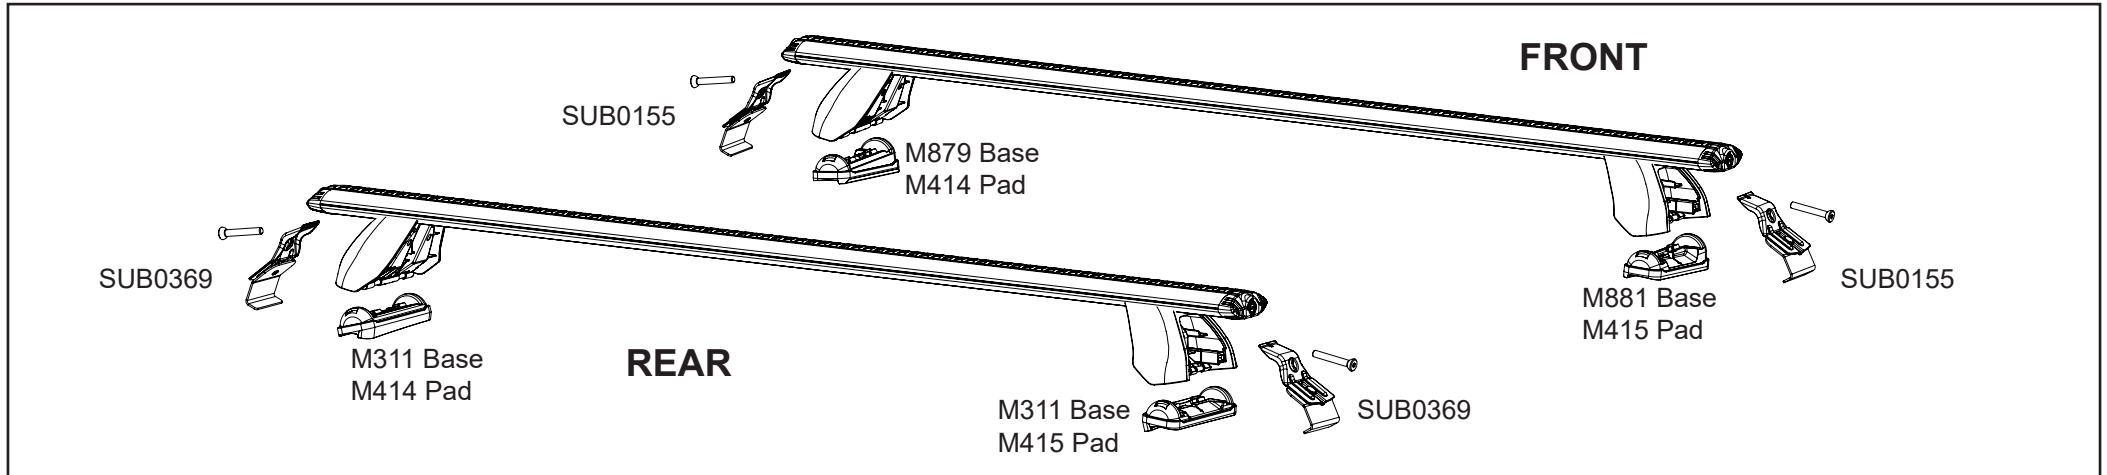

Rhino-Rack 2500 Series

CONTROLLED

**Instruction for
DK488 and RS739**

			FRONT						REAR					
			Crossbar Identification						Crossbar Identification					
			VA	EURO	HD				VA	EURO	HD			
Vehicle	Date	Crossbar	Front Right Pad/Clamp	Front Left Pad/Clamp	Measurement strip length per side	Measurement strip length per side	Measurement Distance (x)	Foot plate arrow direction	Rear Right Pad/Clamp	Rear Left Pad/Clamp	Measurement strip length per side	Measurement strip length per side	Measurement Distance (x)	Foot plate arrow direction
CHEVROLET Equinox 5dr SUV	18-	1260mm	M415 SUB0155	M414 SUB0155	175mm	120mm	998mm / 39,5/16"	OUT Front Right M881	M415 SUB0369	M414 SUB0369	157mm	102mm	962mm / 37,7/8"	OUT M311
			Pad Arrow Out					OUT Front Left M879	Pad Arrow Out					
GMC Terrain 5dr SUV gen 2	18-	1260mm	M415 SUB0155	M414 SUB0155	175mm	120mm	998mm / 39,5/16"	OUT Front Right M881	M415 SUB0369	M414 SUB0369	157mm	102mm	962mm / 37,7/8"	OUT M311
			Pad Arrow Out					OUT Front Left M879	Pad Arrow Out					

Table above refers to Direction of Pad Arrow and Foot Plate Arrow when fitted on the vehicle.

If your vehicle is not listed on this fitting instruction please refer to your countries Rhino-Rack web site for the latest information.

Rhino-Rack 2500 Series

CONTROLLED

Measurement A: CENTRE of door jamb to CENTRE arrow of leg foot plate.

Measurement B: CENTRE of Front leg foot plate arrow to CENTRE of Rear leg foot plate arrow.

Carrying capacity: Roof rack is rated up to 75kg. Please refer to manufacturers handbook for your vehicles maximum roof load capacity. Always use the lower of the two figures.

VEHICLE	Date	Measurement A	Measurement B	Load Rating up to (includes racks 5kg/ 11lbs)
CHEVROLET Equinox 5dr SUV	18-	200mm / 7,7/8"	700mm / 27,9/16"	75kg / 165lbs
GMC Terrain 5dr SUV Gen 2	18-	200mm / 7,7/8"	700mm / 27,9/16"	75kg / 165lbs