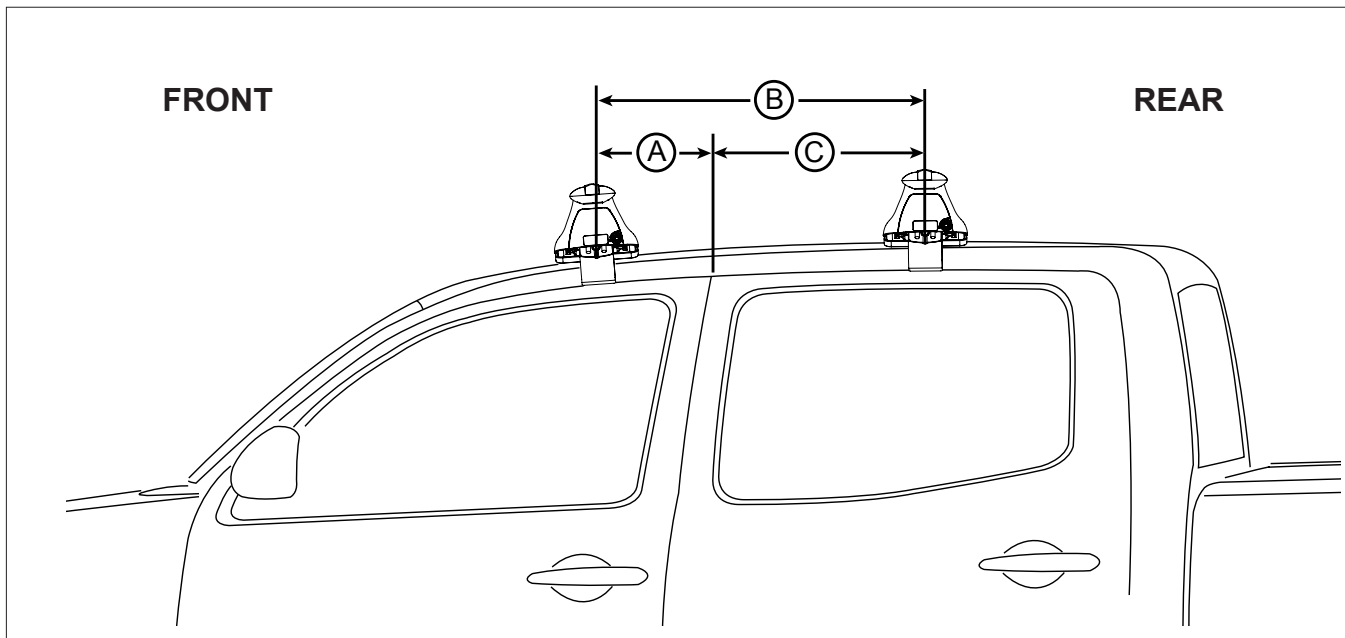

IDENTIFICATION CHART

VA crossbar

EURO crossbar

HD crossbar

Vehicle	Date	Crossbar	FRONT CROSSBAR					REAR CROSSBAR						
			Front Right Pad/ Clamp	Front Left Pad/ Clamp	Measurement strip length per side	Measurement strip length per side	Measurement Distance (x)	Foot plate arrow direction	Rear Right Pad/ Clamp	Rear Left Pad/ Clamp	Measurement strip length per side	Measurement strip length per side	Measurement Distance (x)	Foot plate arrow direction
Nissan Titan XD - 4Dr Crew Cab	2016 -	1500mm	M366	M366	157mm	-	1142mm / 44,61/64"	OUT	M366	M366	157mm	-	1068mm / 42,3/64"	OUT
			SUB0536	SUB0536					SUB0536	SUB0536				
			Pad Arrow FORWARD					Pad Arrow FORWARD						

Rhino-Rack 2500 Series - DK468 instruction

CONTROLLED

Measurement A: CENTRE of door jamb to CENTRE arrow of leg foot plate.

Measurement B: CENTRE of Front leg foot plate arrow to CENTRE of Rear leg foot plate arrow.

VEHICLE	Date	Measurement A	Measurement B	Measurement C	Load Rating (includes racks 5kg/ 11lbs)
Nissan Titan XD 4Dr Crew Cab	2016 -	150mm / 5,29/32"	800mm / 31,1/2"	650mm / 25,19/32"	75kg / 165lbs