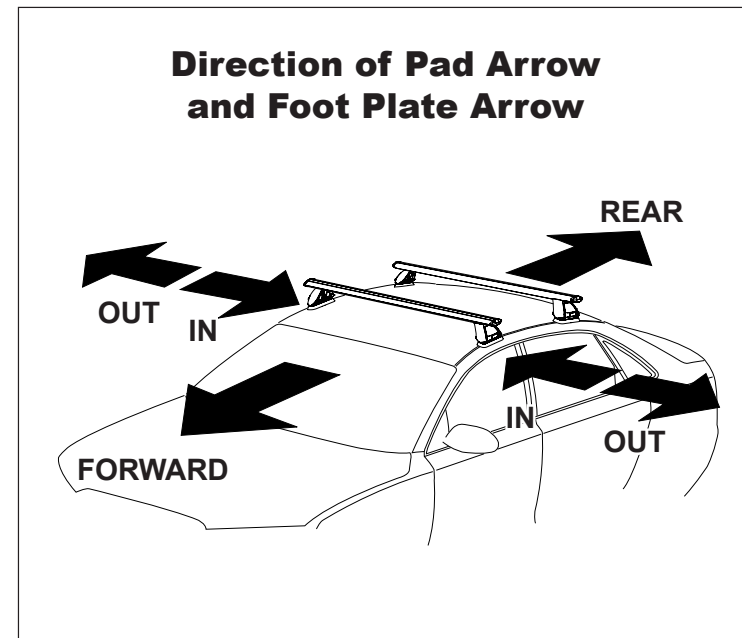

Rhino-Rack 2500 Series - DK468 instruction

CONTROLLED

Measurement A: CENTRE of door jamb to CENTRE arrow of leg foot plate.

Measurement B: CENTRE of Front leg foot plate arrow to CENTRE of Rear leg foot plate arrow.

Carrying capacity: Roof rack is rated to 75kg. Please refer to manufacturers handbook for your vehicles maximum roof load capacity. Always use the lower of the two figures.

If your vehicle is not listed on this fitting instruction please refer to your countries Rhino-Rack web site for the latest information.

VEHICLE	Date	Measurement A	Measurement B	Measurement C	Load Rating (includes racks 5kg/ 11lbs)
Nissan Titan XD 4Dr Crew Cab	2016 -	150mm / 5,29/32"	800mm / 31,1/2"	650mm / 25,19/32"	75kg / 165lbs