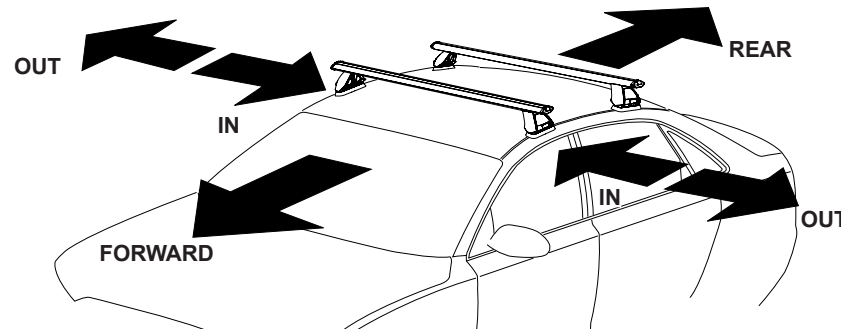

Rhino Rack 2500 Series - DK462 instruction

CONTROLLED

Measurement A: CENTRE of door jamb to CENTRE arrow of leg foot plate.

Measurement B: CENTRE of Front leg foot plate arrow to CENTRE of Rear leg foot plate arrow.

Carrying capacity: Roof rack is rated to 75kg. Please refer to manufacturers handbook for your vehicles maximum roof load capacity. Always use the lower of the two figures.

If your vehicle is not listed on this fitting instruction please refer to your countries Rhino-Rack web site for the latest information.

**Direction of Pad Arrow
and Foot Plate Arrow**
(Refer Page 1)

VEHICLE	Date	Measurement A	Measurement B	Load Rating (includes racks 5kg/ 11lbs)
Chevrolet Malibu 4dr Sedan	16-	150mm / 5,15/16"	700mm / 27,9/16"	75kg / 165lbs