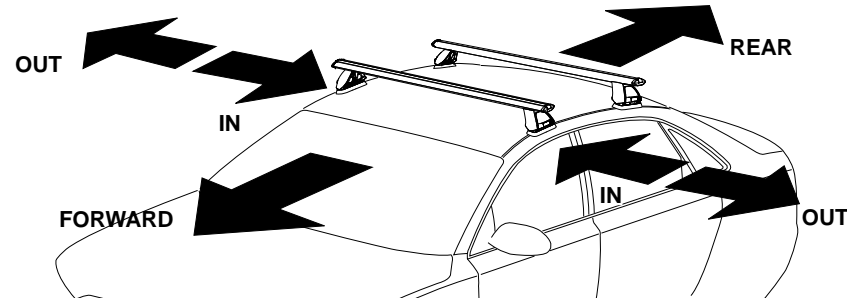

Rhino Rack 2500 Series - DK458 instruction

Measurement A: CENTRE of door jamb to CENTRE arrow of leg foot plate.

Measurement B: CENTRE of Front leg foot plate arrow to CENTRE of Rear leg foot plate arrow.

Carrying capacity: Roof rack is rated up to 75kg. Please refer to manufacturers handbook for your vehicles maximum roof load capacity. Always use the lower of the two figures.

If your vehicle is not listed on this fitting instruction please refer to your countries Rhino-Rack web site for the latest information.

Direction of Pad Arrow
and Foot Plate Arrow

FRONT

REAR