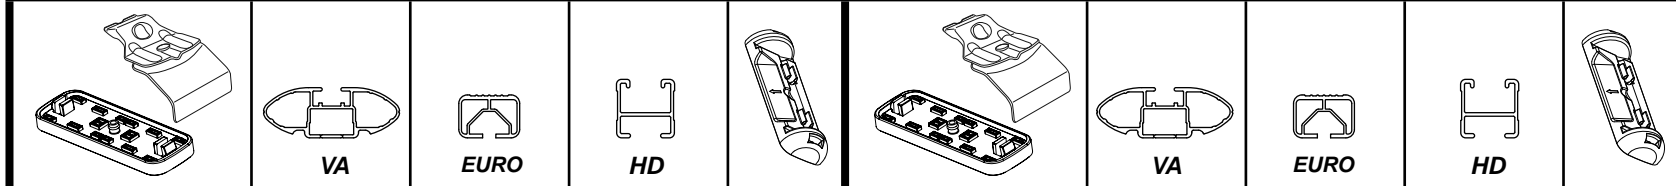

Rhino Rack 2500 Series - DK458 instruction

CROSSBAR IDENTIFICATION

VA crossbar

EURO crossbar

HD crossbar

FRONT CROSSBAR

REAR CROSSBAR

Vehicle	Date	Crossbar	FRONT CROSSBAR		Measurement strip length per side	Measurement strip length per side	Measurement Distance (x)	Foot plate arrow direction	REAR CROSSBAR		Measurement strip length per side	Measurement strip length per side	Measurement Distance (x)	Foot plate arrow direction
			Front Right Pad/Clamp	Front Left Pad/Clamp					Rear Right Pad/Clamp	Rear Left Pad/Clamp				
Scion iA 4dr sedan	16 -	1180mm	M282 SUB0552	M281 SUB0552	155mm	100mm	878mm 34,9/16"	OUT	M284 SUB0517	M283 SUB0517	138mm	83mm	844mm 33,1/4"	OUT
			Pad Arrow FORWARD						Pad Arrow FORWARD					
Mazda 2 4dr sedan	15-	1180mm	M282 SUB0552	M281 SUB0552	155mm	100mm	878mm 34,9/16"	OUT	M284 SUB0517	M283 SUB0517	138mm	83mm	844mm 33,1/4"	OUT
			Pad Arrow FORWARD						Pad Arrow FORWARD					
Toyota Yaris 4dr sedan	16-	1180mm	M282 SUB0552	M281 SUB0552	155mm	100mm	878mm 34,9/16"	OUT	M284 SUB0517	M283 SUB0517	138mm	83mm	844mm 33,1/4"	OUT
			Pad Arrow FORWARD						Pad Arrow FORWARD					

Rhino Rack 2500 Series - DK458 instruction

Measurement A: CENTRE of door jamb to CENTRE arrow of leg foot plate.

Measurement B: CENTRE of Front leg foot plate arrow to CENTRE of Rear leg foot plate arrow.

Carrying capacity: Roof rack is rated up to 75kg. Please refer to manufacturers handbook for your vehicles maximum roof load capacity. Always use the lower of the two figures.

If your vehicle is not listed on this fitting instruction please refer to your countries Rhino-Rack web site for the latest information.