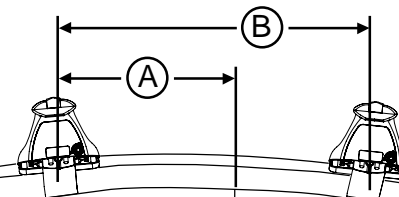

Rhino Rack 2500 Series - DK458 instruction

Measurement A: CENTRE of door jamb to CENTRE arrow of leg foot plate.

Measurement B: CENTRE of Front leg foot plate arrow to CENTRE of Rear leg foot plate arrow.

Carrying capacity: Roof rack is rated up to 75kg. Please refer to manufacturers handbook for your vehicles maximum roof load capacity. Always use the lower of the two figures.

If your vehicle is not listed on this fitting instruction please refer to your countries Rhino-Rack web site for the latest information.

Direction of Pad Arrow
and Foot Plate Arrow

FRONT

REAR

VEHICLE	Date	Measurement A	Measurement B	Load Rating up to (includes racks 5kg/ 11lbs)
Scion iA 4dr sedan	16 -	250mm / 9,27/32"	700mm / 27,9/16"	75kg / 165lbs
Mazda 2 4dr sedan	15-	250mm / 9,27/32"	700mm / 27,9/16"	75kg / 165lbs
Toyota Yaris 4dr sedan	16-	250mm / 9,27/32"	700mm / 27,9/16"	75kg / 165lbs