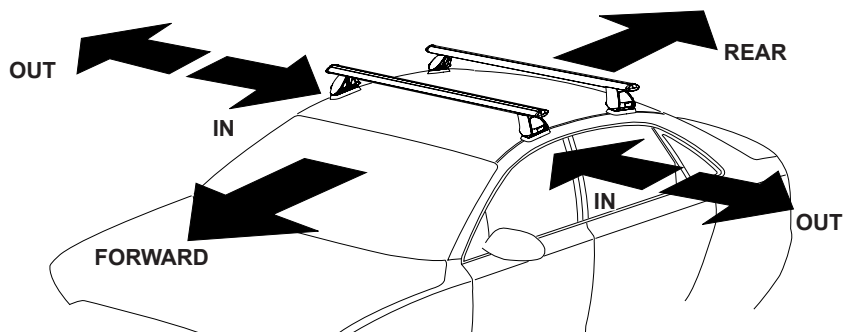

Rhino-Rack 2500 Series - DK450 instruction

CONTROLLED

Measurement A: CENTRE of door jamb to CENTRE arrow of leg foot plate.

Measurement B: CENTRE of Front leg foot plate arrow to CENTRE of Rear leg foot plate arrow.

Carrying capacity: Roof rack is rated up to 75kg. Please refer to manufacturers handbook for your vehicles maximum roof load capacity. Always use the lower of the two figures.

If your vehicle is not listed on this fitting instruction please refer to your countries Rhino-Rack web site for the latest information.

Direction of Pad Arrow and Foot Plate Arrow, Refer Page 1.

VEHICLE	Date	Measurement A	Measurement B	Load Rating up to (includes racks 5kg/ 11lbs)
Škoda Octavia 4dr sedan (incl. RS)	13-	285mm / 11,7/32"	750mm / 29,17/32"	75kg / 165lbs
Škoda Superb 5dr Hatch	16-	340mm / 13,3/8"	805mm / 31,11/16"	75kg / 165lbs