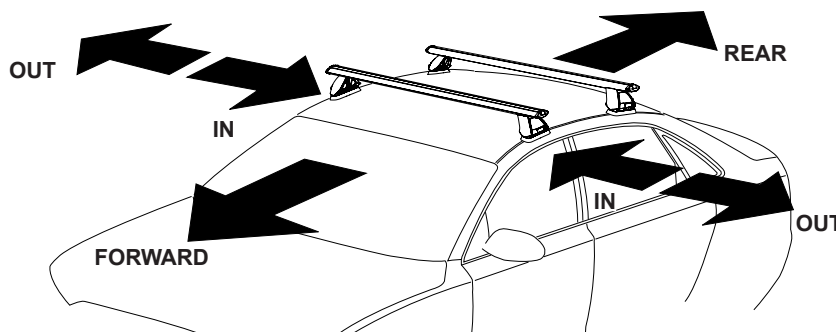

Rhino Rack 2500 Series - DK448 instruction

CONTROLLED

Measurement A: CENTRE of door jamb to CENTRE arrow of leg foot plate.

Measurement B: CENTRE of Front leg foot plate arrow to CENTRE of Rear leg foot plate arrow.

Carrying capacity: Roof rack is rated to 75kg. Please refer to manufacturers handbook for your vehicles maximum roof load capacity. Always use the lower of the two figures.

If your vehicle is not listed on this fitting instruction please refer to your countries Rhino-Rack web site for the latest information.

Direction of Pad Arrow and Foot Plate Arrow