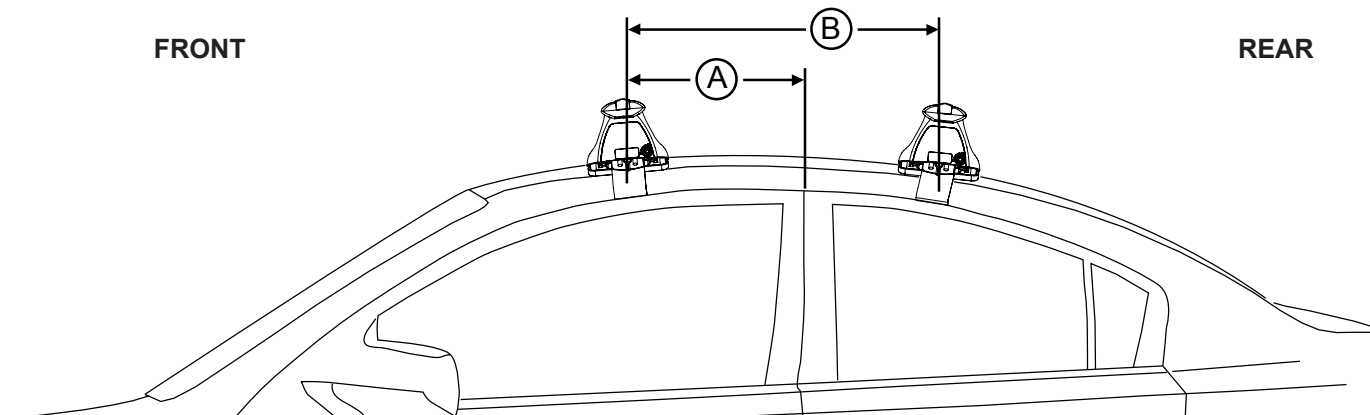

Rhino Rack 2500 Series - DK448 instruction

CONTROLLED

Measurement A: CENTRE of door jamb to CENTRE arrow of leg foot plate.

Measurement B: CENTRE of Front leg foot plate arrow to CENTRE of Rear leg foot plate arrow.

Carrying capacity: Roof rack is rated to 75kg. Please refer to manufacturers handbook for your vehicles maximum roof load capacity. Always use the lower of the two figures.

If your vehicle is not listed on this fitting instruction please refer to your countries Rhino-Rack web site for the latest information.

Direction of Pad Arrow and Foot Plate Arrow

FRONT

REAR

VEHICLE	Date	Measurement A	Measurement B	Load Rating (includes racks 5kg/ 11lbs)
Honda Legend KB 4dr sedan	06-12	200mm / 7,7/8"	650mm / 25,19/32"	75kg / 165lbs
Acura RL 4dr sedan	05-12