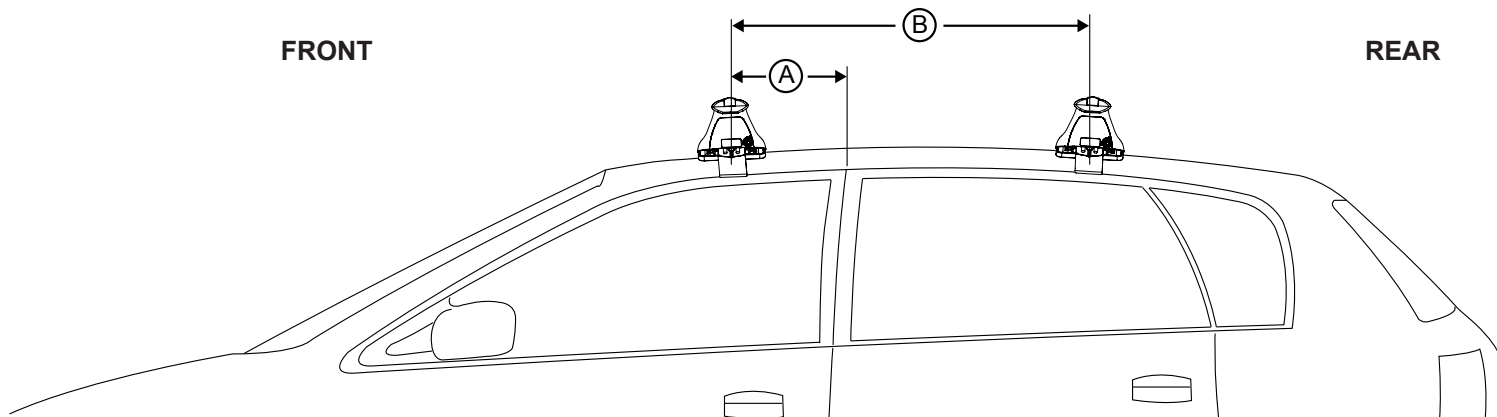

Rhino Rack 2500 Series - DK442 instruction

CONTROLLED

Measurement A: CENTRE of door jamb to CENTRE arrow of leg foot plate.

Measurement B: CENTRE of Front leg foot plate arrow to CENTRE of Rear leg foot plate arrow.

Carrying capacity: Roof rack is rated to 75kg. Please refer to manufacturers handbook for your vehicles maximum roof load capacity. Always use the lower of the two figures.

If your vehicle is not listed on this fitting instruction please refer to your countries Rhino-Rack web site for the latest information.

Direction of Pad Arrow and Foot Plate Arrow

FRONT

REAR

VEHICLE	Date	Measurement A	Measurement B	Load Rating (includes racks 5kg/ 11lbs)
Audi A3/ S3 Sportback 5dr hatch	13-	280mm / 11,1/32"	710mm / 27,61/64"	75kg / 165lbs
Audi RS3 Sportback 5dr hatch	15-			