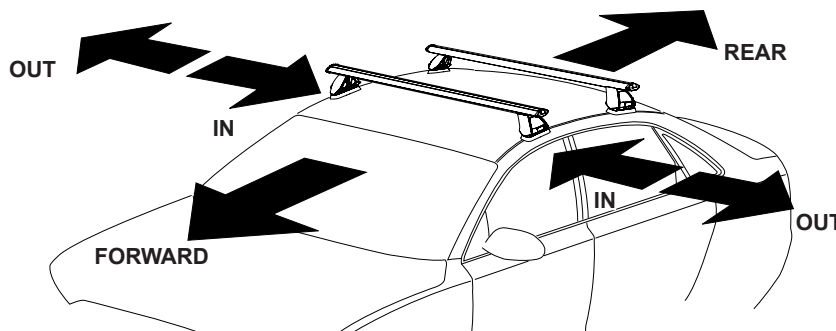

Rhino Rack 2500 Series - DK442 instruction

CONTROLLED

Measurement A: CENTRE of door jamb to CENTRE arrow of leg foot plate.

Measurement B: CENTRE of Front leg foot plate arrow to CENTRE of Rear leg foot plate arrow.

Carrying capacity: Roof rack is rated to 75kg. Please refer to manufacturers handbook for your vehicles maximum roof load capacity. Always use the lower of the two figures.

If your vehicle is not listed on this fitting instruction please refer to your countries Rhino-Rack web site for the latest information.

Direction of Pad Arrow and Foot Plate Arrow