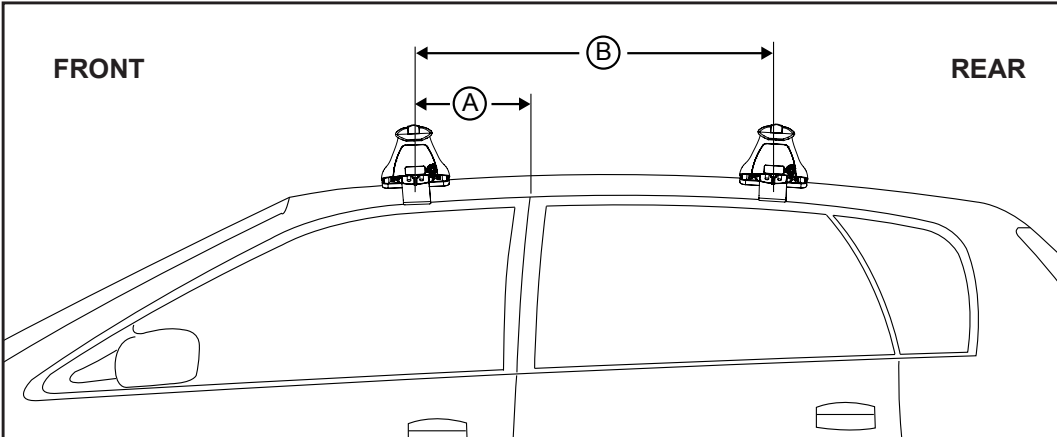

**CROSSBAR IDENTIFICATION**

Vehicle	Date	Crossbar	FRONT CROSSBAR					REAR CROSSBAR						
			Front Right Pad/Clamp	Front Left Pad/Clamp	Measurement strip length per side	Measurement strip length per side	Measurement Distance ( x )	Foot plate arrow direction	Rear Right Pad/Clamp	Rear Left Pad/Clamp	Measurement strip length per side	Measurement strip length per side	Measurement Distance ( x )	Foot plate arrow direction
BMW X4 F26 4dr SUV	14-18	1260mm	M282 SUB0655	M281 SUB0655	177mm	64mm	1002mm / 39,29/64"	OUT	M284 SUB0656	M283 SUB0656	165mm	52mm	978mm / 38,1/2"	OUT
			Pad Arrow Forward						Pad Arrow Forward					

# Rhino Rack 2500 Series - DK439 instruction

**CONTROLLED**

**Measurement A:** CENTRE of door jamb to CENTRE arrow of leg foot plate.

**Measurement B:** CENTRE of Front leg foot plate arrow to CENTRE of Rear leg foot plate arrow.

VEHICLE	Date	Measurement A	Measurement B	Load Rating (includes racks 5kg/ 11lbs)
BMW X4 F26 4dr SUV	14-18	300mm / 11,13/16"	750mm / 29,17/32"	75kg / 165lbs