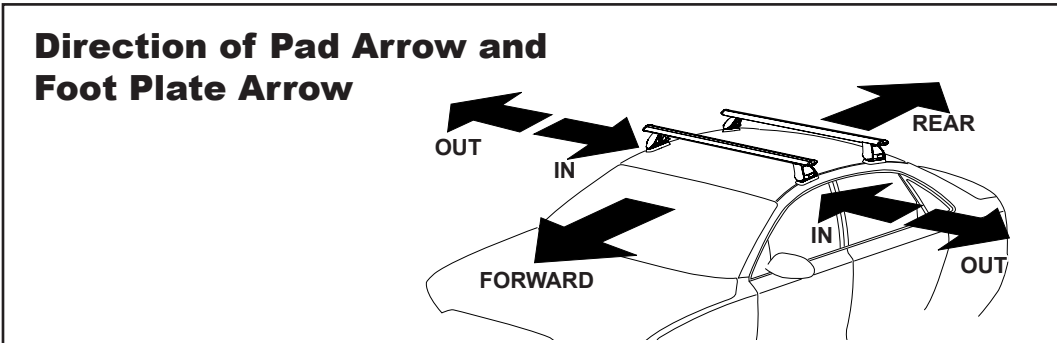

Rhino Rack 2500 Series - DK439 instruction

CONTROLLED

Measurement A: CENTRE of door jamb to CENTRE arrow of leg foot plate.

Measurement B: CENTRE of Front leg foot plate arrow to CENTRE of Rear leg foot plate arrow.

Carrying capacity: Roof rack is rated to 75kg. Please refer to manufacturers handbook for your vehicles maximum roof load capacity. Always use the lower of the two figures.

If your vehicle is not listed on this fitting instruction please refer to your countries Rhino-Rack web site for the latest information.

VEHICLE	Date	Measurement A	Measurement B	Load Rating (includes racks 5kg/ 11lbs)
BMW X4 F26 4dr SUV	14-18	300mm / 11,13/16"	750mm / 29,17/32"	75kg / 165lbs