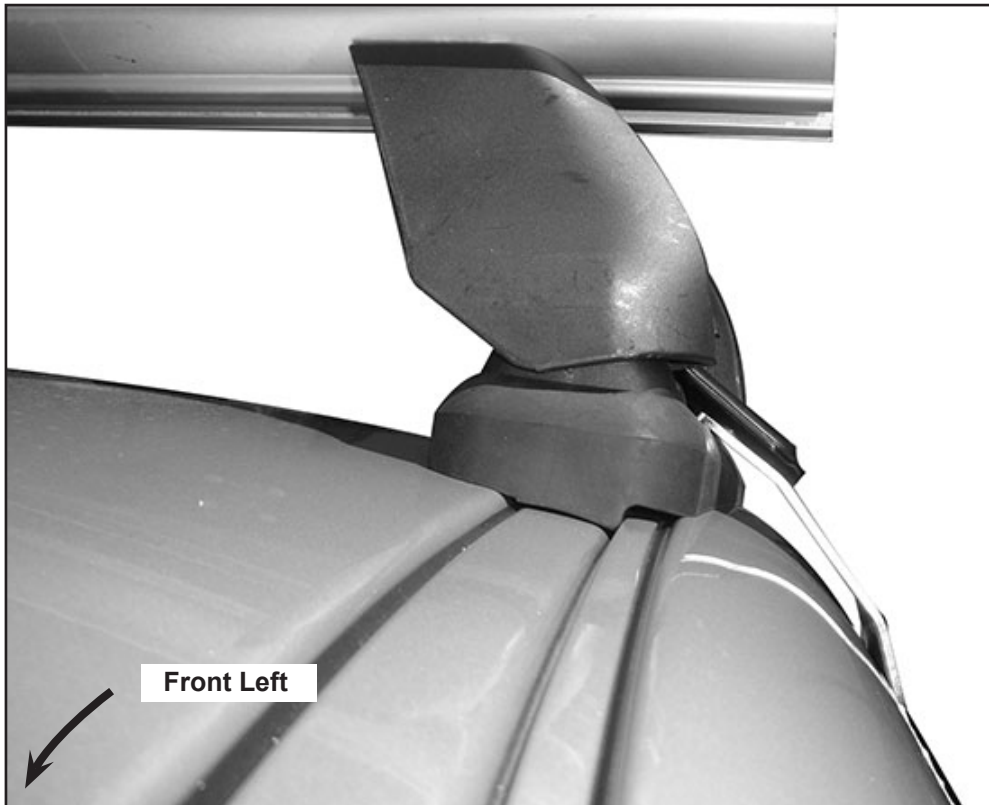

Rhino Rack 2500 Series - DK439 instruction

CONTROLLED

Measurement A: CENTRE of door jamb to CENTRE arrow of leg foot plate.

Measurement B: CENTRE of Front leg foot plate arrow to CENTRE of Rear leg foot plate arrow.

Carrying capacity: Roof rack is rated to 75kg. Please refer to manufacturers handbook for your vehicles maximum roof load capacity. Always use the lower of the two figures.

If your vehicle is not listed on this fitting instruction please refer to your countries Rhino-Rack web site for the latest information.

VEHICLE	Date	Measurement A	Measurement B	Load Rating (includes racks 5kg/ 11lbs)
BMW X4 F26 4dr SUV	14-18	300mm / 11,13/16"	750mm / 29,17/32"	75kg / 165lbs