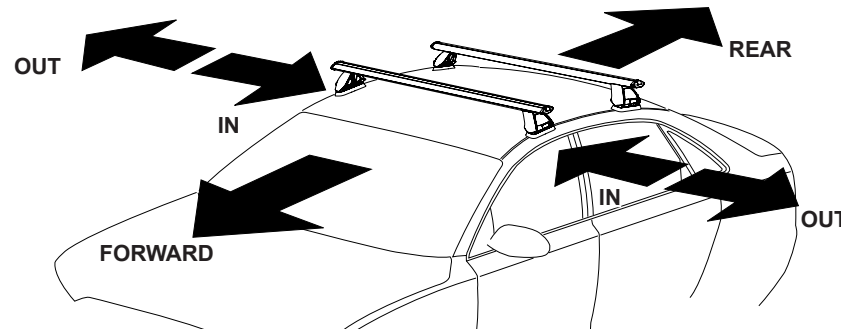

Rhino Rack 2500 Series - DK431 instruction

CONTROLLED

Measurement A: CENTRE of door jamb to CENTRE arrow of leg foot plate.

Measurement B: CENTRE of Front leg foot plate arrow to CENTRE of Rear leg foot plate arrow.

Carrying capacity: Roof rack is rated up to 75kg. Please refer to manufacturers handbook for your vehicles maximum roof load capacity. Always use the lower of the two figures.

If your vehicle is not listed on this fitting instruction please refer to your countries Rhino-Rack web site for the latest information.

Direction of Pad Arrow and Foot Plate Arrow

VEHICLE	Date	Measurement A	Measurement B	Load Rating up to (includes racks 5kg/ 11lbs)
ACURA TLX 4dr Sedan 1st Gen	15-	80mm / 3,5/32"	650mm / 25,19/32"	75kg / 165lbs