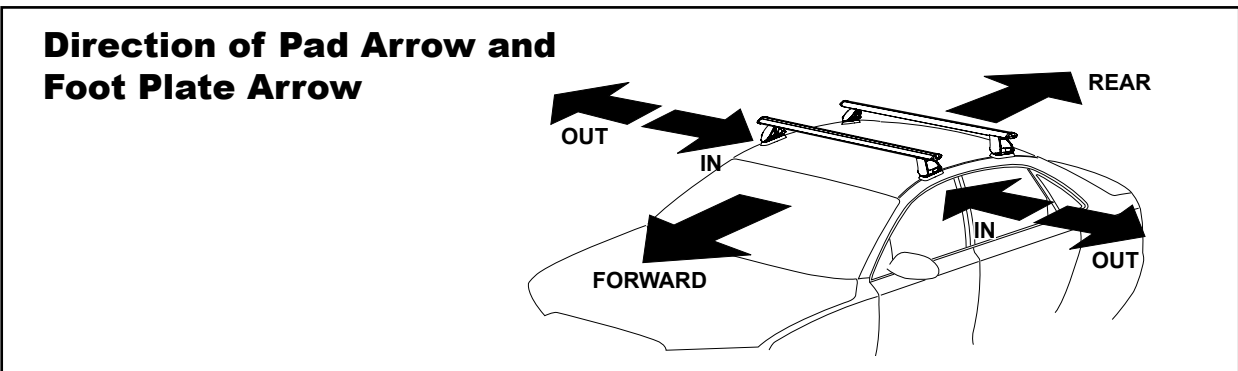

Rhino Rack 2500 Series - DK426 instruction

CONTROLLED

Measurement A: CENTRE of door jamb to CENTRE arrow of leg foot plate.

Measurement B: CENTRE of Front leg foot plate arrow to CENTRE of Rear leg foot plate arrow.

Carrying capacity: Roof rack is rated to 75kg. Please refer to manufacturers handbook for your vehicles maximum roof load capacity. Always use the lower of the two figures.

If your vehicle is not listed on this fitting instruction please refer to your countries Rhino-Rack web site for the latest information.

VEHICLE	Date	Measurement A	Measurement B	Load Rating (includes racks 5kg/ 11lbs)
Volvo V40 5dr hatch incl. R-Design	12-	260mm / 10,1/4"	755mm / 29,3/4"	75kg / 165lbs