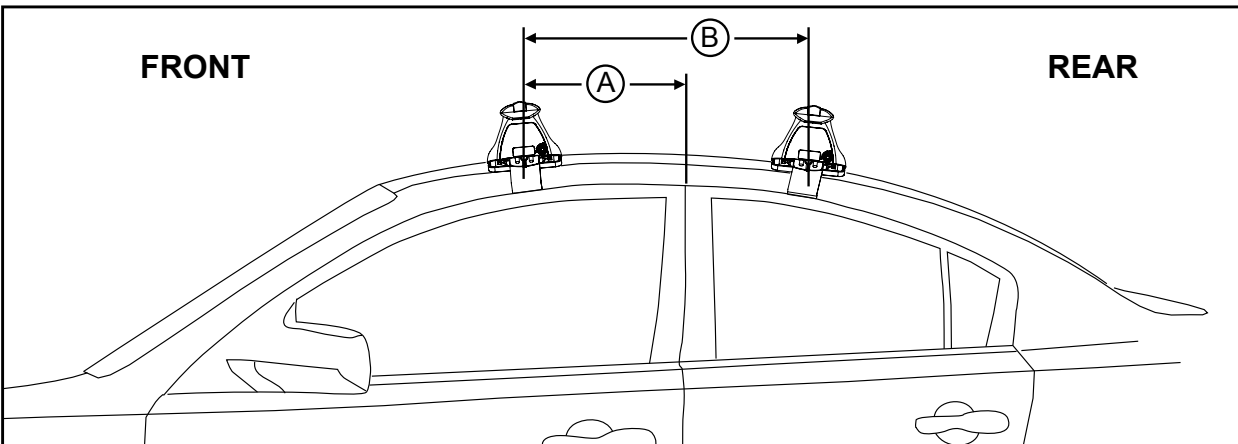

Rhino Rack 2500 Series - DK426 instruction

CONTROLLED

Measurement A: CENTRE of door jamb to CENTRE arrow of leg foot plate.

Measurement B: CENTRE of Front leg foot plate arrow to CENTRE of Rear leg foot plate arrow.

Carrying capacity: Roof rack is rated to 75kg. Please refer to manufacturers handbook for your vehicles maximum roof load capacity. Always use the lower of the two figures.

If your vehicle is not listed on this fitting instruction please refer to your countries Rhino-Rack web site for the latest information.

VEHICLE	Date	Measurement A	Measurement B	Load Rating (includes racks 5kg/ 11lbs)
Volvo V40 5dr hatch incl. R-Design	12-	260mm / 10,1/4"	755mm / 29,3/4"	75kg / 165lbs