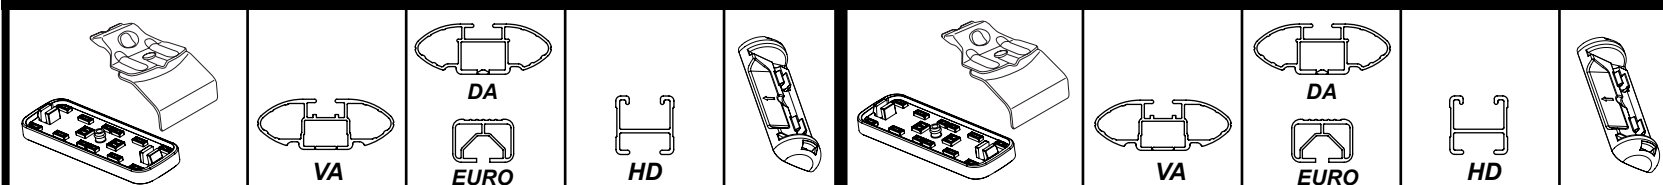

**IDENTIFICATION CHART**

**VA crossbar**

**DA crossbar**

**EURO crossbar**

**HD crossbar**

**FRONT CROSSBAR**

**REAR CROSSBAR**

Vehicle	Date	Crossbar	FRONT CROSSBAR		Measurement strip length per side	Measurement strip length per side	Measurement Distance ( x )	Foot plate arrow direction	REAR CROSSBAR		Measurement strip length per side	Measurement strip length per side	Measurement Distance ( x )	Foot plate arrow direction
			Front Right Pad/Clamp	Front Left Pad/Clamp					Rear Right Pad/Clamp	Rear Left Pad/Clamp				
Volvo V40 5dr hatch incl. R-Design	12-	1260mm	M775 SUB0576	M774 SUB0576	185mm	72mm	1018mm / 40,5/64"	OUT	142612 SUB0577	142612 SUB0577	138mm	25mm	924mm / 36,3/8"	OUT
			Pad Arrow Out						Pad Arrow Rearward					

# Rhino Rack 2500 Series - DK426 instruction

**CONTROLLED**

**Measurement A:** CENTRE of door jamb to CENTRE arrow of leg foot plate.

**Measurement B:** CENTRE of Front leg foot plate arrow to CENTRE of Rear leg foot plate arrow.

**Carrying capacity:** Roof rack is rated to 75kg. Please refer to manufacturers handbook for your vehicles maximum roof load capacity. Always use the lower of the two figures.

If your vehicle is not listed on this fitting instruction please refer to your countries Rhino-Rack web site for the latest information.

VEHICLE	Date	Measurement A	Measurement B	Load Rating (includes racks 5kg/ 11lbs)
Volvo V40 5dr hatch incl. R-Design	12-	260mm / 10,1/4"	755mm / 29,3/4"	75kg / 165lbs