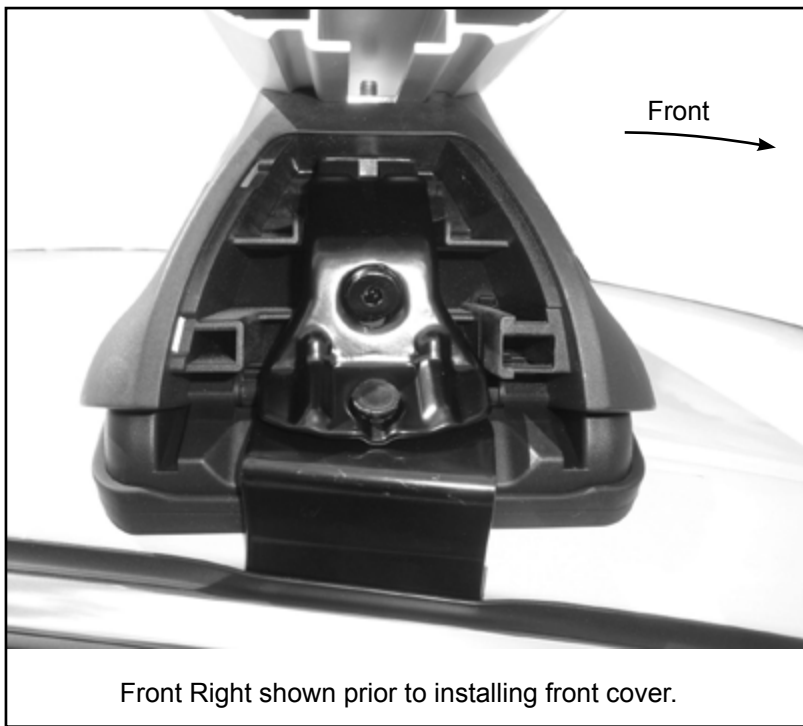

Rhino Rack 2500 Series - DK426 instruction

CONTROLLED

Measurement A: CENTRE of door jamb to CENTRE arrow of leg foot plate.

Measurement B: CENTRE of Front leg foot plate arrow to CENTRE of Rear leg foot plate arrow.

Carrying capacity: Roof rack is rated to 75kg. Please refer to manufacturers handbook for your vehicles maximum roof load capacity. Always use the lower of the two figures.

If your vehicle is not listed on this fitting instruction please refer to your countries Rhino-Rack web site for the latest information.

VEHICLE	Date	Measurement A	Measurement B	Load Rating (includes racks 5kg/ 11lbs)
Volvo V40 5dr hatch incl. R-Design	12-	260mm / 10,1/4"	755mm / 29,3/4"	75kg / 165lbs