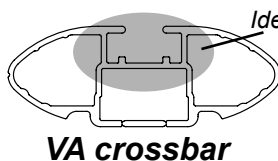

## IDENTIFICATION CHART

Vehicle	Date	Crossbar	FRONT CROSSBAR					REAR CROSSBAR						
			Front Right Pad/ Clamp	Front Left Pad/ Clamp	Measurement strip length per side	Measurement strip length per side	Measurement Distance ( x )	Foot plate arrow direction	Rear Right Pad/ Clamp	Rear Left Pad/ Clamp	Measurement strip length per side	Measurement strip length per side	Measurement Distance ( x )	Foot plate arrow direction
Škoda Fabia 5J 5dr hatch	08-15	1180mm	142617 SUB0612	142617 SUB0612	197mm	142mm	962mm / 37,7/8"	OUT	M366 SUB0555	M366 SUB0555	173mm	118mm	914mm / 35,63/64"	OUT
			Pad Arrow OUT						Pad Arrow Forward					

# Rhino Rack 2500 Series - DK421 instruction

**Measurement A:** CENTRE of door jamb to CENTRE arrow of leg foot plate.

**Measurement B:** CENTRE of Front leg foot plate arrow to CENTRE of Rear leg foot plate arrow.