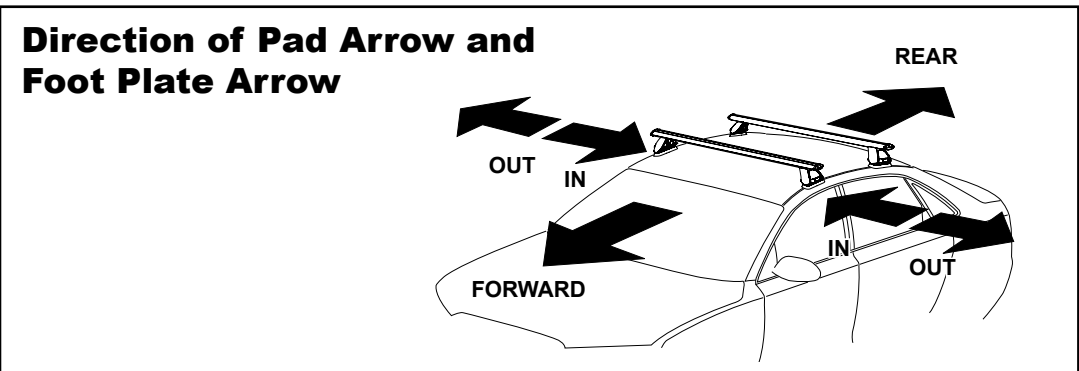

Rhino Rack 2500 Series - DK421 instruction

Measurement A: CENTRE of door jamb to CENTRE arrow of leg foot plate.

Measurement B: CENTRE of Front leg foot plate arrow to CENTRE of Rear leg foot plate arrow.

Carrying capacity: Roof rack is rated to 75kg. Please refer to manufacturers handbook for your vehicles maximum roof load capacity. Always use the lower of the two figures.

If your vehicle is not listed on this fitting instruction please refer to your countries Rhino-Rack web site for the latest information.

VEHICLE	Date	Measurement A	Measurement B	Load Rating (includes racks 5kg/ 11lbs)
Škoda Fabia 5J 5dr hatch	08-15	190mm / 7,31/64"	800mm / 31,1/2"	75kg / 165lbs