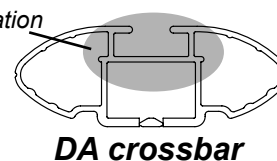

## IDENTIFICATION CHART

Vehicle	Date	Crossbar	FRONT CROSSBAR					REAR CROSSBAR						
			Front Right Pad/ Clamp	Front Left Pad/ Clamp	Measurement strip length per side	Measurement strip length per side	Measurement Distance ( x )	Foot plate arrow direction	Rear Right Pad/ Clamp	Rear Left Pad/ Clamp	Measurement strip length per side	Measurement strip length per side	Measurement Distance ( x )	Foot plate arrow direction
Škoda Fabia 5J 5dr hatch	08-15	1180mm	142617 SUB0612	142617 SUB0612	197mm	142mm	962mm / 37,7/8"	OUT	M366 SUB0555	M366 SUB0555	173mm	118mm	914mm / 35,63/64"	OUT
			Pad Arrow OUT						Pad Arrow Forward					

# Rhino Rack 2500 Series - DK421 instruction

**Measurement A:** CENTRE of door jamb to CENTRE arrow of leg foot plate.

**Measurement B:** CENTRE of Front leg foot plate arrow to CENTRE of Rear leg foot plate arrow.