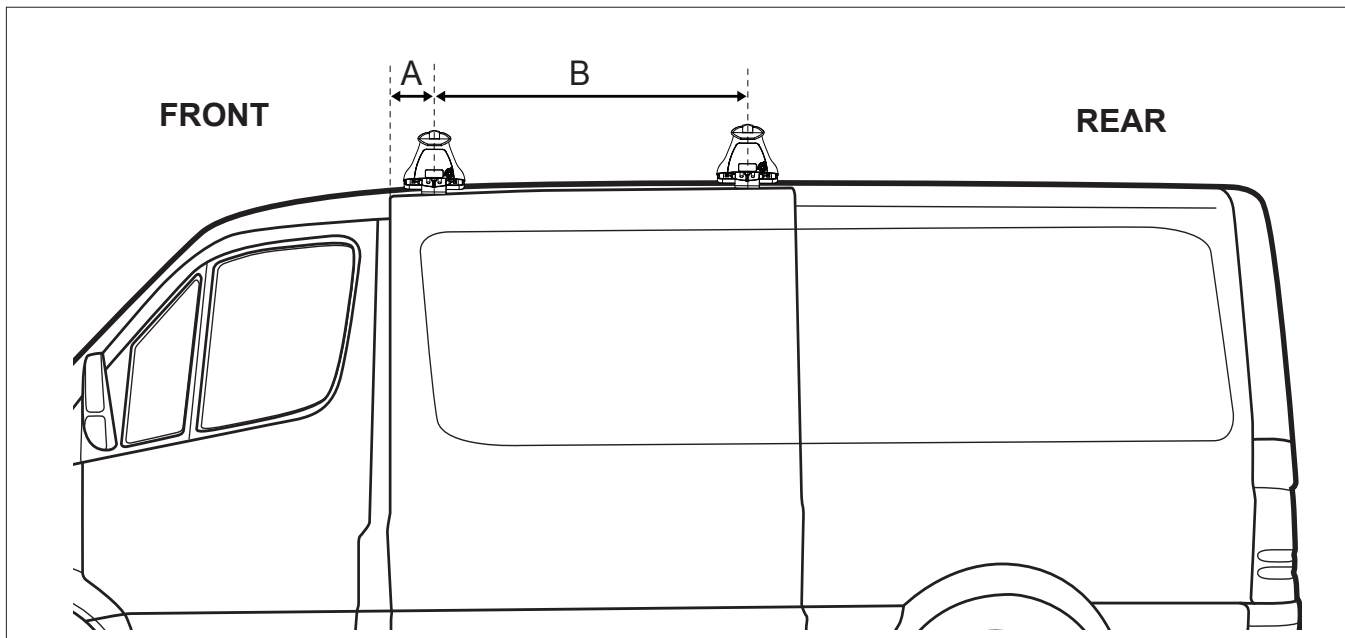

**IDENTIFICATION CHART**

**VA crossbar**

**DA crossbar**

**EURO crossbar**

**HD crossbar**

Vehicle	Date	Crossbar	FRONT CROSSBAR					REAR CROSSBAR						
			Front Right Pad/ Clamp	Front Left Pad/ Clamp	Measurement strip length per side	Measurement strip length per side	Measurement Distance ( x )	Foot plate arrow direction	Rear Right Pad/ Clamp	Rear Left Pad/ Clamp	Measurement strip length per side	Measurement strip length per side	Measurement Distance ( x )	Foot plate arrow direction
Ford Transit Connect SWB	2014-	1375mm	M368 SUB0551	M368 SUB0551	164mm	109mm	1091mm / 42,63/64"	OUT	M368 SUB0551	M368 SUB0551	168mm	113mm	1099mm / 43,17/64"	OUT
			Pad Arrow OUT						Pad Arrow OUT					

# DK417 Rhino-Rack VA, DA, Euro & HD crossbar instruction

**CONTROLLED**

**Measurement A:** CENTRE of door jamb to CENTRE arrow of leg foot plate.

**Measurement B:** CENTRE of Front leg foot plate arrow to CENTRE of Rear leg foot plate arrow.

VEHICLE	Date	Measurement A	Measurement B	Load Rating (includes racks 5kg/ 11lbs)
Ford Transit Connect SWB	2014-	180mm / 7,3/32"	800mm / 31,1/2"	75kg / 165lbs