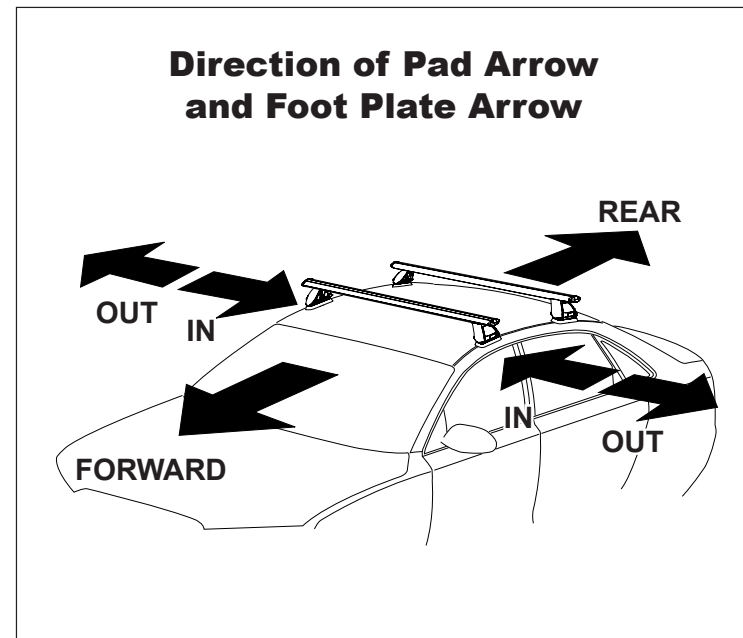

DK417 Rhino-Rack VA, DA, Euro & HD crossbar instruction

CONTROLLED

Measurement A: CENTRE of door jamb to CENTRE arrow of leg foot plate.

Measurement B: CENTRE of Front leg foot plate arrow to CENTRE of Rear leg foot plate arrow.

Carrying capacity: Roof rack is rated to 75kg. Please refer to manufacturers handbook for your vehicles maximum roof load capacity. Always use the lower of the two figures.

If your vehicle is not listed on this fitting instruction please refer to your countries Rhino-Rack web site for the latest information.

VEHICLE	Date	Measurement A	Measurement B	Load Rating (includes racks 5kg/ 11lbs)
Ford Transit Connect SWB	2014-	180mm / 7,3/32"	800mm / 31,1/2"	75kg / 165lbs