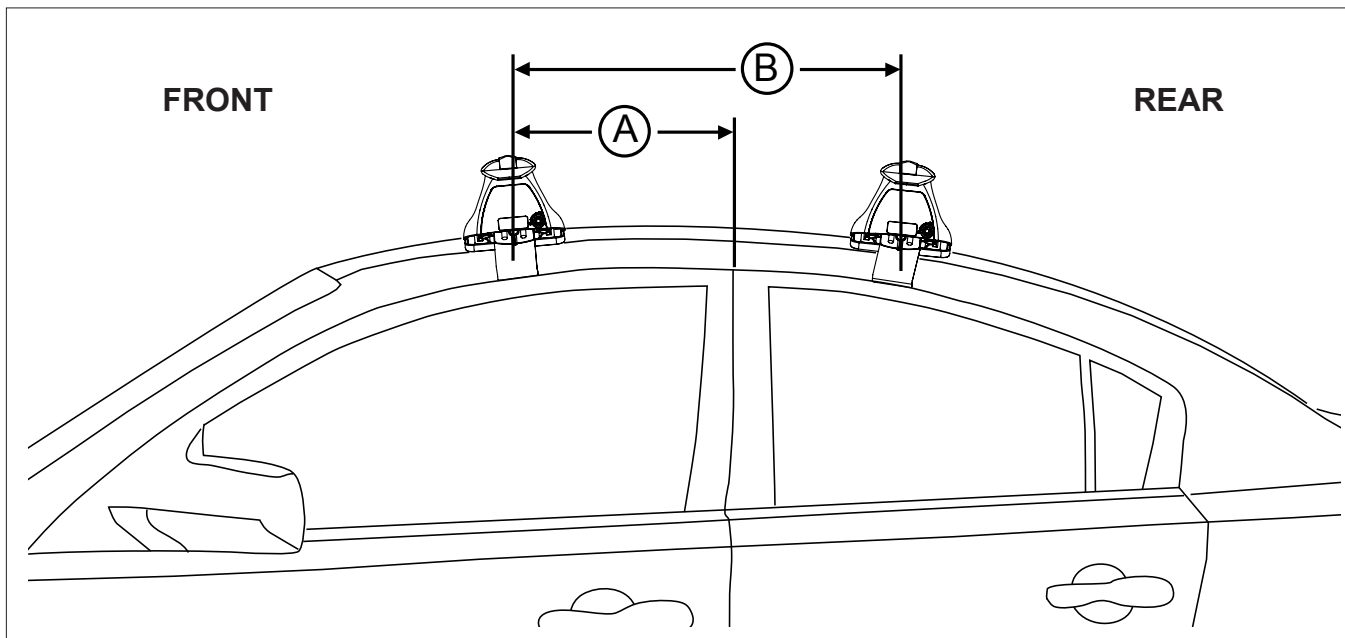

Rhino Rack 2500 Series - DK416 instruction

CONTROLLED

Measurement A: CENTRE of door jamb to CENTRE arrow of leg foot plate.

Measurement B: CENTRE of Front leg foot plate arrow to CENTRE of Rear leg foot plate arrow.

Carrying capacity: Roof rack is rated to 75kg. Please refer to manufacturers handbook for your vehicles maximum roof load capacity. Always use the lower of the two figures.

If your vehicle is not listed on this fitting instruction please refer to your countries Rhino-Rack web site for the latest information.

VEHICLE	Date	Measurement A	Measurement B	Load Rating (includes racks 5kg/ 11lbs)
Subaru Legacy 4dr sedan	15-	250mm / 9,27/32"	650mm / 25,19/32"	75kg / 165lbs
Subaru Liberty 4dr sedan	1/15-	250mm / 9,27/32"	650mm / 25,19/32"	75kg / 165lbs