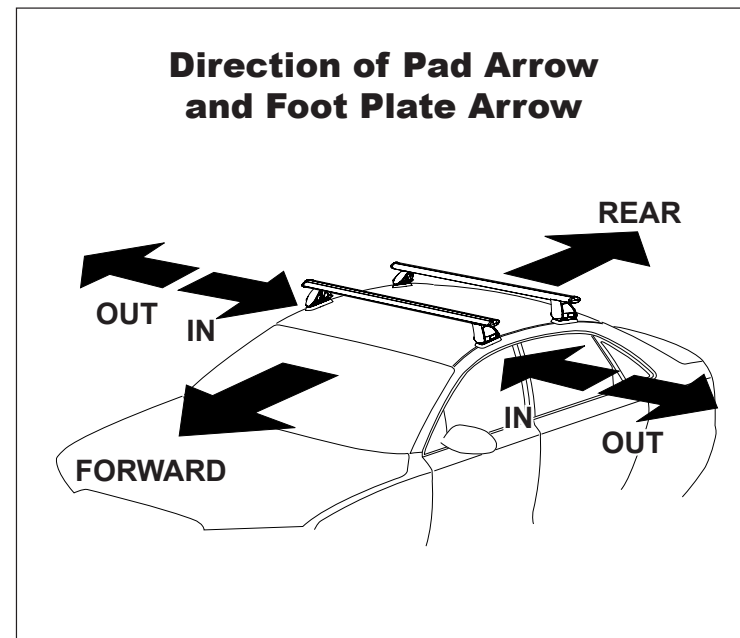

Rhino Rack 2500 Series - DK416 instruction

CONTROLLED

Measurement A: CENTRE of door jamb to CENTRE arrow of leg foot plate.

Measurement B: CENTRE of Front leg foot plate arrow to CENTRE of Rear leg foot plate arrow.

Carrying capacity: Roof rack is rated to 75kg. Please refer to manufacturers handbook for your vehicles maximum roof load capacity. Always use the lower of the two figures.

If your vehicle is not listed on this fitting instruction please refer to your countries Rhino-Rack web site for the latest information.

VEHICLE	Date	Measurement A	Measurement B	Load Rating (includes racks 5kg/ 11lbs)
Subaru Legacy 4dr sedan	15-	250mm / 9,27/32"	650mm / 25,19/32"	75kg / 165lbs
Subaru Liberty 4dr sedan	1/15-	250mm / 9,27/32"	650mm / 25,19/32"	75kg / 165lbs