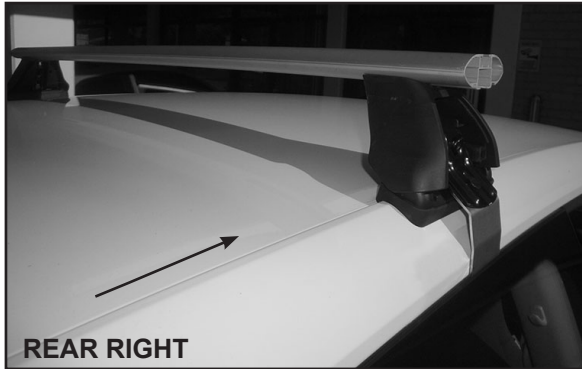

Rhino Rack 2500 Series - DK411 instruction

Measurement A: CENTRE of door jamb to CENTRE arrow of leg foot plate.

Measurement B: CENTRE of Front leg foot plate arrow to CENTRE of Rear leg foot plate arrow.

Carrying capacity: Roof rack is rated to 75kg. Please refer to manufacturers handbook for your vehicles maximum roof load capacity. Always use the lower of the two figures.

If your vehicle is not listed on this fitting instruction please refer to your countries Rhino-Rack web site for the latest information.

VEHICLE	Date	Measurement A	Measurement B	Load Rating (includes racks 5kg/ 11lbs)
Volkswagen Up! 3dr hatch	12-	420mm / 16,35/64"	700mm / 27,9/16"	75kg / 165lbs
Volkswagen Up! 5dr hatch	12-	225mm / 8,7/8"	700mm / 27,9/16"	75kg / 165lbs