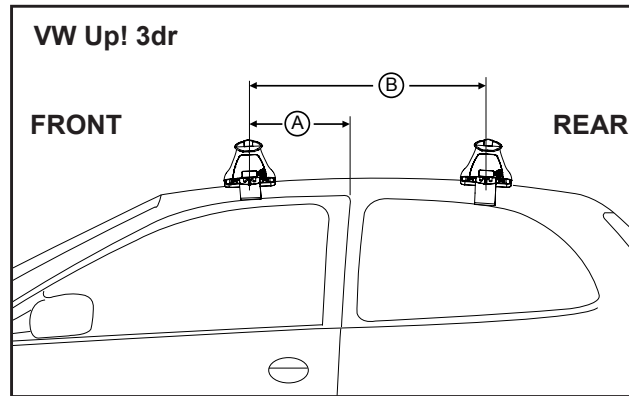

**CROSSBAR IDENTIFICATION**

**VA crossbar**

**EURO crossbar**

**HD crossbar**

Vehicle	Date	Crossbar	FRONT CROSSBAR					REAR CROSSBAR						
			Front Right Pad/Clamp	Front Left Pad/Clamp	Measurement strip length per side	Measurement strip length per side	Measurement Distance ( x )	Foot plate arrow direction	Rear Right Pad/Clamp	Rear Left Pad/Clamp	Measurement strip length per side	Measurement strip length per side	Measurement Distance ( x )	Foot plate arrow direction
Volkswagen Up! 3dr hatch	12-	1180mm	M415 SUB0570	M414 SUB0570	203mm	148mm	974mm / 38,11/32"	OUT	M416 SUB0571	M416 SUB0571	192mm	137mm	952mm / 37,31/64"	OUT
			Pad Arrow OUT						Pad Arrow OUT					
Volkswagen Up! 5dr hatch	12-	1180mm	M415 SUB0570	M414 SUB0570	203mm	148mm	974mm / 38,11/32"	OUT	M416 SUB0571	M416 SUB0571	192mm	137mm	952mm / 37,31/64"	OUT
			Pad Arrow OUT						Pad Arrow OUT					

# Rhino Rack 2500 Series - DK411 instruction

**Measurement A:** CENTRE of door jamb to CENTRE arrow of leg foot plate.

**Measurement B:** CENTRE of Front leg foot plate arrow to CENTRE of Rear leg foot plate arrow.

VEHICLE	Date	Measurement A	Measurement B	Load Rating (includes racks 5kg/ 11lbs)
Volkswagen Up! 3dr hatch	12-	420mm / 16,35/64"	700mm / 27,9/16"	75kg / 165lbs
Volkswagen Up! 5dr hatch	12-	225mm / 8,7/8"	700mm / 27,9/16"	75kg / 165lbs