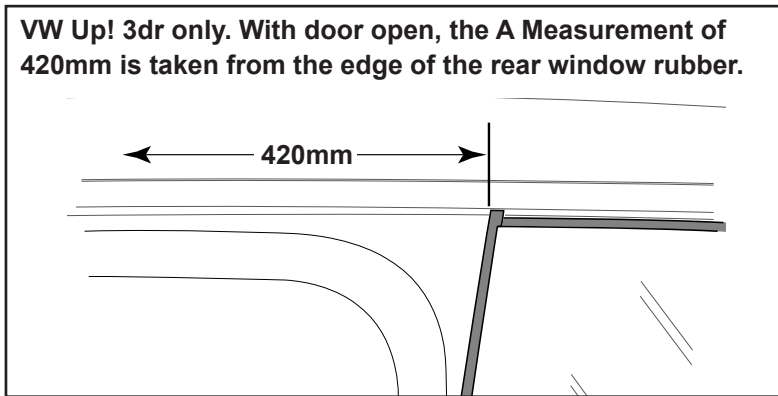

**CROSSBAR IDENTIFICATION**

**VA crossbar**

**EURO crossbar**

**HD crossbar**

Vehicle	Date	Crossbar	FRONT CROSSBAR					REAR CROSSBAR						
			Front Right Pad/Clamp	Front Left Pad/Clamp	Measurement strip length per side	Measurement strip length per side	Measurement Distance ( x )	Foot plate arrow direction	Rear Right Pad/Clamp	Rear Left Pad/Clamp	Measurement strip length per side	Measurement strip length per side	Measurement Distance ( x )	Foot plate arrow direction
Volkswagen Up! 3dr hatch	12-	1180mm	M415 SUB0570	M414 SUB0570	203mm	148mm	974mm / 38,11/32"	OUT	M416 SUB0571	M416 SUB0571	192mm	137mm	952mm / 37,31/64"	OUT
			Pad Arrow OUT						Pad Arrow OUT					
Volkswagen Up! 5dr hatch	12-	1180mm	M415 SUB0570	M414 SUB0570	203mm	148mm	974mm / 38,11/32"	OUT	M416 SUB0571	M416 SUB0571	192mm	137mm	952mm / 37,31/64"	OUT
			Pad Arrow OUT						Pad Arrow OUT					

# Rhino Rack 2500 Series - DK411 instruction

**Measurement A:** CENTRE of door jamb to CENTRE arrow of leg foot plate.

**Measurement B:** CENTRE of Front leg foot plate arrow to CENTRE of Rear leg foot plate arrow.

VEHICLE	Date	Measurement A	Measurement B	Load Rating (includes racks 5kg/ 11lbs)
Volkswagen Up! 3dr hatch	12-	420mm / 16,35/64"	700mm / 27,9/16"	75kg / 165lbs
Volkswagen Up! 5dr hatch	12-	225mm / 8,7/8"	700mm / 27,9/16"	75kg / 165lbs