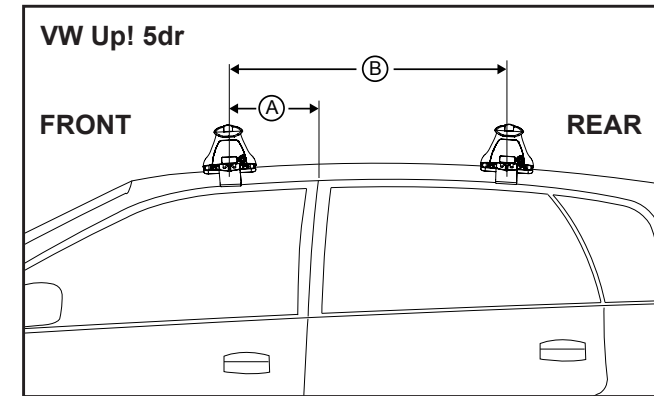

**CROSSBAR IDENTIFICATION**

**VA crossbar**

**EURO crossbar**

**HD crossbar**

Vehicle	Date	Crossbar	FRONT CROSSBAR					REAR CROSSBAR						
			Front Right Pad/Clamp	Front Left Pad/Clamp	Measurement strip length per side	Measurement strip length per side	Measurement Distance ( x )	Foot plate arrow direction	Rear Right Pad/Clamp	Rear Left Pad/Clamp	Measurement strip length per side	Measurement strip length per side	Measurement Distance ( x )	Foot plate arrow direction
Volkswagen Up! 3dr hatch	12-	1180mm	M415 SUB0570	M414 SUB0570	203mm	148mm	974mm / 38,11/32"	OUT	M416 SUB0571	M416 SUB0571	192mm	137mm	952mm / 37,31/64"	OUT
			Pad Arrow OUT						Pad Arrow OUT					
Volkswagen Up! 5dr hatch	12-	1180mm	M415 SUB0570	M414 SUB0570	203mm	148mm	974mm / 38,11/32"	OUT	M416 SUB0571	M416 SUB0571	192mm	137mm	952mm / 37,31/64"	OUT
			Pad Arrow OUT						Pad Arrow OUT					

# Rhino Rack 2500 Series - DK411 instruction

**Measurement A:** CENTRE of door jamb to CENTRE arrow of leg foot plate.

**Measurement B:** CENTRE of Front leg foot plate arrow to CENTRE of Rear leg foot plate arrow.

VEHICLE	Date	Measurement A	Measurement B	Load Rating (includes racks 5kg/ 11lbs)
Volkswagen Up! 3dr hatch	12-	420mm / 16,35/64"	700mm / 27,9/16"	75kg / 165lbs
Volkswagen Up! 5dr hatch	12-	225mm / 8,7/8"	700mm / 27,9/16"	75kg / 165lbs