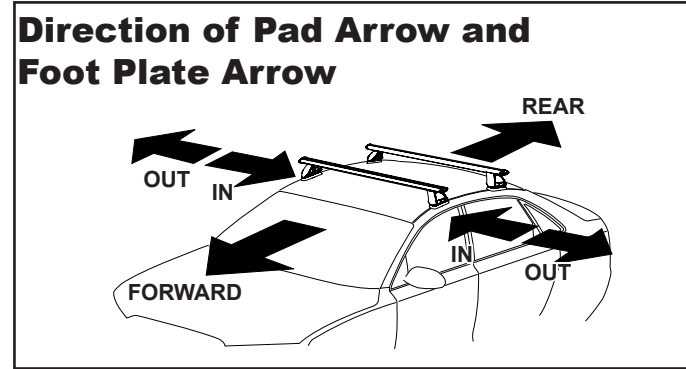

Rhino Rack 2500 Series - DK411 instruction

Measurement A: CENTRE of door jamb to CENTRE arrow of leg foot plate.

Measurement B: CENTRE of Front leg foot plate arrow to CENTRE of Rear leg foot plate arrow.

Carrying capacity: Roof rack is rated to 75kg. Please refer to manufacturers handbook for your vehicles maximum roof load capacity. Always use the lower of the two figures.

If your vehicle is not listed on this fitting instruction please refer to your countries Rhino-Rack web site for the latest information.

VEHICLE	Date	Measurement A	Measurement B	Load Rating (includes racks 5kg/ 11lbs)
Volkswagen Up! 3dr hatch	12-	420mm / 16,35/64"	700mm / 27,9/16"	75kg / 165lbs
Volkswagen Up! 5dr hatch	12-	225mm / 8,7/8"	700mm / 27,9/16"	75kg / 165lbs