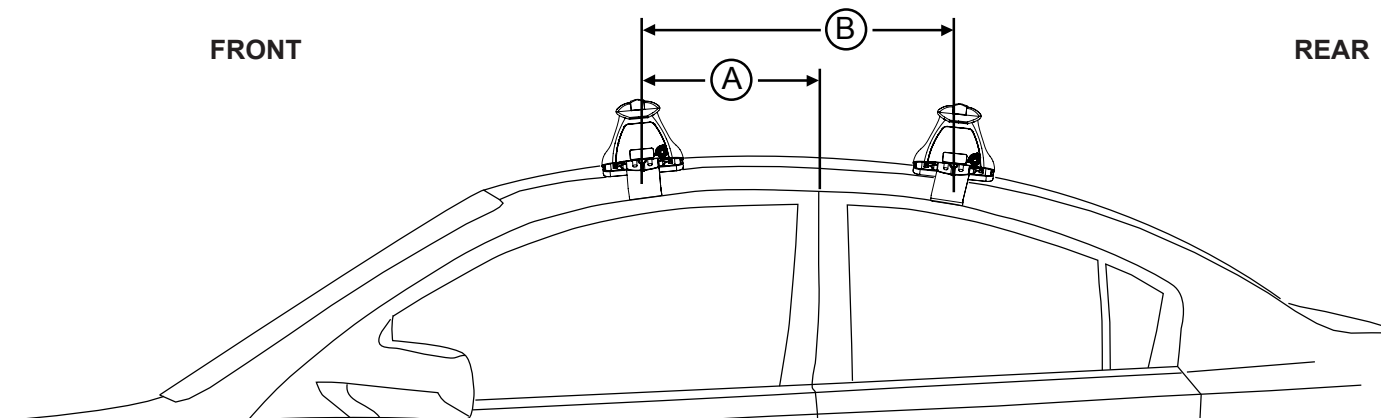

Rhino Rack 2500 Series - DK403 instruction

CONTROLLED

Measurement A: CENTRE of door jamb to CENTRE arrow of leg foot plate.

Measurement B: CENTRE of Front leg foot plate arrow to CENTRE of Rear leg foot plate arrow.

Carrying capacity: Roof rack is rated up to 75kg. Please refer to manufacturers handbook for your vehicles maximum roof load capacity. Always use the lower of the two figures.

If your vehicle is not listed on this fitting instruction please refer to your countries Rhino-Rack web site for the latest information.

Direction of Pad Arrow and Foot Plate Arrow

FRONT

REAR

VEHICLE	Date	Measurement A	Measurement B	Load Rating up to (includes racks 5kg/ 11lbs)
KIA Forte YD 5dr Hatch	14 - 18	150mm / 5,29/32"	750mm / 29,17/32"	75kg / 165lbs
KIA Cerato YD 5dr Hatch	08/13 - 11/18	150mm / 5,29/32"	750mm / 29,17/32"	75kg / 165lbs