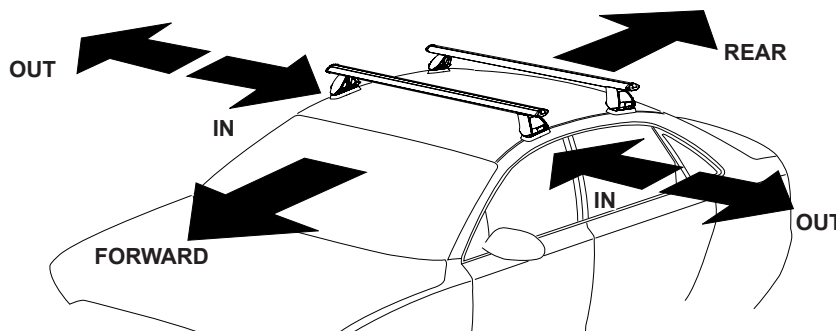

CROSSBAR IDENTIFICATION

VA crossbar

EURO crossbar

HD crossbar

Vehicle	Date	Crossbar	FRONT CROSSBAR					REAR CROSSBAR						
			Front Right Pad/Clamp	Front Left Pad/Clamp	Measurement strip length per side	Measurement strip length per side	Measurement Distance (x)	Foot plate arrow direction	Rear Right Pad/Clamp	Rear Left Pad/Clamp	Measurement strip length per side	Measurement strip length per side	Measurement Distance (x)	Foot plate arrow direction
KIA Forte YD 5dr Hatch	14-18	1260mm	142698 SUB0552	142699 SUB0552	174mm	61mm	996mm / 39,7/32"	OUT	M368 SUB0381	M368 SUB0381	157mm	44mm	962mm / 37,7/8"	OUT
			Pad Arrow OUT						Pad Arrow OUT					
KIA Cerato YD 5dr Hatch	8/13-11/18	1260mm	142698 SUB0552	142699 SUB0552	174mm	61mm	996mm / 39,7/32"	OUT	M368 SUB0381	M368 SUB0381	157mm	44mm	962mm / 37,7/8"	OUT
			Pad Arrow OUT						Pad Arrow OUT					

Rhino Rack 2500 Series - DK403 instruction

CONTROLLED

Measurement A: CENTRE of door jamb to CENTRE arrow of leg foot plate.

Measurement B: CENTRE of Front leg foot plate arrow to CENTRE of Rear leg foot plate arrow.

Carrying capacity: Roof rack is rated up to 75kg. Please refer to manufacturers handbook for your vehicles maximum roof load capacity. Always use the lower of the two figures.

If your vehicle is not listed on this fitting instruction please refer to your countries Rhino-Rack web site for the latest information.

Direction of Pad Arrow and Foot Plate Arrow

FRONT

REAR

VEHICLE	Date	Measurement A	Measurement B	Load Rating up to (includes racks 5kg/ 11lbs)
KIA Forte YD 5dr Hatch	14 - 18	150mm / 5,29/32"	750mm / 29,17/32"	75kg / 165lbs
KIA Cerato YD 5dr Hatch	08/13 - 11/18	150mm / 5,29/32"	750mm / 29,17/32"	75kg / 165lbs