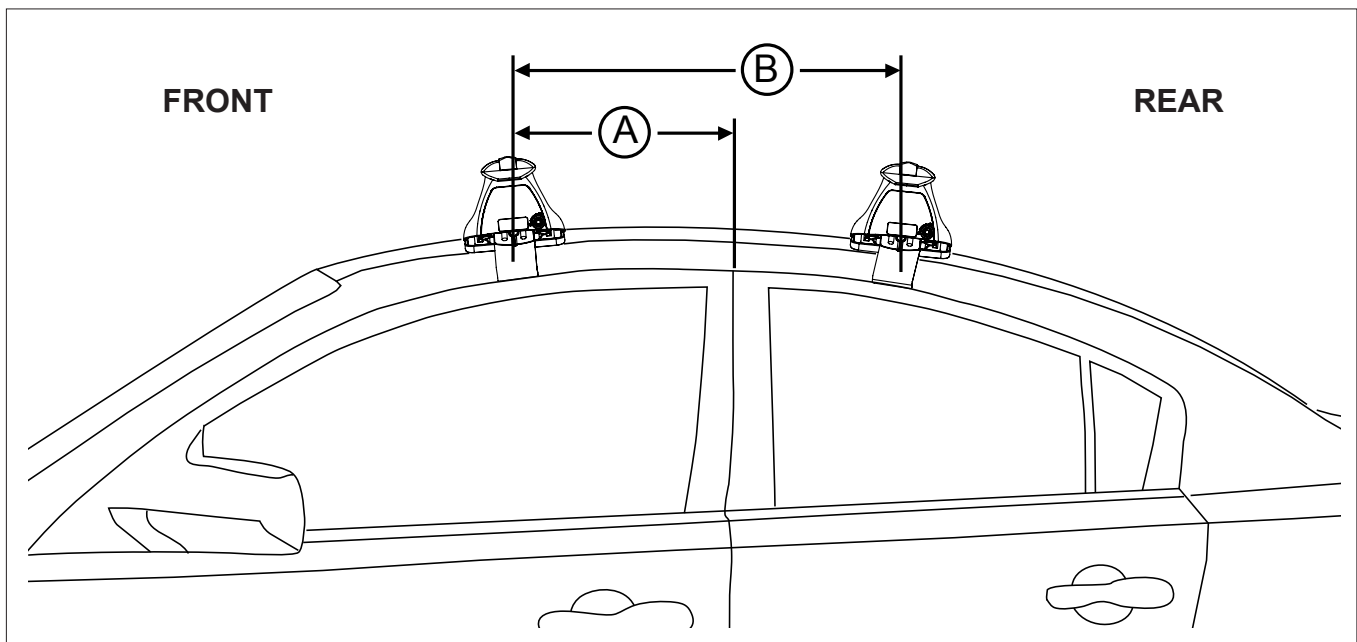

DK396 Rhino-Rack VA, DA, Euro & HD crossbar instruction

Measurement A: CENTRE of door jamb to CENTRE arrow of leg foot plate.

Measurement B: CENTRE of Front leg foot plate arrow to CENTRE of Rear leg foot plate arrow.

Carrying capacity: Roof rack is rated to 75kg. Please refer to manufacturers handbook for your vehicles maximum roof load capacity. Always use the lower of the two figures.

If your vehicle is not listed on this fitting instruction please refer to your countries Rhino-Rack web site for the latest information.

VEHICLE	Date	Measurement A	Measurement B	Load Rating (includes racks 5kg/ 11lbs)
Nissan Rogue	2014 -	150mm / 5,29/32"	700mm / 27,9/16"	75kg / 165lbs
Nissan XTrail	2014 -	150mm / 5,29/32"	700mm / 27,9/16"	75kg / 165lbs