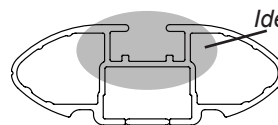

DK396 Rhino-Rack VA, DA, Euro & HD crossbar instruction

IDENTIFICATION CHART

VA crossbar

DA crossbar

EURO crossbar

HD crossbar

		FRONT CROSSBAR						REAR CROSSBAR							
Vehicle	Date	Crossbar	Front Right Pad/Clamp	Front Left Pad/Clamp	Measurement strip length per side	Measurement strip length per side	Measurement Distance (x)	Foot plate arrow direction	Rear Right Pad/Clamp	Rear Left Pad/Clamp	Measurement strip length per side	Measurement strip length per side	Measurement Distance (x)	Foot plate arrow direction	
Nissan Rogue	2014 -	1260mm	M435 SUB0152	M436 SUB0152	186mm	73mm	1020mm / 40,5/32"	OUT	M366 SUB0152	M366 SUB0152	177mm	64mm	1002mm / 39,29/64"	OUT	
			Pad Arrow FORWARD						Pad Arrow FORWARD						
Nissan XTrail	2014 -	1260mm	M435 SUB0152	M436 SUB0152	186mm	73mm	1020mm / 40,5/32"	OUT	M366 SUB0152	M366 SUB0152	177mm	64mm	1002mm / 39,29/64"	OUT	
			Pad Arrow FORWARD						Pad Arrow FORWARD						

DK396 Rhino-Rack VA, DA, Euro & HD crossbar instruction

Measurement A: CENTRE of door jamb to CENTRE arrow of leg foot plate.

Measurement B: CENTRE of Front leg foot plate arrow to CENTRE of Rear leg foot plate arrow.