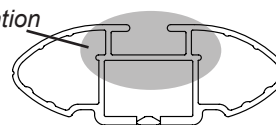

DK396 Rhino-Rack VA, DA, Euro & HD crossbar instruction

IDENTIFICATION CHART

VA crossbar

DA crossbar

EURO crossbar

HD crossbar

		FRONT CROSSBAR						REAR CROSSBAR							
Vehicle	Date	Crossbar	Front Right Pad/Clamp	Front Left Pad/Clamp	Measurement strip length per side	Measurement strip length per side	Measurement Distance (x)	Foot plate arrow direction	Rear Right Pad/Clamp	Rear Left Pad/Clamp	Measurement strip length per side	Measurement strip length per side	Measurement Distance (x)	Foot plate arrow direction	
Nissan Rogue	2014 -	1260mm	M435 SUB0152	M436 SUB0152	186mm	73mm	1020mm / 40,5/32"	OUT	M366 SUB0152	M366 SUB0152	177mm	64mm	1002mm / 39,29/64"	OUT	
			Pad Arrow FORWARD						Pad Arrow FORWARD						
Nissan XTrail	2014 -	1260mm	M435 SUB0152	M436 SUB0152	186mm	73mm	1020mm / 40,5/32"	OUT	M366 SUB0152	M366 SUB0152	177mm	64mm	1002mm / 39,29/64"	OUT	
			Pad Arrow FORWARD						Pad Arrow FORWARD						

DK396 Rhino-Rack VA, DA, Euro & HD crossbar instruction

Measurement A: CENTRE of door jamb to CENTRE arrow of leg foot plate.

Measurement B: CENTRE of Front leg foot plate arrow to CENTRE of Rear leg foot plate arrow.