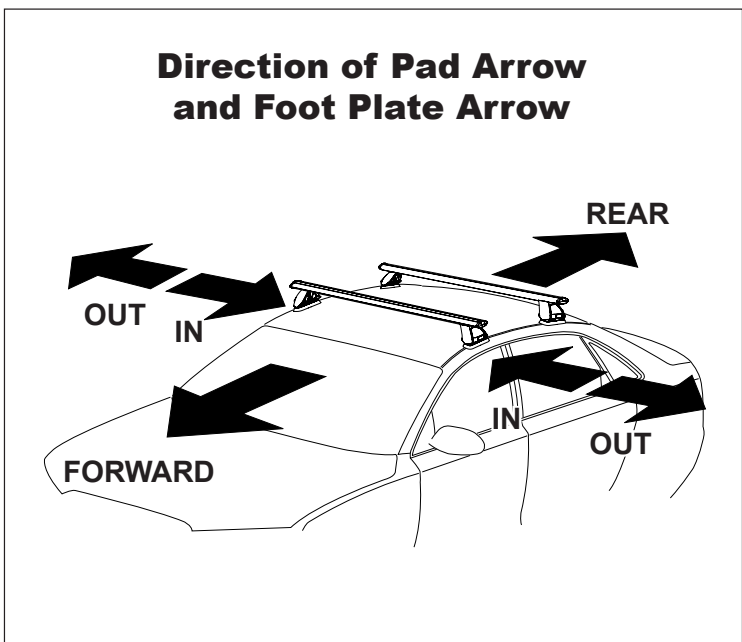

DK396 Rhino-Rack VA, DA, Euro & HD crossbar instruction

Measurement A: CENTRE of door jamb to CENTRE arrow of leg foot plate.

Measurement B: CENTRE of Front leg foot plate arrow to CENTRE of Rear leg foot plate arrow.

Carrying capacity: Roof rack is rated to 75kg. Please refer to manufacturers handbook for your vehicles maximum roof load capacity. Always use the lower of the two figures.

If your vehicle is not listed on this fitting instruction please refer to your countries Rhino-Rack web site for the latest information.

VEHICLE	Date	Measurement A	Measurement B	Load Rating (includes racks 5kg/ 11lbs)
Nissan Rogue	2014 -	150mm / 5,29/32"	700mm / 27,9/16"	75kg / 165lbs
Nissan XTrail	2014 -	150mm / 5,29/32"	700mm / 27,9/16"	75kg / 165lbs