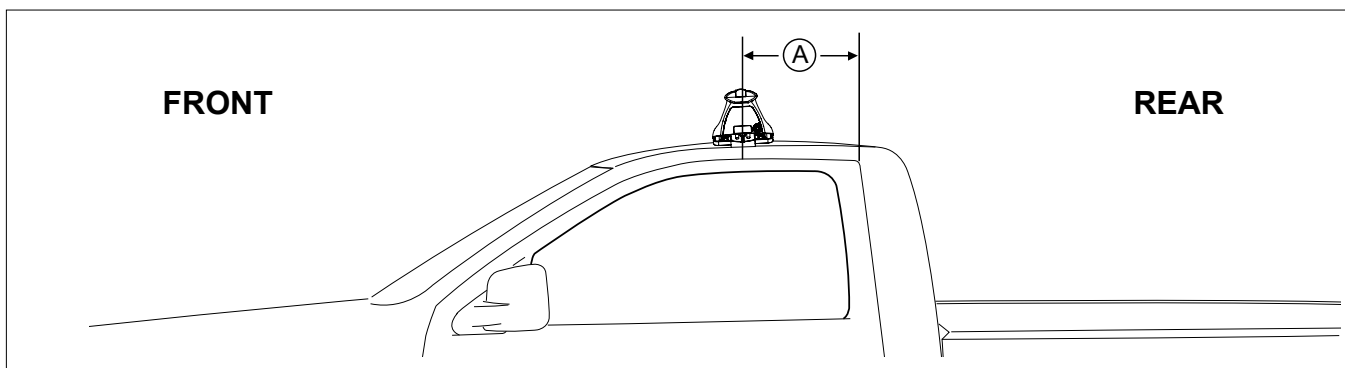

DK393/DK393H Rhino-Rack VA, DA, Euro & HD crossbar instruction

Measurement A: CENTRE of door jamb to CENTRE arrow of leg foot plate.

Measurement B: CENTRE of Front leg foot plate arrow to CENTRE of Rear leg foot plate arrow.

Carrying capacity: Roof rack is rated to 75kg. Please refer to manufacturers handbook for your vehicles maximum roof load capacity. Always use the lower of the two figures.

If your vehicle is not listed on this fitting instruction please refer to your countries Rhino-Rack web site for the latest information.

VEHICLE	Date	Measurement A	Measurement B	Load Rating (includes racks 5kg/ 11lbs)
Tata Xenon 4dr Dual Cab	08-	150mm / 5,29/32"	750mm / 29,17/32"	75kg / 165lbs
Tata Xenon 2dr Single Cab	08-	150mm / 5,29/32"	\	30kg / 66lbs