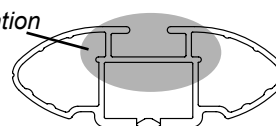

## IDENTIFICATION CHART

VA crossbar

DA crossbar

EURO crossbar

HD crossbar

		FRONT CROSSBAR						REAR CROSSBAR							
Vehicle	Date	Crossbar	Front Right Pad/Clamp	Front Left Pad/Clamp	Measurement strip length per side	Measurement strip length per side	Measurement Distance (x)	Foot plate arrow direction	Rear Right Pad/Clamp	Rear Left Pad/Clamp	Measurement strip length per side	Measurement strip length per side	Measurement Distance (x)	Foot plate arrow direction	
Tata Xenon 4dr Dual Cab	08-	1260mm	M368 SUB0536	M368 SUB0536	175mm	62mm	998mm / 39,19/64"	OUT	M368 SUB0536	M368 SUB0536	175mm	62mm	998mm / 39,19/64"	OUT	
			Pad Arrow OUT						Pad Arrow OUT						
Tata Xenon 2dr Single Cab	08-	1260mm	M368 SUB0536	M368 SUB0536	175mm	62mm	998mm / 39,19/64"	OUT	\	\	\	\	\	\	
			Pad Arrow OUT						\						

# DK393/DK393H Rhino-Rack VA, DA, Euro & HD crossbar instruction

**Measurement A:** CENTRE of door jamb to CENTRE arrow of leg foot plate.

**Measurement B:** CENTRE of Front leg foot plate arrow to CENTRE of Rear leg foot plate arrow.