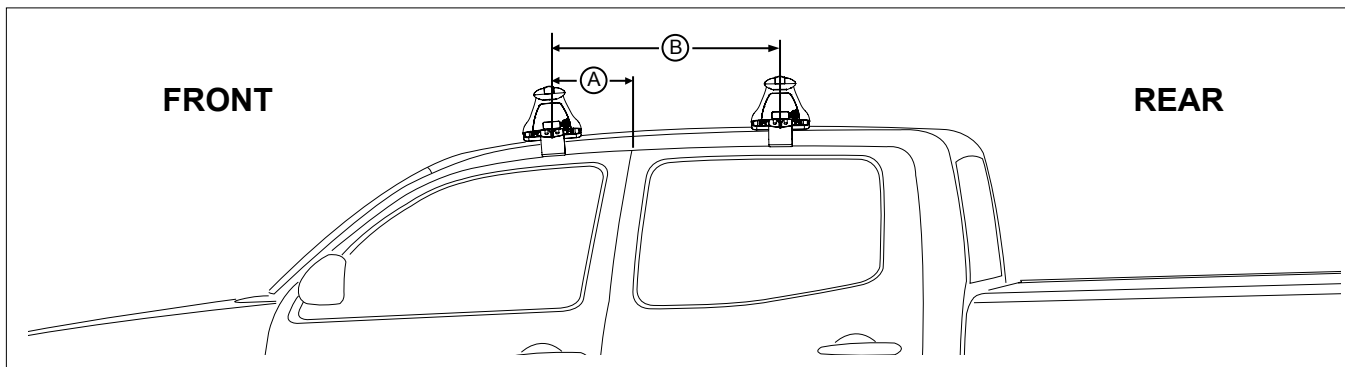

DK393/DK393H Rhino-Rack VA, DA, Euro & HD crossbar instruction

Measurement A: CENTRE of door jamb to CENTRE arrow of leg foot plate.

Measurement B: CENTRE of Front leg foot plate arrow to CENTRE of Rear leg foot plate arrow.

Carrying capacity: Roof rack is rated to 75kg. Please refer to manufacturers handbook for your vehicles maximum roof load capacity. Always use the lower of the two figures.

If your vehicle is not listed on this fitting instruction please refer to your countries Rhino-Rack web site for the latest information.

VEHICLE	Date	Measurement A	Measurement B	Load Rating (includes racks 5kg/ 11lbs)
Tata Xenon 4dr Dual Cab	08-	150mm / 5,29/32"	750mm / 29,17/32"	75kg / 165lbs
Tata Xenon 2dr Single Cab	08-	150mm / 5,29/32"	\	30kg / 66lbs