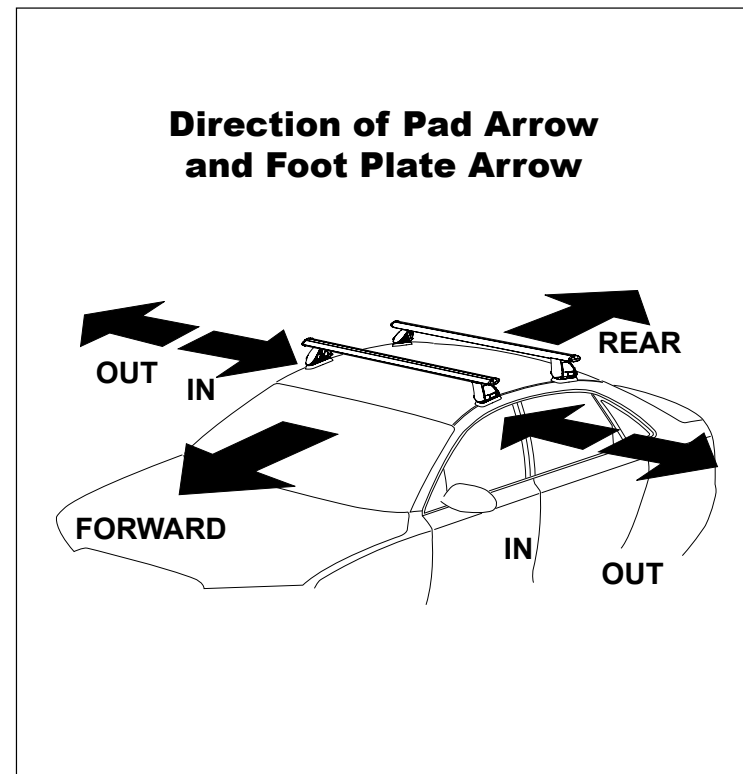

DK393/DK393H Rhino-Rack VA, DA, Euro & HD crossbar instruction

Measurement A: CENTRE of door jamb to CENTRE arrow of leg foot plate.

Measurement B: CENTRE of Front leg foot plate arrow to CENTRE of Rear leg foot plate arrow.

Carrying capacity: Roof rack is rated to 75kg. Please refer to manufacturers handbook for your vehicles maximum roof load capacity. Always use the lower of the two figures.

If your vehicle is not listed on this fitting instruction please refer to your countries Rhino-Rack web site for the latest information.

VEHICLE	Date	Measurement A	Measurement B	Load Rating (includes racks 5kg/ 11lbs)
Tata Xenon 4dr Dual Cab	08-	150mm / 5,29/32"	750mm / 29,17/32"	75kg / 165lbs
Tata Xenon 2dr Single Cab	08-	150mm / 5,29/32"	\	30kg / 66lbs