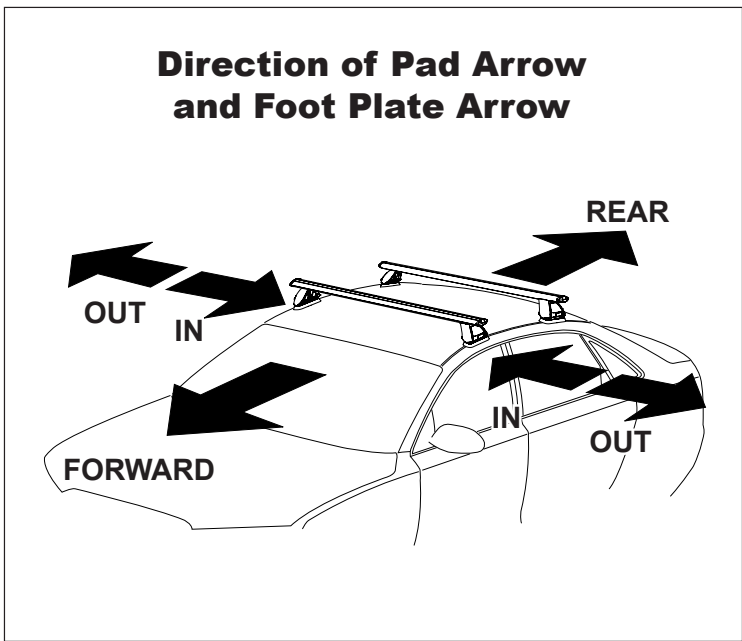

DK385 Rhino-Rack VA, DA, Euro & HD crossbar instruction

Measurement A: CENTRE of door jamb to CENTRE arrow of leg foot plate.

Measurement B: CENTRE of Front leg foot plate arrow to CENTRE of Rear leg foot plate arrow.

Carrying capacity: Roof rack is rated to 75kg. Please refer to manufacturers handbook for your vehicles maximum roof load capacity. Always use the lower of the two figures.

If your vehicle is not listed on this fitting instruction please refer to your countries Rhino-Rack web site for the latest information.

VEHICLE	Date	Measurement A	Measurement B	Load Rating (includes racks 5kg/ 11lbs)
Toyota Rav4 4dr SUV	00 - 06	100mm / 3,15/16"	700mm / 27,9/16"	75kg / 165lbs