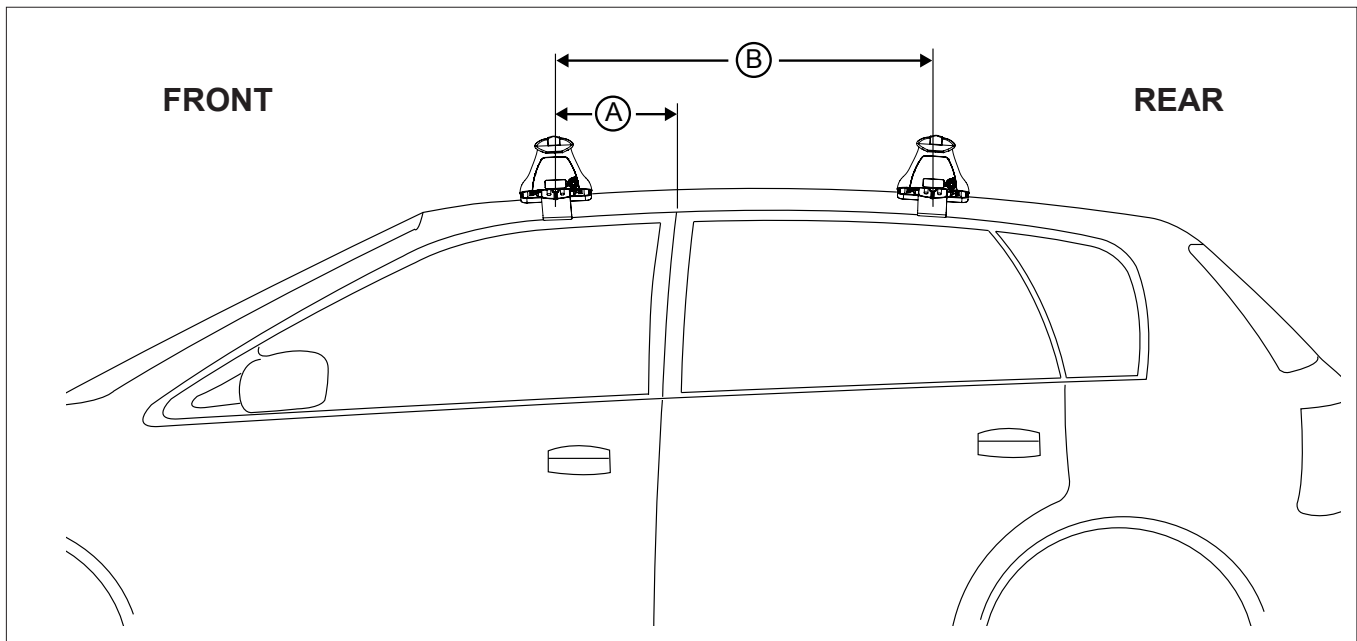

DK385 Rhino-Rack VA, DA, Euro & HD crossbar instruction

Measurement A: CENTRE of door jamb to CENTRE arrow of leg foot plate.

Measurement B: CENTRE of Front leg foot plate arrow to CENTRE of Rear leg foot plate arrow.

Carrying capacity: Roof rack is rated to 75kg. Please refer to manufacturers handbook for your vehicles maximum roof load capacity. Always use the lower of the two figures.

If your vehicle is not listed on this fitting instruction please refer to your countries Rhino-Rack web site for the latest information.

VEHICLE	Date	Measurement A	Measurement B	Load Rating (includes racks 5kg/ 11lbs)
Toyota Rav4 4dr SUV	00 - 06	100mm / 3,15/16"	700mm / 27,9/16"	75kg / 165lbs