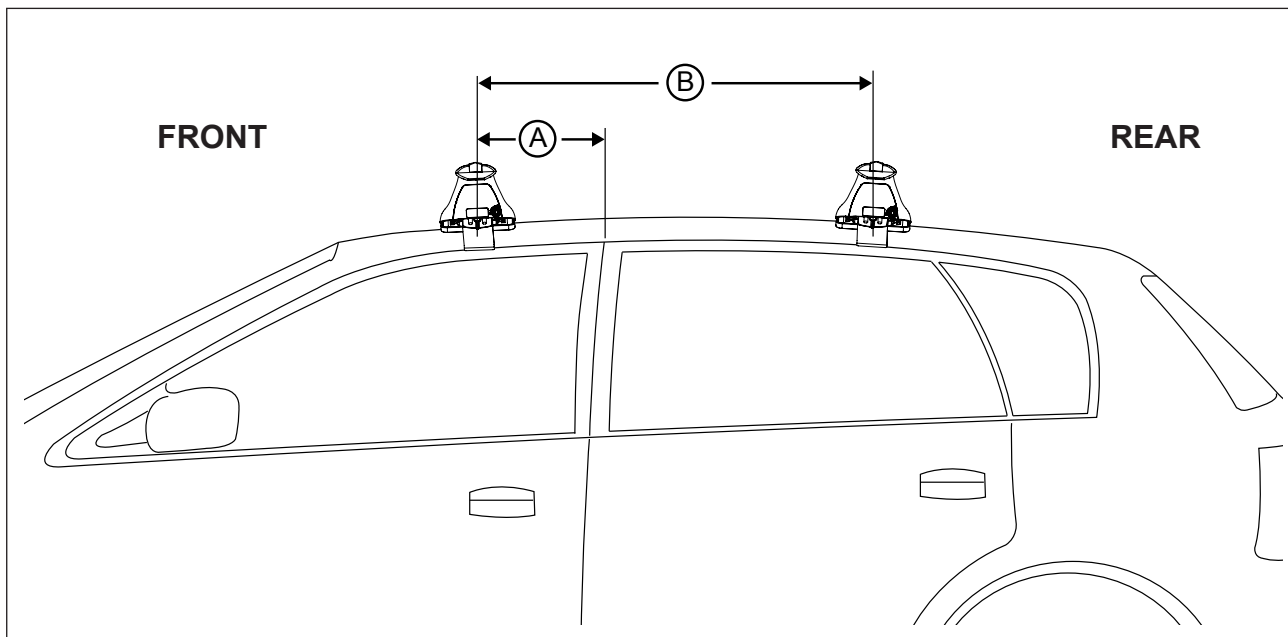

DK382 Rhino-Rack VA, DA, Euro & HD crossbar instruction

IDENTIFICATION CHART

Vehicle	Date	Crossbar	FRONT CROSSBAR					REAR CROSSBAR						
			Front Right Pad/ Clamp	Front Left Pad/ Clamp	Measurement strip length per side	Measurement strip length per side	Measurement Distance (x)	Foot plate arrow direction	Rear Right Pad/ Clamp	Rear Left Pad/ Clamp	Measurement strip length per side	Measurement strip length per side	Measurement Distance (x)	Foot plate arrow direction
Nissan Versa Note 5dr hatch	14-	1180mm	M506 SUB0370	M505 SUB0370	174mm	119mm	916mm / 36,1/16"	OUT	142659 SUB0381	142660 SUB0381	156mm	101mm	880mm / 34,41/64"	OUT
Nissan Note 5dr hatch	09/13-		Pad Arrow OUT						Pad Arrow REAR					

DK382 Rhino-Rack VA, DA, Euro & HD crossbar instruction

Measurement A: CENTRE of door jamb to CENTRE arrow of leg foot plate.

Measurement B: CENTRE of Front leg foot plate arrow to CENTRE of Rear leg foot plate arrow.

VEHICLE	Date	Measurement A	Measurement B	Load Rating (includes racks 5kg/ 11lbs)
Nissan Versa Note 5dr hatch	14-	200mm / 7,7/8"	740mm / 29,1/8"	75kg/ 165lbs
Nissan Note 5dr hatch	09/13-			