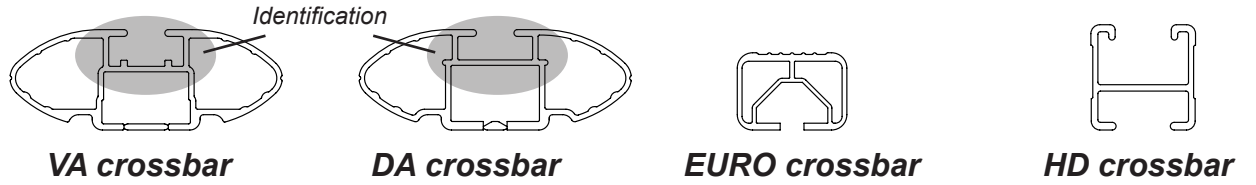

DK382 Rhino-Rack VA, DA, Euro & HD crossbar instruction

IDENTIFICATION CHART

Vehicle	Date	Crossbar	FRONT CROSSBAR					REAR CROSSBAR						
			Front Right Pad/ Clamp	Front Left Pad/ Clamp	Measurement strip length per side	Measurement strip length per side	Measurement Distance (x)	Foot plate arrow direction	Rear Right Pad/ Clamp	Rear Left Pad/ Clamp	Measurement strip length per side	Measurement strip length per side	Measurement Distance (x)	Foot plate arrow direction
Nissan Versa Note 5dr hatch	14-	1180mm	M506 SUB0370	M505 SUB0370	174mm	119mm	916mm / 36,1/16"	OUT	142659 SUB0381	142660 SUB0381	156mm	101mm	880mm / 34,41/64"	OUT
Nissan Note 5dr hatch	09/13-		Pad Arrow OUT						Pad Arrow REAR					

DK382 Rhino-Rack VA, DA, Euro & HD crossbar instruction

Measurement A: CENTRE of door jamb to CENTRE arrow of leg foot plate.

Measurement B: CENTRE of Front leg foot plate arrow to CENTRE of Rear leg foot plate arrow.

Carrying capacity: Roof rack is rated to 75kg. Please refer to manufacturers handbook for your vehicles maximum roof load capacity. Always use the lower of the two figures.

If your vehicle is not listed on this fitting instruction please refer to your countries Rhino-Rack web site for the latest information.