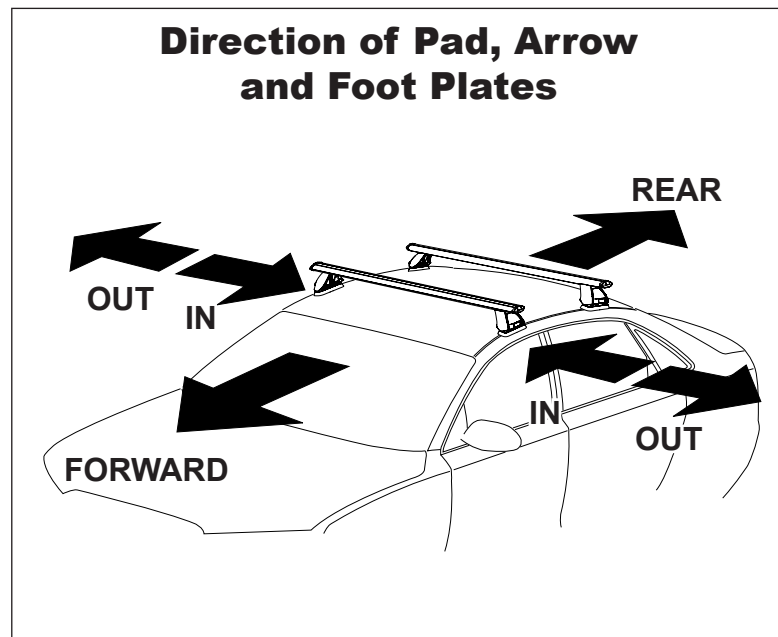

DK382 Rhino-Rack VA, DA, Euro & HD crossbar instruction

Measurement A: CENTRE of door jamb to CENTRE arrow of leg foot plate.

Measurement B: CENTRE of Front leg foot plate arrow to CENTRE of Rear leg foot plate arrow.

Carrying capacity: Roof rack is rated to 75kg. Please refer to manufacturers handbook for your vehicles maximum roof load capacity. Always use the lower of the two figures.

If your vehicle is not listed on this fitting instruction please refer to your countries Rhino-Rack web site for the latest information.

VEHICLE	Date	Measurement A	Measurement B	Load Rating (includes racks 5kg/ 11lbs)
Nissan Versa Note 5dr hatch	14-	200mm / 7,7/8"	740mm / 29,1/8"	75kg/ 165lbs
Nissan Note 5dr hatch	09/13-