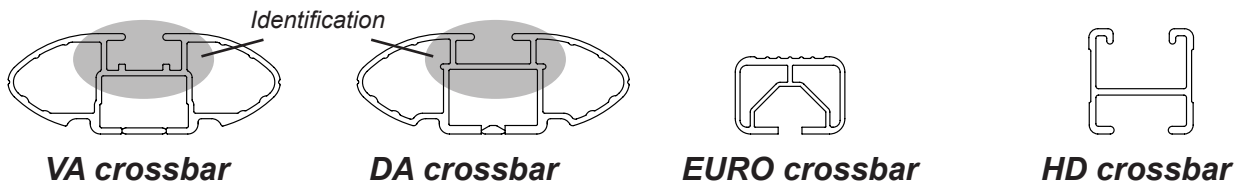

DK379 Rhino-Rack VA, DA, Euro & HD crossbar instruction

IDENTIFICATION CHART

Vehicle	Date	Crossbar	FRONT CROSSBAR					REAR CROSSBAR						
			Front Right Pad/ Clamp	Front Left Pad/ Clamp	Measurement strip length per side	Measurement strip length per side	Measurement Distance (x)	Foot plate arrow direction	Rear Right Pad/ Clamp	Rear Left Pad/ Clamp	Measurement strip length per side	Measurement strip length per side	Measurement Distance (x)	Foot plate arrow direction
Kia Cadenza 4dr sedan	14-	1260mm	142663 SUB0148	142664 SUB0148	166mm	53mm	980mm / 38,37/64"	OUT	142677 SUB0380	142678 SUB0380	150mm	37mm	948mm / 37,21/64"	OUT
			Pad Arrow OUT						Pad Arrow OUT					

DK379 Rhino-Rack VA, DA, Euro & HD crossbar instruction

Measurement A: CENTRE of door jamb to CENTRE arrow of leg foot plate.

Measurement B: CENTRE of Front leg foot plate arrow to CENTRE of Rear leg foot plate arrow.