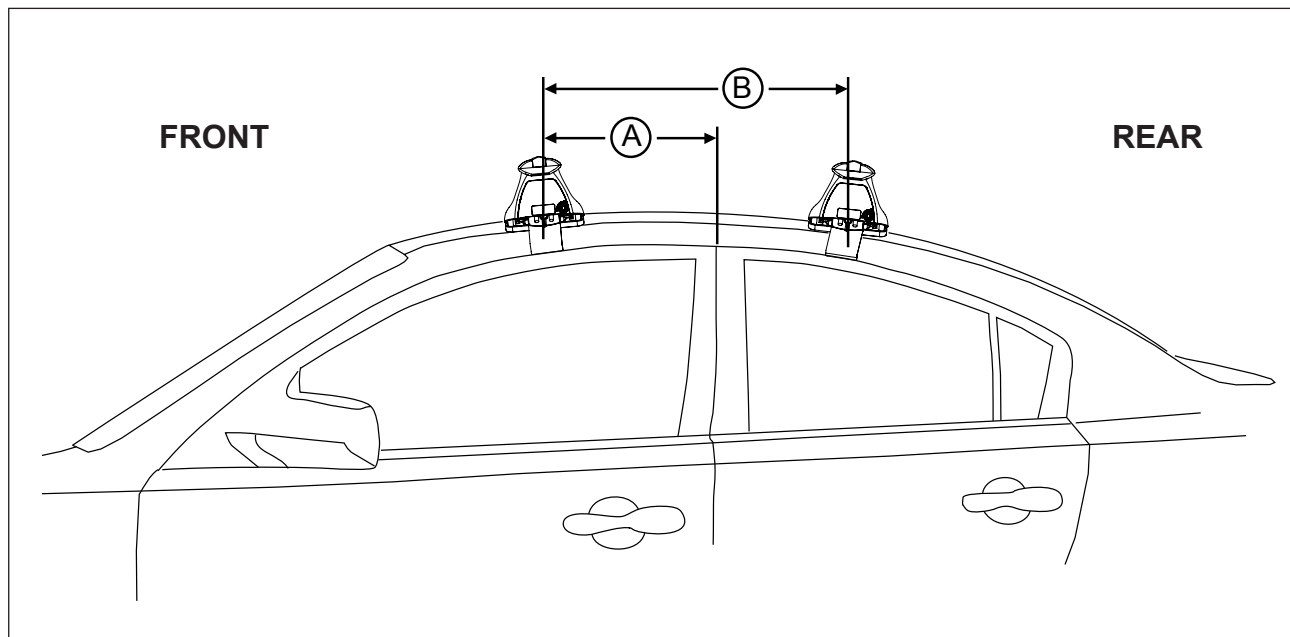

DK379 Rhino-Rack VA, DA, Euro & HD crossbar instruction

IDENTIFICATION CHART

Vehicle	Date	Crossbar	FRONT CROSSBAR					REAR CROSSBAR						
			Front Right Pad/ Clamp	Front Left Pad/ Clamp	Measurement strip length per side	Measurement strip length per side	Measurement Distance (x)	Foot plate arrow direction	Rear Right Pad/ Clamp	Rear Left Pad/ Clamp	Measurement strip length per side	Measurement strip length per side	Measurement Distance (x)	Foot plate arrow direction
Kia Cadenza 4dr sedan	14-	1260mm	142663 SUB0148	142664 SUB0148	166mm	53mm	980mm / 38,37/64"	OUT	142677 SUB0380	142678 SUB0380	150mm	37mm	948mm / 37,21/64"	OUT
			Pad Arrow OUT						Pad Arrow OUT					

DK379 Rhino-Rack VA, DA, Euro & HD crossbar instruction

Measurement A: CENTRE of door jamb to CENTRE arrow of leg foot plate.

Measurement B: CENTRE of Front leg foot plate arrow to CENTRE of Rear leg foot plate arrow.

Carrying capacity: Roof rack is rated to 75kg. Please refer to manufacturers handbook for your vehicles maximum roof load capacity. Always use the lower of the two figures.

If your vehicle is not listed on this fitting instruction please refer to your countries Rhino-Rack web site for the latest information.