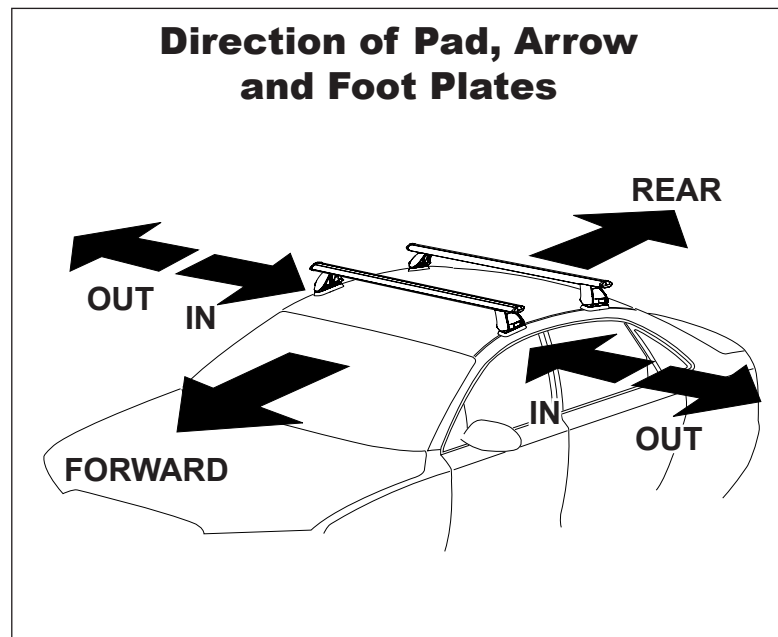

DK379 Rhino-Rack VA, DA, Euro & HD crossbar instruction

Measurement A: CENTRE of door jamb to CENTRE arrow of leg foot plate.

Measurement B: CENTRE of Front leg foot plate arrow to CENTRE of Rear leg foot plate arrow.

Carrying capacity: Roof rack is rated to 75kg. Please refer to manufacturers handbook for your vehicles maximum roof load capacity. Always use the lower of the two figures.

If your vehicle is not listed on this fitting instruction please refer to your countries Rhino-Rack web site for the latest information.

VEHICLE	Date	Measurement A	Measurement B	Load Rating (includes racks 5kg/ 11lbs)
Kia Cadenza 4dr sedan	14-	230mm / 9,1/16"	700mm / 27,9/16"	75kg/ 165lbs