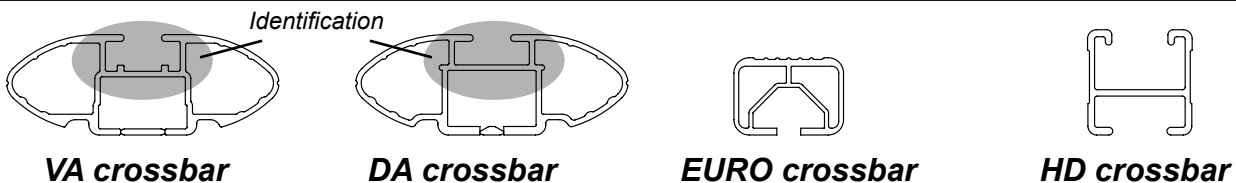

DK372 Rhino-Rack VA, DA, Euro & HD crossbar instruction

IDENTIFICATION CHART

Vehicle	Date	Crossbar	FRONT CROSSBAR					REAR CROSSBAR						
			Front Right Pad/Clamp	Front Left Pad/Clamp	Measurement strip length per side	Measurement strip length per side	Measurement Distance (x)	Foot plate arrow direction	Rear Right Pad/Clamp	Rear Left Pad/Clamp	Measurement strip length per side	Measurement strip length per side	Measurement Distance (x)	Foot plate arrow direction
BMW 3/M3 2dr coupe E36	92-99	1180mm	M367 SUB0514	M367 SUB0514	154mm	99mm	876mm 34,31/64"	OUT	M367 SUB0514	M367 SUB0514	141mm	86mm	850mm 33,15/32"	OUT
			Pad Arrow FORWARD						Pad Arrow FORWARD					

DK372 Rhino-Rack VA, DA, Euro & HD crossbar instruction

Measurement A: CENTRE of door jamb to CENTRE arrow of leg foot plate.

Measurement B: CENTRE of Front leg foot plate arrow to CENTRE of Rear leg foot plate arrow.