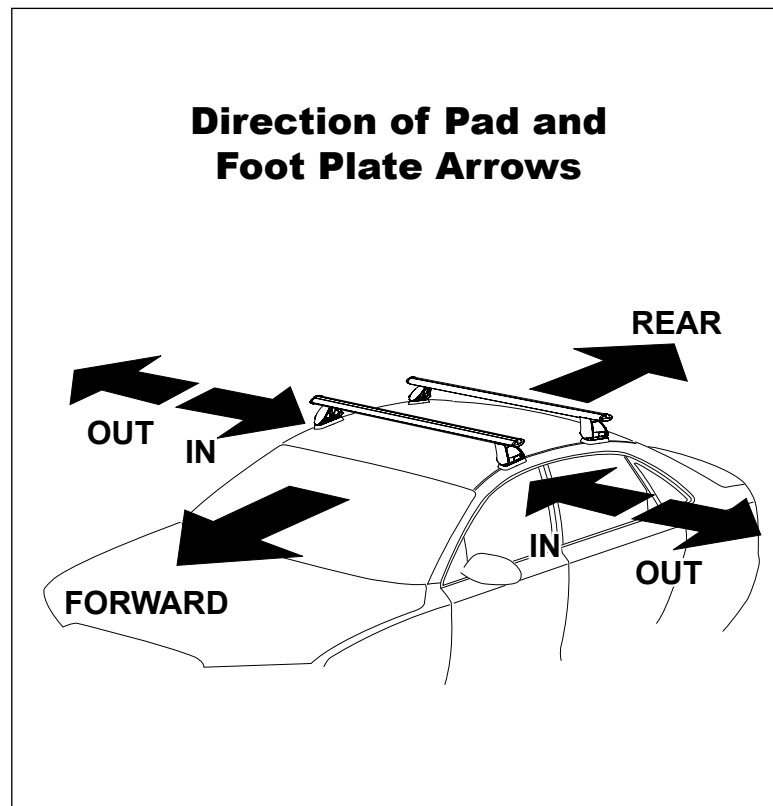

DK372 Rhino-Rack VA, DA, Euro & HD crossbar instruction

Measurement A: CENTRE of door jamb to CENTRE arrow of leg foot plate.

Measurement B: CENTRE of Front leg foot plate arrow to CENTRE of Rear leg foot plate arrow.

Carrying capacity: Roof rack is rated to 75kg. Please refer to manufacturers handbook for your vehicles maximum roof load capacity. Always use the lower of the two figures.

If your vehicle is not listed on this fitting instruction please refer to your countries Rhino-Rack web site for the latest information.

VEHICLE	Date	Measurement A	Measurement B	Load Rating (includes racks 5kg/ 11lbs)
BMW 3/M3 2dr coupe E36	92-99	450mm / 17,23/32"	630mm / 24,13/16"	75kg/ 165lbs