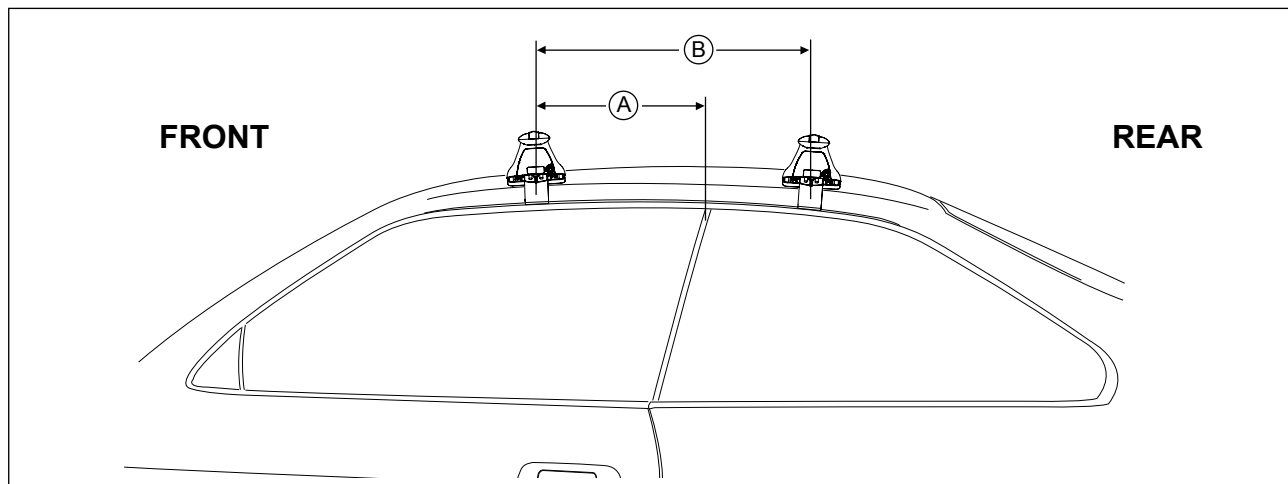

DK372 Rhino-Rack VA, DA, Euro & HD crossbar instruction

Measurement A: CENTRE of door jamb to CENTRE arrow of leg foot plate.

Measurement B: CENTRE of Front leg foot plate arrow to CENTRE of Rear leg foot plate arrow.

Carrying capacity: Roof rack is rated to 75kg. Please refer to manufacturers handbook for your vehicles maximum roof load capacity. Always use the lower of the two figures.

If your vehicle is not listed on this fitting instruction please refer to your countries Rhino-Rack web site for the latest information.

VEHICLE	Date	Measurement A	Measurement B	Load Rating (includes racks 5kg/ 11lbs)
BMW 3/M3 2dr coupe E36	92-99	450mm / 17,23/32"	630mm / 24,13/16"	75kg/ 165lbs