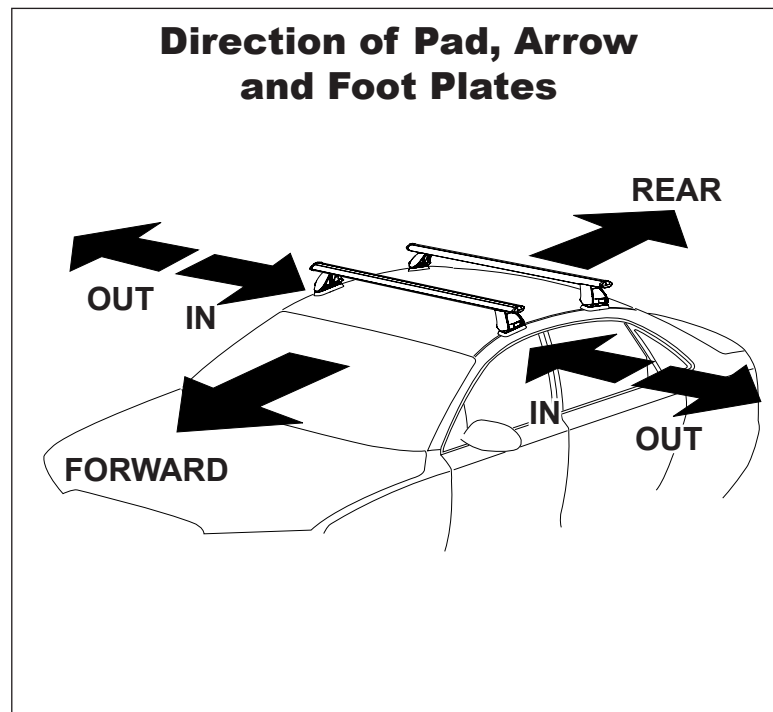

DK366 Rhino-Rack VA, DA, Euro & HD crossbar instruction

Measurement A: CENTRE of door jamb to CENTRE arrow of leg foot plate.

Measurement B: CENTRE of Front leg foot plate arrow to CENTRE of Rear leg foot plate arrow.

Carrying capacity: Roof rack is rated to 75kg. Please refer to manufacturers handbook for your vehicles maximum roof load capacity. Always use the lower of the two figures.

If your vehicle is not listed on this fitting instruction please refer to your countries Rhino-Rack web site for the latest information.

VEHICLE	Date	Measurement A	Measurement B	Load Rating (includes racks 5kg/ 11lbs)
Mazda 2 5dr hatch DE	10/07-	280mm / 11,1/32"	700mm / 27,9/16"	75kg/ 165lbs
Mazda 2 5dr hatch (USA)	11-	280mm / 11,1/32"	700mm / 27,9/16"	75kg/ 165lbs