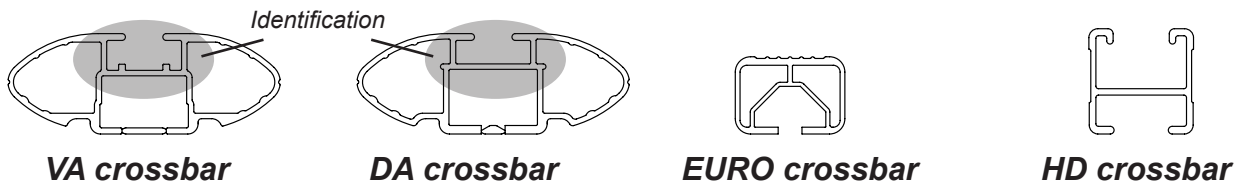

DK366 Rhino-Rack VA, DA, Euro & HD crossbar instruction

IDENTIFICATION CHART

Vehicle	Date	Crossbar	FRONT CROSSBAR					REAR CROSSBAR						
			Front Right Pad/Clamp	Front Left Pad/Clamp	Measurement strip length per side	Measurement strip length per side	Measurement Distance (x)	Foot plate arrow direction	Rear Right Pad/Clamp	Rear Left Pad/Clamp	Measurement strip length per side	Measurement strip length per side	Measurement Distance (x)	Foot plate arrow direction
Mazda 2 5dr hatch DE	10/07-	1180mm	M282 SUB0462	M281 SUB0462	157mm	102mm	882mm / 34,23/32"	OUT	M284 SUB0459	M283 SUB0459	113mm	58mm	794mm / 31,17/64"	OUT
			Pad Arrow FORWARD						Pad Arrow FORWARD					
Mazda 2 5dr hatch (USA)	11-	1180mm	M282 SUB0462	M281 SUB0462	157mm	102mm	882mm / 34,23/32"	OUT	M284 SUB0459	M283 SUB0459	113mm	58mm	794mm / 31,17/64"	OUT
			Pad Arrow FORWARD						Pad Arrow FORWARD					

DK366 Rhino-Rack VA, DA, Euro & HD crossbar instruction

Measurement A: CENTRE of door jamb to CENTRE arrow of leg foot plate.

Measurement B: CENTRE of Front leg foot plate arrow to CENTRE of Rear leg foot plate arrow.