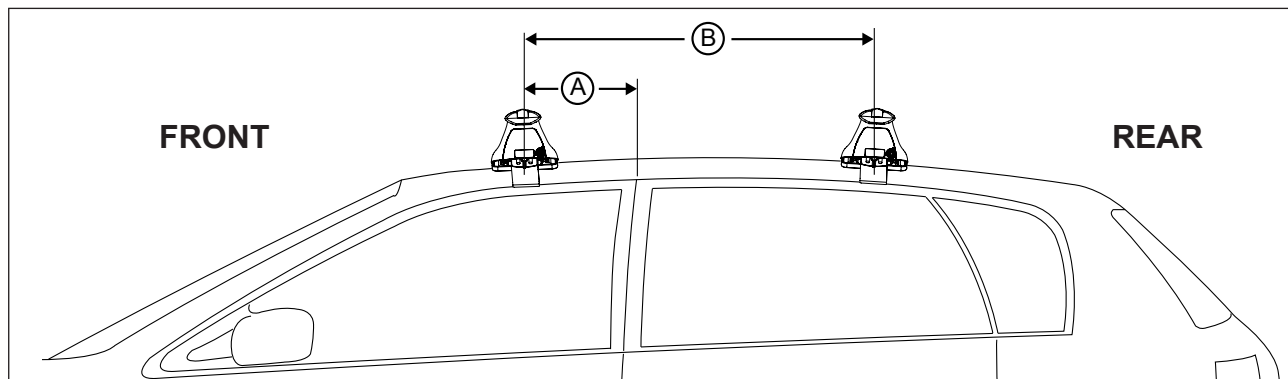

DK366 Rhino-Rack VA, DA, Euro & HD crossbar instruction

Measurement A: CENTRE of door jamb to CENTRE arrow of leg foot plate.

Measurement B: CENTRE of Front leg foot plate arrow to CENTRE of Rear leg foot plate arrow.

Carrying capacity: Roof rack is rated to 75kg. Please refer to manufacturers handbook for your vehicles maximum roof load capacity. Always use the lower of the two figures.

If your vehicle is not listed on this fitting instruction please refer to your countries Rhino-Rack web site for the latest information.

VEHICLE	Date	Measurement A	Measurement B	Load Rating (includes racks 5kg/ 11lbs)
Mazda 2 5dr hatch DE	10/07-	280mm / 11,1/32"	700mm / 27,9/16"	75kg/ 165lbs
Mazda 2 5dr hatch (USA)	11-	280mm / 11,1/32"	700mm / 27,9/16"	75kg/ 165lbs