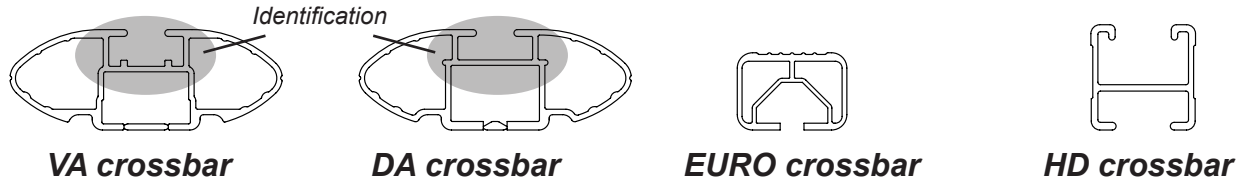

# DK365/DK635F Rhino-Rack VA, DA, Euro & HD crossbar instruction

## IDENTIFICATION CHART

Vehicle	Date	Crossbar	FRONT CROSSBAR					REAR CROSSBAR						
			Front Right Pad/ Clamp	Front Left Pad/ Clamp	Measurement strip length per side	Measurement strip length per side	Measurement Distance ( x )	Foot plate arrow direction	Rear Right Pad/ Clamp	Rear Left Pad/ Clamp	Measurement strip length per side	Measurement strip length per side	Measurement Distance ( x )	Foot plate arrow direction
Holden Commodore VF ute HSV GEN-F Maloo ute	06/13-	1260mm	M565 SUB0407	M564 SUB0407	188mm	75mm	1024mm / 40,5/16"	OUT	M566 SUB0407	M567 SUB0407	167mm	54mm	982mm / 38,21/32"	OUT
			Arrow OUT						Arrow OUT					
HSV E-Series Maloo ute	10/07-05/13	1260mm	M565 SUB0407	M564 SUB0407	188mm	75mm	1024mm / 40,5/16"	OUT	M566 SUB0407	M567 SUB0407	167mm	54mm	982mm / 38,21/32"	OUT
			Arrow OUT						Arrow OUT					
Holden Commodore VF ute (single bar) HSV GEN-F Maloo ute (single bar)	06/13-	1260mm	M565 SUB0407	M564 SUB0407	174mm	61mm	996mm / 39,7/32"							
			Arrow OUT											
HSV E-Series Maloo ute (single bar)	10/07-05/13	1260mm	M565 SUB0407	M564 SUB0407	174mm	61mm	996mm / 39,7/32"							
			Arrow OUT											

# DK365/DK635F Rhino-Rack VA, DA, Euro & HD crossbar instruction

**Measurement A:** CENTRE of door jamb to CENTRE arrow of leg foot plate.

**Measurement B:** CENTRE of Front leg foot plate arrow to CENTRE of Rear leg foot plate arrow.

## Direction of Pad, Arrow and Foot Plates

VEHICLE	Date	Measurement A	Measurement B	Load Rating (includes racks 5kg/ 11lbs)
Holden Commodore VF ute & HSV GEN-F Maloo ute	06/13-	450mm / 17,23/32	390mm / 15,23/64"	75kg/ 165lbs
HSV E-Series Maloo ute	10/07-05/13	450mm / 17,23/32	390mm / 15,23/64"	75kg/ 165lbs
Holden Commodore VF ute (single bar) & HSV GEN-F Maloo ute (single bar)	06/13-	260mm / 10,1/4		30kg / 66lbs
HSV E-Series Maloo ute (single bar)	10/07-05/13	260mm / 10,1/4		30kg / 66lbs