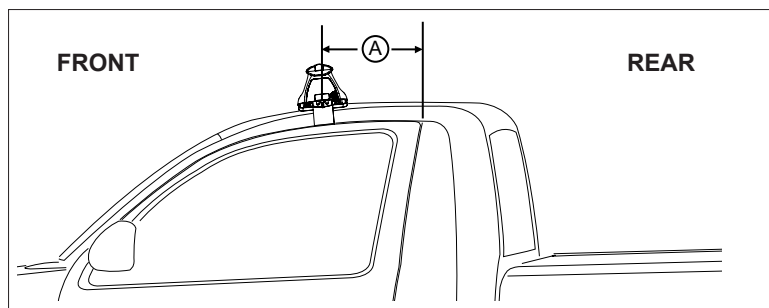

DK365/DK635F Rhino-Rack VA, DA, Euro & HD crossbar instruction

Measurement A: CENTRE of door jamb to CENTRE arrow of leg foot plate.

Measurement B: CENTRE of Front leg foot plate arrow to CENTRE of Rear leg foot plate arrow.

Carrying capacity: Roof rack is rated to 75kg. Please refer to manufacturers handbook for your vehicles maximum roof load capacity. Always use the lower of the two figures.

If your vehicle is not listed on this fitting instruction please refer to your countries Rhino-Rack web site for the latest information.

Direction of Pad, Arrow and Foot Plates