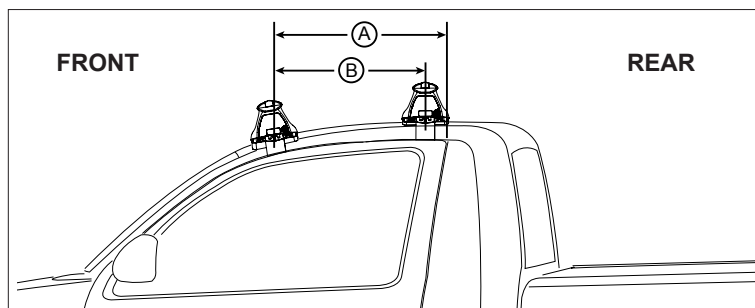

DK365/DK635F Rhino-Rack VA, DA, Euro & HD crossbar instruction

Measurement A: CENTRE of door jamb to CENTRE arrow of leg foot plate.

Measurement B: CENTRE of Front leg foot plate arrow to CENTRE of Rear leg foot plate arrow.

Carrying capacity: Roof rack is rated to 75kg. Please refer to manufacturers handbook for your vehicles maximum roof load capacity. Always use the lower of the two figures.

If your vehicle is not listed on this fitting instruction please refer to your countries Rhino-Rack web site for the latest information.

Direction of Pad, Arrow and Foot Plates