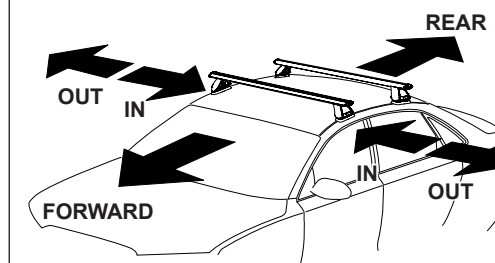

VEHICLE	Date	Measurement A	Measurement B	Load Rating (includes racks 5kg/ 11lbs)
Holden Commodore VF ute & HSV GEN-F Maloo ute	06/13-	450mm / 17,23/32	390mm / 15,23/64"	75kg/ 165lbs
HSV E-Series Maloo ute	10/07-05/13	450mm / 17,23/32	390mm / 15,23/64"	75kg/ 165lbs
Holden Commodore VF ute (single bar) & HSV GEN-F Maloo ute (single bar)	06/13-	260mm / 10,1/4		30kg / 66lbs
HSV E-Series Maloo ute (single bar)	10/07-05/13	260mm / 10,1/4		30kg / 66lbs