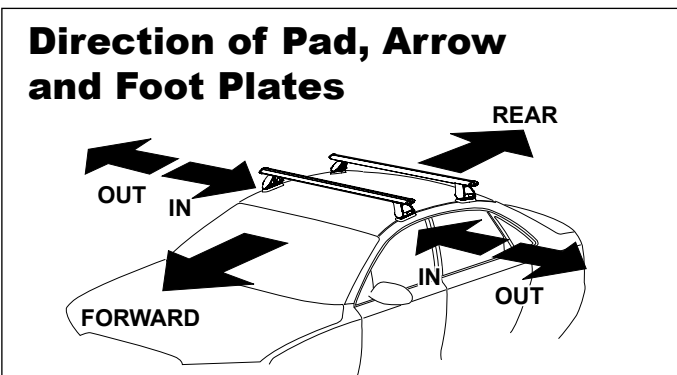

DK363 Rhino-Rack VA, DA, Euro & HD crossbar instruction

Measurement A: CENTRE of door jamb to CENTRE arrow of leg foot plate.

Measurement B: CENTRE of Front leg foot plate arrow to CENTRE of Rear leg foot plate arrow.

Carrying capacity: Roof rack is rated to 75kg. Please refer to manufacturers handbook for your vehicles maximum roof load capacity. Always use the lower of the two figures.

If your vehicle is not listed on this fitting instruction please refer to your countries Rhino-Rack web site for the latest information.

VEHICLE	Date	Measurement A	Measurement B	Load Rating (includes racks 5kg/ 11lbs)
Renault Fluence 4dr sedan X38	10-	280mm / 11,1/64"	700mm / 27,9/16"	75kg/ 165lbs
Renault Fluence Z.E. 4dr sedan X38	12-	280mm / 11,1/64"	700mm / 27,9/16"	75kg/ 165lbs