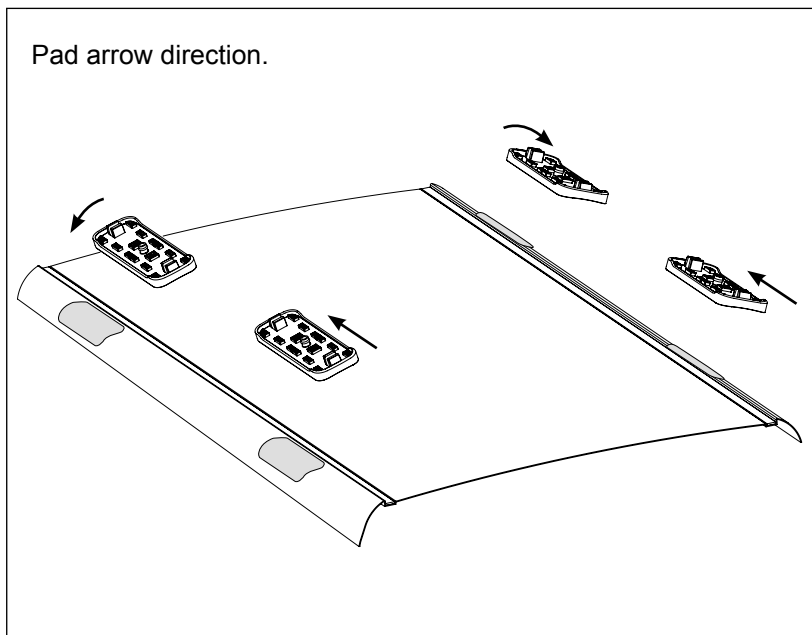

DK363 Rhino-Rack VA, DA, Euro & HD crossbar instruction

Measurement A: CENTRE of door jamb to CENTRE arrow of leg foot plate.

Measurement B: CENTRE of Front leg foot plate arrow to CENTRE of Rear leg foot plate arrow.

Carrying capacity: Roof rack is rated to 75kg. Please refer to manufacturers handbook for your vehicles maximum roof load capacity. Always use the lower of the two figures.

If your vehicle is not listed on this fitting instruction please refer to your countries Rhino-Rack web site for the latest information.

VEHICLE	Date	Measurement A	Measurement B	Load Rating (includes racks 5kg/ 11lbs)
Renault Fluence 4dr sedan X38	10-	280mm / 11,1/64"	700mm / 27,9/16"	75kg/ 165lbs
Renault Fluence Z.E. 4dr sedan X38	12-	280mm / 11,1/64"	700mm / 27,9/16"	75kg/ 165lbs