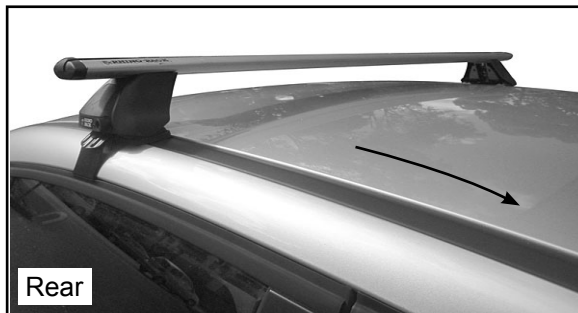

DK363 Rhino-Rack VA, DA, Euro & HD crossbar instruction

Measurement A: CENTRE of door jamb to CENTRE arrow of leg foot plate.

Measurement B: CENTRE of Front leg foot plate arrow to CENTRE of Rear leg foot plate arrow.

Carrying capacity: Roof rack is rated to 75kg. Please refer to manufacturers handbook for your vehicles maximum roof load capacity. Always use the lower of the two figures.

If your vehicle is not listed on this fitting instruction please refer to your countries Rhino-Rack web site for the latest information.

VEHICLE	Date	Measurement A	Measurement B	Load Rating (includes racks 5kg/ 11lbs)
Renault Fluence 4dr sedan X38	10-	280mm / 11,1/64"	700mm / 27,9/16"	75kg/ 165lbs
Renault Fluence Z.E. 4dr sedan X38	12-	280mm / 11,1/64"	700mm / 27,9/16"	75kg/ 165lbs