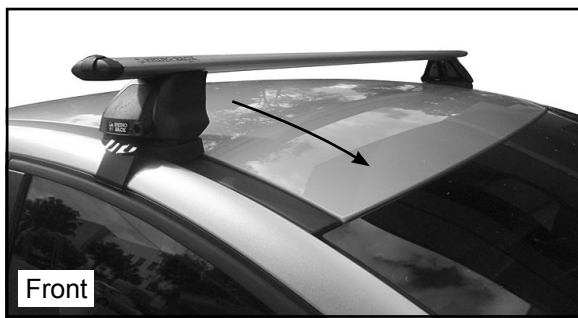

DK363 Rhino-Rack VA, DA, Euro & HD crossbar instruction

Measurement A: CENTRE of door jamb to CENTRE arrow of leg foot plate.

Measurement B: CENTRE of Front leg foot plate arrow to CENTRE of Rear leg foot plate arrow.

Carrying capacity: Roof rack is rated to 75kg. Please refer to manufacturers handbook for your vehicles maximum roof load capacity. Always use the lower of the two figures.

If your vehicle is not listed on this fitting instruction please refer to your countries Rhino-Rack web site for the latest information.

VEHICLE	Date	Measurement A	Measurement B	Load Rating (includes racks 5kg/ 11lbs)
Renault Fluence 4dr sedan X38	10-	280mm / 11,1/64"	700mm / 27,9/16"	75kg/ 165lbs
Renault Fluence Z.E. 4dr sedan X38	12-	280mm / 11,1/64"	700mm / 27,9/16"	75kg/ 165lbs