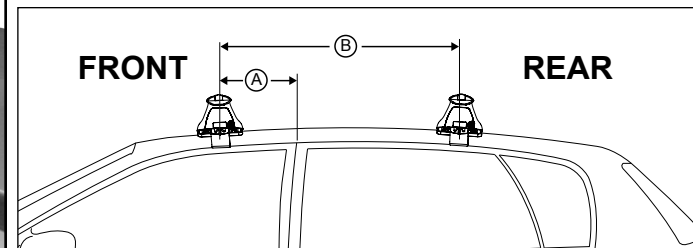

DK363 Rhino-Rack VA, DA, Euro & HD crossbar instruction

Measurement A: CENTRE of door jamb to CENTRE arrow of leg foot plate.

Measurement B: CENTRE of Front leg foot plate arrow to CENTRE of Rear leg foot plate arrow.

Carrying capacity: Roof rack is rated to 75kg. Please refer to manufacturers handbook for your vehicles maximum roof load capacity. Always use the lower of the two figures.

If your vehicle is not listed on this fitting instruction please refer to your countries Rhino-Rack web site for the latest information.

VEHICLE	Date	Measurement A	Measurement B	Load Rating (includes racks 5kg/ 11lbs)
Renault Fluence 4dr sedan X38	10-	280mm / 11,1/64"	700mm / 27,9/16"	75kg/ 165lbs
Renault Fluence Z.E. 4dr sedan X38	12-	280mm / 11,1/64"	700mm / 27,9/16"	75kg/ 165lbs