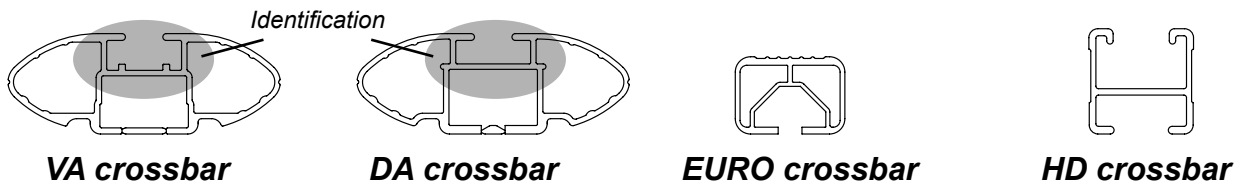

DK363 Rhino-Rack VA, DA, Euro & HD crossbar instruction

IDENTIFICATION CHART

Vehicle	Date	Crossbar	FRONT CROSSBAR					REAR CROSSBAR						
			Front Right Pad/ Clamp	Front Left Pad/ Clamp	Measurement strip length per side	Measurement strip length per side	Measurement Distance (x)	Foot plate arrow direction	Rear Right Pad/ Clamp	Rear Left Pad/ Clamp	Measurement strip length per side	Measurement strip length per side	Measurement Distance (x)	Foot plate arrow direction
Renault Fluence 4dr sedan X38	10-	1180mm	142681 SUB0148	142680 SUB0148	175mm	120mm	918mm / 36,9/64"	OUT	M365 SUB0148	M365 SUB0148	177mm	122mm	922mm / 36,19/64"	IN
			Arrow OUT						Arrow FORWARD					
Renault Fluence Z.E. 4dr sedan X38	12-	1180mm	142681 SUB0148	142680 SUB0148	175mm	120mm	918mm / 36,9/64"	OUT	M365 SUB0148	M365 SUB0148	177mm	122mm	922mm / 36,19/64"	IN
			Arrow OUT						Arrow FORWARD					

DK363 Rhino-Rack VA, DA, Euro & HD crossbar instruction

Measurement A: CENTRE of door jamb to CENTRE arrow of leg foot plate.

Measurement B: CENTRE of Front leg foot plate arrow to CENTRE of Rear leg foot plate arrow.

VEHICLE	Date	Measurement A	Measurement B	Load Rating (includes racks 5kg/ 11lbs)
Renault Fluence 4dr sedan X38	10-	280mm / 11,1/64"	700mm / 27,9/16"	75kg/ 165lbs
Renault Fluence Z.E. 4dr sedan X38	12-	280mm / 11,1/64"	700mm / 27,9/16"	75kg/ 165lbs