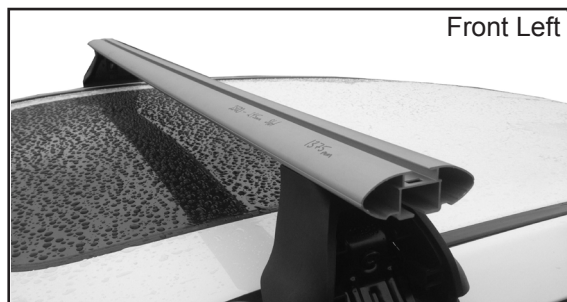

Rear Left

DK354 Rhino-Rack VA, DA, Euro & HD crossbar instruction

CONTROLLED

Measurement A: CENTRE of door jamb to CENTRE arrow of leg foot plate.

Measurement B: CENTRE of Front leg foot plate arrow to CENTRE of Rear leg foot plate arrow.

Carrying capacity: Roof rack is rated to 75kg. Please refer to manufacturers handbook for your vehicles maximum roof load capacity. Always use the lower of the two figures.

If your vehicle is not listed on this fitting instruction please refer to your countries Rhino-Rack web site for the latest information.

Front Left