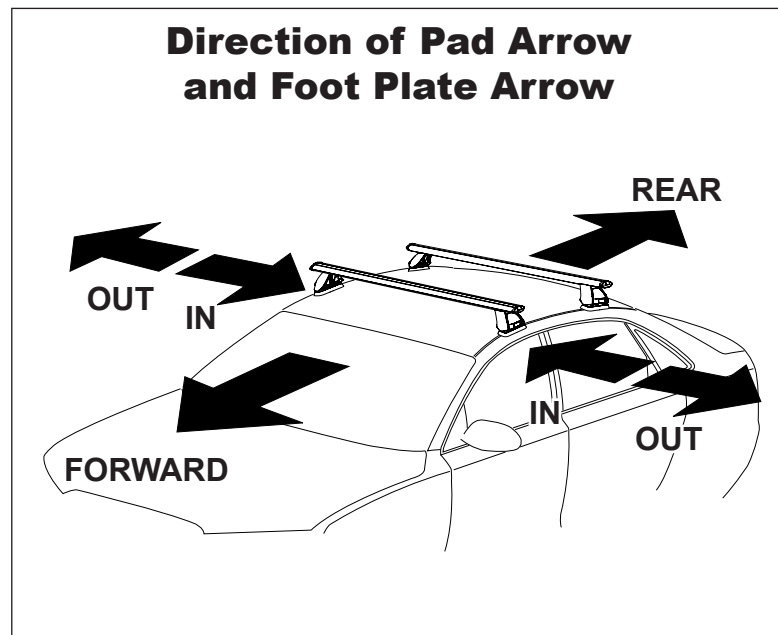

VEHICLE	Date	Measurement A	Measurement B	Load Rating (includes racks 5kg/ 11lbs)
Acura RLX 4dr sedan	2014-	150mm / 5,29/32"	700mm / 27,9/16"	60kg / 132lbs