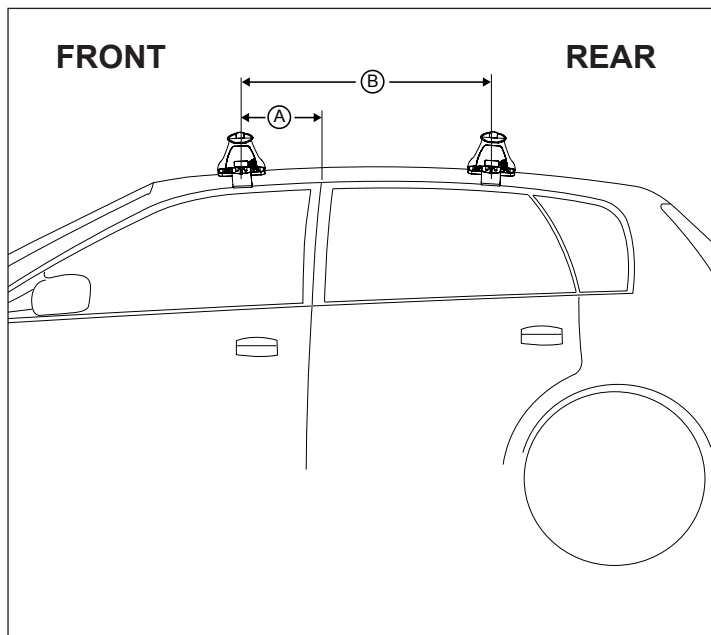

IDENTIFICATION CHART

VA crossbar

EURO crossbar

HD crossbar

FRONT CROSSBAR

Vehicle	Date	Crossbar	FRONT CROSSBAR					FRONT CROSSBAR						
			Front Right Pad/ Clamp	Front Left Pad/ Clamp	Measurement strip length per side	Measurement strip length per side	Measurement Distance (x)	Foot plate arrow direction	Rear Right Pad/ Clamp	Rear Left Pad/ Clamp	Measurement strip length per side	Measurement strip length per side	Measurement Distance (x)	Foot plate arrow direction
Acura RLX 4dr sedan	2014-	1375mm	M367 SUB0172		176mm	121mm	1115mm / 43,57/64"	OUT	M367 SUB0146		168mm	113mm	1099mm / 43,17/64"	OUT
			Pad Arrow FORWARD						Pad Arrow FORWARD					

DK354 Rhino-Rack VA, DA, Euro & HD crossbar instruction

CONTROLLED

Measurement A: CENTRE of door jamb to CENTRE arrow of leg foot plate.

Measurement B: CENTRE of Front leg foot plate arrow to CENTRE of Rear leg foot plate arrow.

Carrying capacity: Roof rack is rated to 75kg. Please refer to manufacturers handbook for your vehicles maximum roof load capacity. Always use the lower of the two figures.

If your vehicle is not listed on this fitting instruction please refer to your countries Rhino-Rack web site for the latest information.

Front Left

Rear Left

VEHICLE	Date	Measurement A	Measurement B	Load Rating (includes racks 5kg/ 11lbs)
Acura RLX 4dr sedan	2014-	150mm / 5,29/32"	700mm / 27,9/16"	60kg / 132lbs