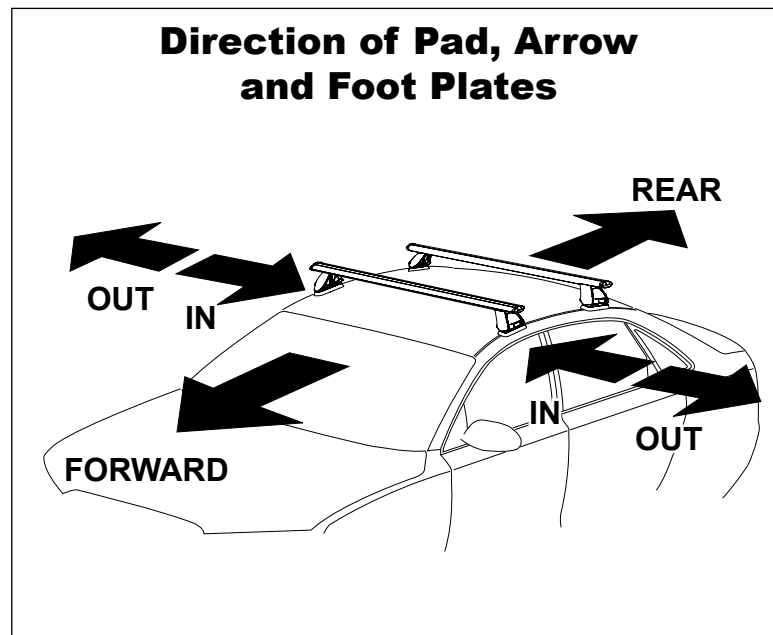

DK352 Rhino-Rack VA, DA, Euro & HD crossbar instruction

Measurement A: CENTRE of door jamb to CENTRE arrow of leg foot plate.

Measurement B: CENTRE of Front leg foot plate arrow to CENTRE of Rear leg foot plate arrow.

Carrying capacity: Roof rack is rated to 75kg. Please refer to manufacturers handbook for your vehicles maximum roof load capacity. Always use the lower of the two figures.

If your vehicle is not listed on this fitting instruction please refer to your countries Rhino-Rack web site for the latest information.

VEHICLE	Date	Measurement A	Measurement B	Load Rating (includes racks 5kg/11lbs)
Hyundai i30 Tourer GD 4dr wagon AU/ NZ	2/13-	75mm / 2,61/64"	660mm / 25,63/64"	75kg / 165lbs
Hyundai i30 Tourer GD 4dr wagon UK/ EUR	13-	75mm / 2,61/64"	660mm / 25,63/64"	75kg / 165lbs