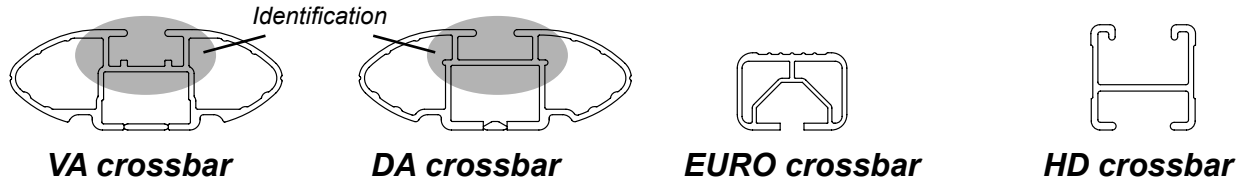

DK352 Rhino-Rack VA, DA, Euro & HD crossbar instruction

IDENTIFICATION CHART

| Vehicle | Date | Crossbar | FRONT CROSSBAR | | | | | REAR CROSSBAR | | | | | | |
|---|--------|----------|------------------------|-----------------------|-----------------------------------|-----------------------------------|----------------------------|----------------------------|-----------------------|----------------------|-----------------------------------|-----------------------------------|----------------------------|----------------------------|
| | | | Front Right Pad/ Clamp | Front Left Pad/ Clamp | Measurement strip length per side | Measurement strip length per side | Measurement Distance (x) | Foot plate arrow direction | Rear Right Pad/ Clamp | Rear Left Pad/ Clamp | Measurement strip length per side | Measurement strip length per side | Measurement Distance (x) | Foot plate arrow direction |
| Hyundai i30 Tourer GD 4dr wagon AU/ NZ | 02/13- | 1260mm | 142617 SUB0264 | | 190mm | 77mm | 1028mm / 40,15/32" | OUT | 142617 SUB0256 | | 168mm | 55mm | 984mm / 38,3/4" | OUT |
| | | | Arrow OUT | | | | | | Arrow OUT | | | | | |
| Hyundai i30 Tourer GD 4dr wagon UK/ EUR | 13- | 1260mm | 142617 SUB0264 | | 190mm | 77mm | 1028mm / 40,15/32" | OUT | 142617 SUB0256 | | 168mm | 55mm | 984mm / 38,3/4" | OUT |
| | | | Arrow OUT | | | | | | Arrow OUT | | | | | |
| | | | | | | | | | | | | | | |
| | | | | | | | | | | | | | | |
| | | | | | | | | | | | | | | |

DK352 Rhino-Rack VA, DA, Euro & HD crossbar instruction

Measurement A: CENTRE of door jamb to CENTRE arrow of leg foot plate.

Measurement B: CENTRE of Front leg foot plate arrow to CENTRE of Rear leg foot plate arrow.