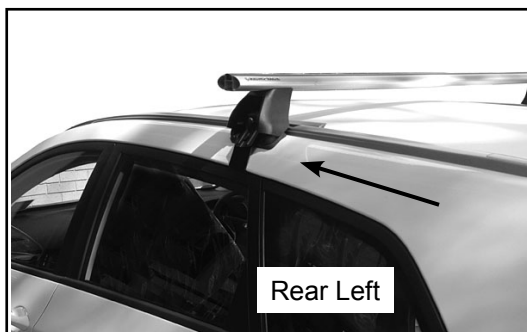

DK352 Rhino-Rack VA, DA, Euro & HD crossbar instruction

Measurement A: CENTRE of door jamb to CENTRE arrow of leg foot plate.

Measurement B: CENTRE of Front leg foot plate arrow to CENTRE of Rear leg foot plate arrow.

Carrying capacity: Roof rack is rated to 75kg. Please refer to manufacturers handbook for your vehicles maximum roof load capacity. Always use the lower of the two figures.

If your vehicle is not listed on this fitting instruction please refer to your countries Rhino-Rack web site for the latest information.

VEHICLE	Date	Measurement A	Measurement B	Load Rating (includes racks 5kg/11lbs)
Hyundai i30 Tourer GD 4dr wagon AU/ NZ	2/13-	75mm / 2,61/64"	660mm / 25,63/64"	75kg / 165lbs
Hyundai i30 Tourer GD 4dr wagon UK/ EUR	13-	75mm / 2,61/64"	660mm / 25,63/64"	75kg / 165lbs