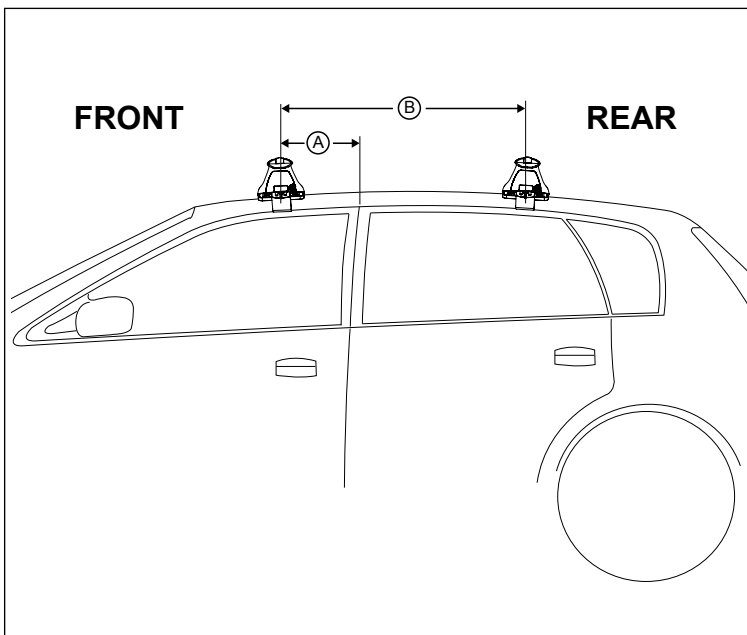

DK352 Rhino-Rack VA, DA, Euro & HD crossbar instruction

IDENTIFICATION CHART

| Vehicle | Date | Crossbar | FRONT CROSSBAR | | | | | REAR CROSSBAR | | | | | | |
|---|--------|----------|------------------------|-----------------------|-----------------------------------|-----------------------------------|----------------------------|----------------------------|-----------------------|----------------------|-----------------------------------|-----------------------------------|----------------------------|----------------------------|
| | | | Front Right Pad/ Clamp | Front Left Pad/ Clamp | Measurement strip length per side | Measurement strip length per side | Measurement Distance (x) | Foot plate arrow direction | Rear Right Pad/ Clamp | Rear Left Pad/ Clamp | Measurement strip length per side | Measurement strip length per side | Measurement Distance (x) | Foot plate arrow direction |
| Hyundai i30 Tourer GD 4dr wagon AU/ NZ | 02/13- | 1260mm | 142617 SUB0264 | | 190mm | 77mm | 1028mm / 40,15/32" | OUT | 142617 SUB0256 | | 168mm | 55mm | 984mm / 38,3/4" | OUT |
| | | | Arrow OUT | | | | | | Arrow OUT | | | | | |
| Hyundai i30 Tourer GD 4dr wagon UK/ EUR | 13- | 1260mm | 142617 SUB0264 | | 190mm | 77mm | 1028mm / 40,15/32" | OUT | 142617 SUB0256 | | 168mm | 55mm | 984mm / 38,3/4" | OUT |
| | | | Arrow OUT | | | | | | Arrow OUT | | | | | |
| | | | | | | | | | | | | | | |
| | | | | | | | | | | | | | | |
| | | | | | | | | | | | | | | |

DK352 Rhino-Rack VA, DA, Euro & HD crossbar instruction

Measurement A: CENTRE of door jamb to CENTRE arrow of leg foot plate.

Measurement B: CENTRE of Front leg foot plate arrow to CENTRE of Rear leg foot plate arrow.

Carrying capacity: Roof rack is rated to 75kg. Please refer to manufacturers handbook for your vehicles maximum roof load capacity. Always use the lower of the two figures.

If your vehicle is not listed on this fitting instruction please refer to your countries Rhino-Rack web site for the latest information.