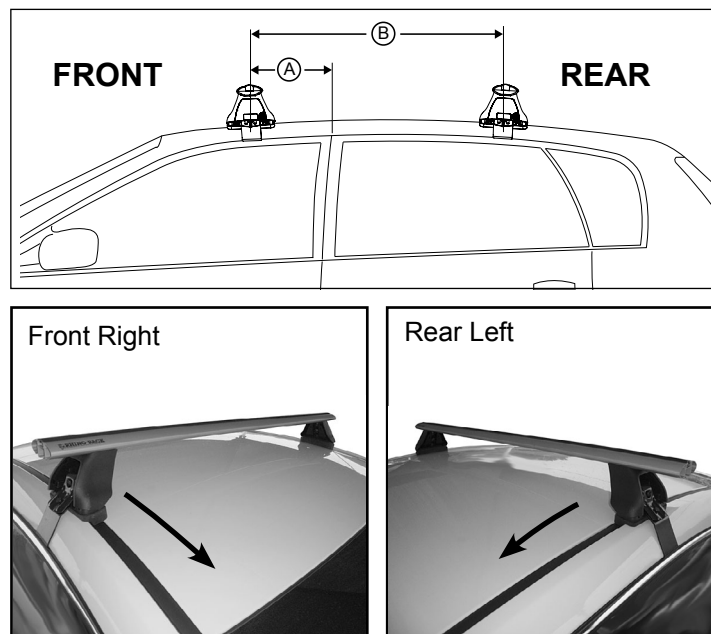

DK348 Rhino-Rack VA, DA, Euro & HD crossbar instruction

Measurement A: CENTRE of door jamb to CENTRE arrow of leg foot plate.

Measurement B: CENTRE of Front leg foot plate arrow to CENTRE of Rear leg foot plate arrow.

Carrying capacity: Roof rack is rated to 75kg. Please refer to manufacturers handbook for your vehicles maximum roof load capacity. Always use the lower of the two figures.

If your vehicle is not listed on this fitting instruction please refer to your countries Rhino-Rack web site for the latest information.

VEHICLE	Date	Measurement A	Measurement B	Load Rating (includes racks 5kg/11lbs)
Hyundai i40 4dr sedan VF (AU) <i>(excludes Panoramic glass roof)</i>	06/12-	300mm / 11,13/16"	700mm / 27,9/16"	75kg / 165lbs
Hyundai i40 4dr saloon VF (UK/ EUR) <i>(excludes Panoramic glass roof)</i>	12-	300mm / 11,13/16"	700mm / 27,9/16"	75kg / 165lbs