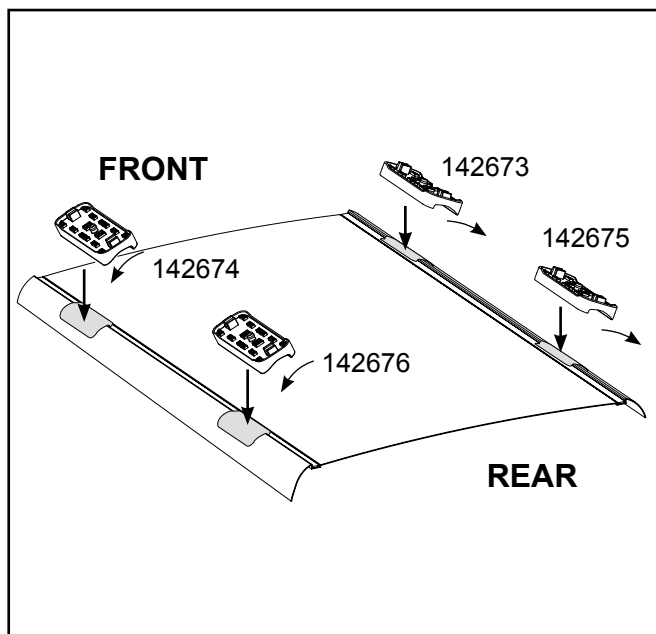

## IDENTIFICATION CHART

Vehicle	Date	Crossbar	FRONT CROSSBAR						REAR CROSSBAR					
			Front Right Pad/ Clamp	Front Left Pad/ Clamp	Measurement strip length per side	Measurement strip length per side	Measurement Distance ( x )	Foot plate arrow direction	Rear Right Pad/ Clamp	Rear Left Pad/ Clamp	Measurement strip length per side	Measurement strip length per side	Measurement Distance ( x )	Foot plate arrow direction
Hyundai i40 4dr sedan VF (AU) (excl Panoramic glass roof)	06/12-	1260mm	142673 SUB0369	142674 SUB0369	176mm	63mm	1000mm / 39,3/8"	OUT	142675 SUB0262	142676 SUB0262	160mm	47mm	968mm / 38,7/64"	OUT
			Arrow FORWARD						Arrow FORWARD					
Hyundai i40 4dr saloon VF (UK/EUR) (excl Panoramic glass roof)	12-	1260mm	142673 SUB0369	142674 SUB0369	176mm	63mm	1000mm / 39,3/8"	OUT	142675 SUB0262	142676 SUB0262	160mm	47mm	968mm / 38,7/64"	OUT
			Arrow FORWARD						Arrow FORWARD					

# DK348 Rhino-Rack VA, DA, Euro & HD crossbar instruction

**Measurement A:** CENTRE of door jamb to CENTRE arrow of leg foot plate.

**Measurement B:** CENTRE of Front leg foot plate arrow to CENTRE of Rear leg foot plate arrow.

VEHICLE	Date	Measurement A	Measurement B	Load Rating (includes racks 5kg/11lbs)
Hyundai i40 4dr sedan VF (AU) <i>(excludes Panoramic glass roof)</i>	06/12-	300mm / 11,13/16"	700mm / 27,9/16"	75kg / 165lbs
Hyundai i40 4dr saloon VF (UK/ EUR) <i>(excludes Panoramic glass roof)</i>	12-	300mm / 11,13/16"	700mm / 27,9/16"	75kg / 165lbs