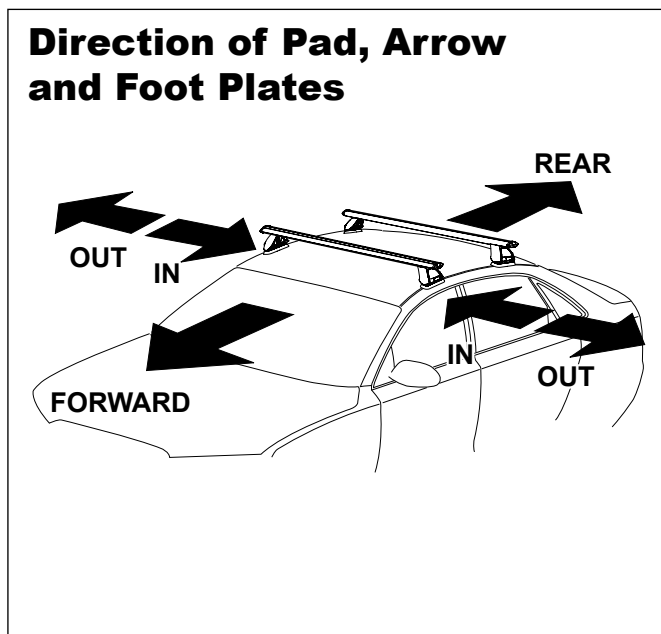

DK348 Rhino-Rack VA, DA, Euro & HD crossbar instruction

Measurement A: CENTRE of door jamb to CENTRE arrow of leg foot plate.

Measurement B: CENTRE of Front leg foot plate arrow to CENTRE of Rear leg foot plate arrow.

Carrying capacity: Roof rack is rated to 75kg. Please refer to manufacturers handbook for your vehicles maximum roof load capacity. Always use the lower of the two figures.

If your vehicle is not listed on this fitting instruction please refer to your countries Rhino-Rack web site for the latest information.

VEHICLE	Date	Measurement A	Measurement B	Load Rating (includes racks 5kg/11lbs)
Hyundai i40 4dr sedan VF (AU) <i>(excludes Panoramic glass roof)</i>	06/12-	300mm / 11,13/16"	700mm / 27,9/16"	75kg / 165lbs
Hyundai i40 4dr saloon VF (UK/ EUR) <i>(excludes Panoramic glass roof)</i>	12-	300mm / 11,13/16"	700mm / 27,9/16"	75kg / 165lbs