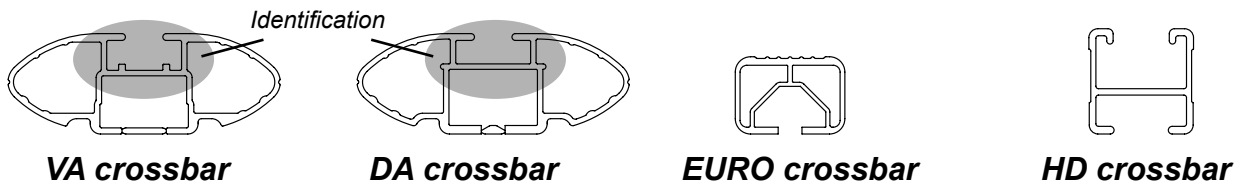

# DK348 Rhino-Rack VA, DA, Euro & HD crossbar instruction

## IDENTIFICATION CHART

Vehicle	Date	Crossbar	FRONT CROSSBAR						REAR CROSSBAR					
			Front Right Pad/ Clamp	Front Left Pad/ Clamp	Measurement strip length per side	Measurement strip length per side	Measurement Distance ( x )	Foot plate arrow direction	Rear Right Pad/ Clamp	Rear Left Pad/ Clamp	Measurement strip length per side	Measurement strip length per side	Measurement Distance ( x )	Foot plate arrow direction
Hyundai i40 4dr sedan VF (AU) (excl Panoramic glass roof)	06/12-	1260mm	142673 SUB0369	142674 SUB0369	176mm	63mm	1000mm / 39,3/8"	OUT	142675 SUB0262	142676 SUB0262	160mm	47mm	968mm / 38,7/64"	OUT
			Arrow FORWARD						Arrow FORWARD					
Hyundai i40 4dr saloon VF (UK/EUR) (excl Panoramic glass roof)	12-	1260mm	142673 SUB0369	142674 SUB0369	176mm	63mm	1000mm / 39,3/8"	OUT	142675 SUB0262	142676 SUB0262	160mm	47mm	968mm / 38,7/64"	OUT
			Arrow FORWARD						Arrow FORWARD					

# DK348 Rhino-Rack VA, DA, Euro & HD crossbar instruction

**Measurement A:** CENTRE of door jamb to CENTRE arrow of leg foot plate.

**Measurement B:** CENTRE of Front leg foot plate arrow to CENTRE of Rear leg foot plate arrow.