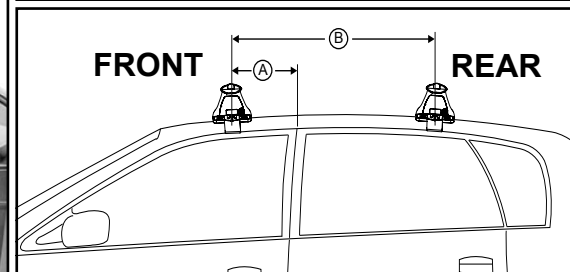

DK346 Rhino-Rack VA, DA, Euro & HD crossbar instruction

IDENTIFICATION CHART

Vehicle	Date	Crossbar	FRONT CROSSBAR						REAR CROSSBAR					
			Front Right Pad/ Clamp	Front Left Pad/ Clamp	Measurement strip length per side	Measurement strip length per side	Measurement Distance (x)	Foot plate arrow direction	Rear Right Pad/ Clamp	Rear Left Pad/ Clamp	Measurement strip length per side	Measurement strip length per side	Measurement Distance (x)	Foot plate arrow direction
Holden Cruze 5dr hatch JH	11/11-	1180mm	M282 SUB0256	M281 SUB0256	166mm	111mm	900mm / 35,7/16"	OUT	M284 SUB0458	M283 SUB0458	144mm	89mm	856mm / 33,45/64"	OUT
			Arrow FORWARD						Arrow FORWARD					
Chevrolet Cruze 5dr hatch	11-	1180mm	M282 SUB0256	M281 SUB0256	166mm	111mm	900mm / 35,7/16"	OUT	M284 SUB0458	M283 SUB0458	144mm	89mm	856mm / 33,45/64"	OUT
			Arrow FORWARD						Arrow FORWARD					

DK346 Rhino-Rack VA, DA, Euro & HD crossbar instruction

Measurement A: CENTRE of door jamb to CENTRE arrow of leg foot plate.

Measurement B: CENTRE of Front leg foot plate arrow to CENTRE of Rear leg foot plate arrow.

Arrow underside of all roof pads faces forward.

Rear Crossbar shown

Direction of Pad, Arrow and Foot Plates

FRONT REAR

VEHICLE	Date	Measurement A	Measurement B	Load Rating (includes racks 5kg/11lbs)
Holden Cruze 5dr hatch JH	11/11-	240mm / 9,29/64"	700mm / 27,9/16"	75kg / 165lbs
Chevrolet Cruze 5dr hatch	11-	240mm / 9,29/64"	700mm / 27,9/16"	75kg / 165lbs