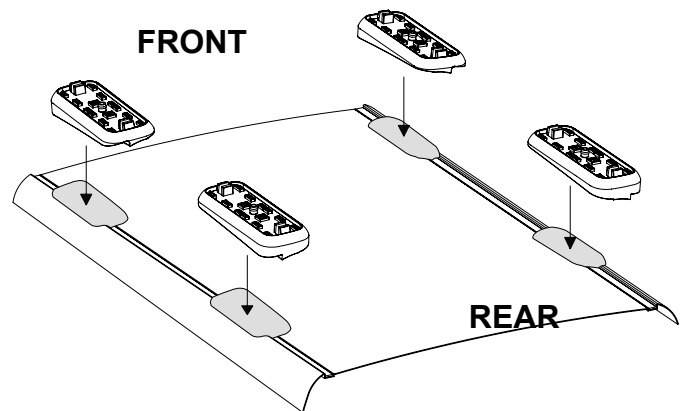

DK346 Rhino-Rack VA, DA, Euro & HD crossbar instruction

IDENTIFICATION CHART

Vehicle	Date	Crossbar	FRONT CROSSBAR						REAR CROSSBAR					
			Front Right Pad/ Clamp	Front Left Pad/ Clamp	Measurement strip length per side	Measurement strip length per side	Measurement Distance (x)	Foot plate arrow direction	Rear Right Pad/ Clamp	Rear Left Pad/ Clamp	Measurement strip length per side	Measurement strip length per side	Measurement Distance (x)	Foot plate arrow direction
Holden Cruze 5dr hatch JH	11/11-	1180mm	M282 SUB0256	M281 SUB0256	166mm	111mm	900mm / 35,7/16"	OUT	M284 SUB0458	M283 SUB0458	144mm	89mm	856mm / 33,45/64"	OUT
			Arrow FORWARD						Arrow FORWARD					
Chevrolet Cruze 5dr hatch	11-	1180mm	M282 SUB0256	M281 SUB0256	166mm	111mm	900mm / 35,7/16"	OUT	M284 SUB0458	M283 SUB0458	144mm	89mm	856mm / 33,45/64"	OUT
			Arrow FORWARD						Arrow FORWARD					

DK346 Rhino-Rack VA, DA, Euro & HD crossbar instruction

Measurement A: CENTRE of door jamb to CENTRE arrow of leg foot plate.

Measurement B: CENTRE of Front leg foot plate arrow to CENTRE of Rear leg foot plate arrow.

Carrying capacity: Roof rack is rated to 75kg. Please refer to manufacturers handbook for your vehicles maximum roof load capacity. Always use the lower of the two figures.

If your vehicle is not listed on this fitting instruction please refer to your countries Rhino-Rack web site for the latest information.

Arrow underside of all roof pads faces forward.

Rear Crossbar shown

Direction of Pad, Arrow and Foot Plates

FRONT REAR

VEHICLE	Date	Measurement A	Measurement B	Load Rating (includes racks 5kg/11lbs)
Holden Cruze 5dr hatch JH	11/11-	240mm / 9,29/64"	700mm / 27,9/16"	75kg / 165lbs
Chevrolet Cruze 5dr hatch	11-	240mm / 9,29/64"	700mm / 27,9/16"	75kg / 165lbs