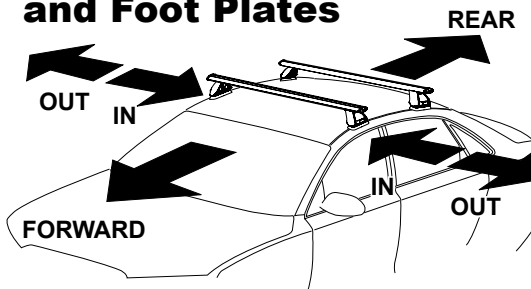

DK346 Rhino-Rack VA, DA, Euro & HD crossbar instruction

Measurement A: CENTRE of door jamb to CENTRE arrow of leg foot plate.

Measurement B: CENTRE of Front leg foot plate arrow to CENTRE of Rear leg foot plate arrow.

Carrying capacity: Roof rack is rated to 75kg. Please refer to manufacturers handbook for your vehicles maximum roof load capacity. Always use the lower of the two figures.

If your vehicle is not listed on this fitting instruction please refer to your countries Rhino-Rack web site for the latest information.

Arrow underside of all roof pads faces forward.

Rear Crossbar shown

Direction of Pad, Arrow and Foot Plates

FRONT REAR

VEHICLE	Date	Measurement A	Measurement B	Load Rating (includes racks 5kg/11lbs)
Holden Cruze 5dr hatch JH	11/11-	240mm / 9,29/64"	700mm / 27,9/16"	75kg / 165lbs
Chevrolet Cruze 5dr hatch	11-	240mm / 9,29/64"	700mm / 27,9/16"	75kg / 165lbs