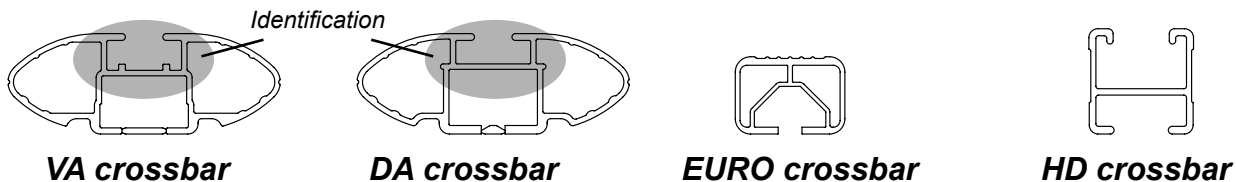

DK346 Rhino-Rack VA, DA, Euro & HD crossbar instruction

IDENTIFICATION CHART

Vehicle	Date	Crossbar	FRONT CROSSBAR						REAR CROSSBAR					
			Front Right Pad/ Clamp	Front Left Pad/ Clamp	Measurement strip length per side	Measurement strip length per side	Measurement Distance (x)	Foot plate arrow direction	Rear Right Pad/ Clamp	Rear Left Pad/ Clamp	Measurement strip length per side	Measurement strip length per side	Measurement Distance (x)	Foot plate arrow direction
Holden Cruze 5dr hatch JH	11/11-	1180mm	M282 SUB0256	M281 SUB0256	166mm	111mm	900mm / 35,7/16"	OUT	M284 SUB0458	M283 SUB0458	144mm	89mm	856mm / 33,45/64"	OUT
			Arrow FORWARD						Arrow FORWARD					
Chevrolet Cruze 5dr hatch	11-	1180mm	M282 SUB0256	M281 SUB0256	166mm	111mm	900mm / 35,7/16"	OUT	M284 SUB0458	M283 SUB0458	144mm	89mm	856mm / 33,45/64"	OUT
			Arrow FORWARD						Arrow FORWARD					

DK346 Rhino-Rack VA, DA, Euro & HD crossbar instruction

Measurement A: CENTRE of door jamb to CENTRE arrow of leg foot plate.

Measurement B: CENTRE of Front leg foot plate arrow to CENTRE of Rear leg foot plate arrow.

Arrow underside of all roof pads faces forward.

Rear Crossbar shown

Direction of Pad, Arrow and Foot Plates

FRONT REAR

VEHICLE	Date	Measurement A	Measurement B	Load Rating (includes racks 5kg/11lbs)
Holden Cruze 5dr hatch JH	11/11-	240mm / 9,29/64"	700mm / 27,9/16"	75kg / 165lbs
Chevrolet Cruze 5dr hatch	11-	240mm / 9,29/64"	700mm / 27,9/16"	75kg / 165lbs