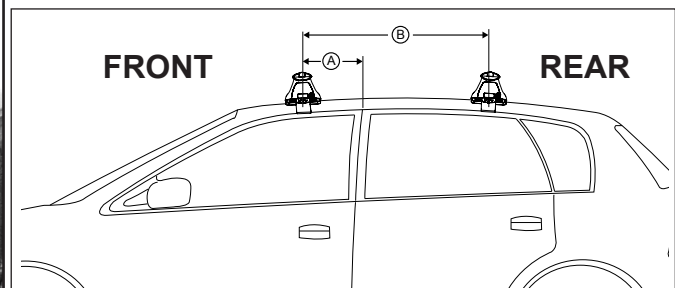

DK345 Rhino-Rack VA, DA, Euro & HD crossbar instruction

Measurement A: CENTRE of door jamb to CENTRE arrow of leg foot plate.

Measurement B: CENTRE of Front leg foot plate arrow to CENTRE of Rear leg foot plate arrow.

Carrying capacity: Roof rack is rated to 75kg. Please refer to manufacturers handbook for your vehicles maximum roof load capacity. Always use the lower of the two figures.

If your vehicle is not listed on this fitting instruction please refer to your countries Rhino-Rack web site for the latest information.

VEHICLE	Date	Measurement A	Measurement B	Load Rating (includes racks 5kg/11lbs)
Audi A5, S5 5dr sportback 8T	10-	310mm / 12,7/32"	700mm / 27,9/16"	75kg / 165lbs