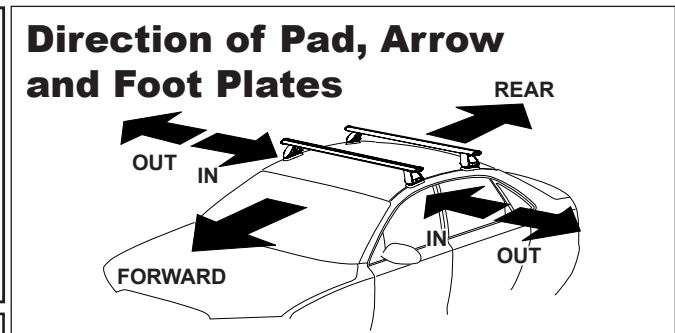

DK345 Rhino-Rack VA, DA, Euro & HD crossbar instruction

Measurement A: CENTRE of door jamb to CENTRE arrow of leg foot plate.

Measurement B: CENTRE of Front leg foot plate arrow to CENTRE of Rear leg foot plate arrow.

Carrying capacity: Roof rack is rated to 75kg. Please refer to manufacturers handbook for your vehicles maximum roof load capacity. Always use the lower of the two figures.

If your vehicle is not listed on this fitting instruction please refer to your countries Rhino-Rack web site for the latest information.

VEHICLE	Date	Measurement A	Measurement B	Load Rating (includes racks 5kg/11lbs)
Audi A5, S5 5dr sportback 8T	10-	310mm / 12,7/32"	700mm / 27,9/16"	75kg / 165lbs