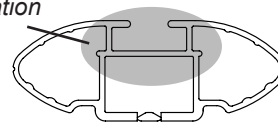

DK345 Rhino-Rack VA, DA, Euro & HD crossbar instruction

IDENTIFICATION CHART

VA crossbar

DA crossbar

EURO crossbar

HD crossbar

Vehicle	Date	Crossbar	FRONT CROSSBAR						REAR CROSSBAR					
			Front Right Pad/ Clamp	Front Left Pad/ Clamp	Measurement strip length per side	Measurement strip length per side	Measurement Distance (x)	Foot plate arrow direction	Rear Right Pad/ Clamp	Rear Left Pad/ Clamp	Measurement strip length per side	Measurement strip length per side	Measurement Distance (x)	Foot plate arrow direction
Audi A5, S5 5dr sportback 8T	10-	1260mm	142612	142612	193mm	80mm	1034mm / 40,45/64"	OUT	M366	M366	185mm	72mm	1018mm / 40,5/64"	OUT
			114546	114547					114410	114409				
			Arrow FORWARD						Arrow FORWARD					

DK345 Rhino-Rack VA, DA, Euro & HD crossbar instruction

Measurement A: CENTRE of door jamb to CENTRE arrow of leg foot plate.

Measurement B: CENTRE of Front leg foot plate arrow to CENTRE of Rear leg foot plate arrow.