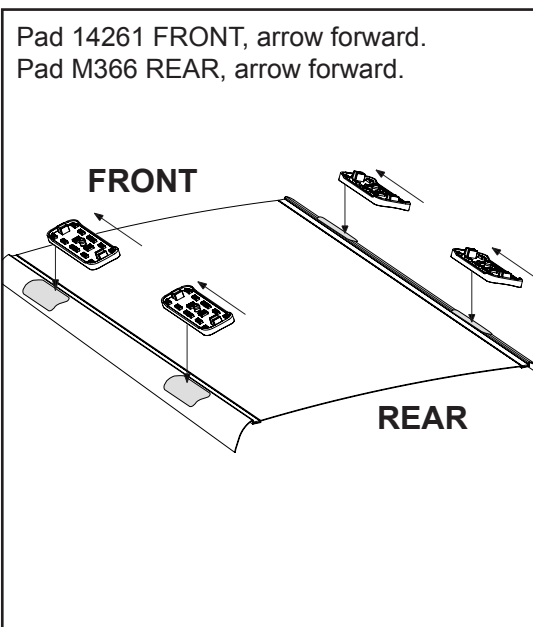

DK345 Rhino-Rack VA, DA, Euro & HD crossbar instruction

Measurement A: CENTRE of door jamb to CENTRE arrow of leg foot plate.

Measurement B: CENTRE of Front leg foot plate arrow to CENTRE of Rear leg foot plate arrow.

Carrying capacity: Roof rack is rated to 75kg. Please refer to manufacturers handbook for your vehicles maximum roof load capacity. Always use the lower of the two figures.

If your vehicle is not listed on this fitting instruction please refer to your countries Rhino-Rack web site for the latest information.

VEHICLE	Date	Measurement A	Measurement B	Load Rating (includes racks 5kg/11lbs)
Audi A5, S5 5dr sportback 8T	10-	310mm / 12,7/32"	700mm / 27,9/16"	75kg / 165lbs