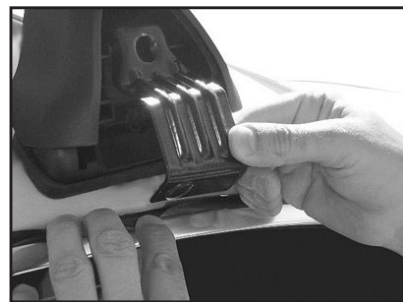

DK345 Rhino-Rack VA, DA, Euro & HD crossbar instruction

Measurement A: CENTRE of door jamb to CENTRE arrow of leg foot plate.

Measurement B: CENTRE of Front leg foot plate arrow to CENTRE of Rear leg foot plate arrow.

Carrying capacity: Roof rack is rated to 75kg. Please refer to manufacturers handbook for your vehicles maximum roof load capacity. Always use the lower of the two figures.

If your vehicle is not listed on this fitting instruction please refer to your countries Rhino-Rack web site for the latest information.

VEHICLE	Date	Measurement A	Measurement B	Load Rating (includes racks 5kg/11lbs)
Audi A5, S5 5dr sportback 8T	10-	310mm / 12,7/32"	700mm / 27,9/16"	75kg / 165lbs