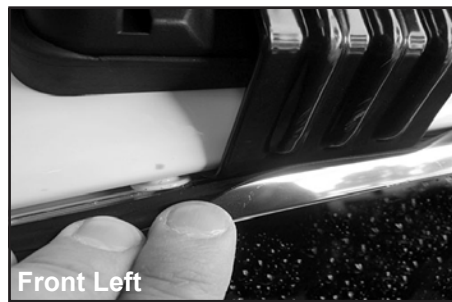

DK345 Rhino-Rack VA, DA, Euro & HD crossbar instruction

Measurement A: CENTRE of door jamb to CENTRE arrow of leg foot plate.

Measurement B: CENTRE of Front leg foot plate arrow to CENTRE of Rear leg foot plate arrow.

Carrying capacity: Roof rack is rated to 75kg. Please refer to manufacturers handbook for your vehicles maximum roof load capacity. Always use the lower of the two figures.

If your vehicle is not listed on this fitting instruction please refer to your countries Rhino-Rack web site for the latest information.

VEHICLE	Date	Measurement A	Measurement B	Load Rating (includes racks 5kg/11lbs)
Audi A5, S5 5dr sportback 8T	10-	310mm / 12,7/32"	700mm / 27,9/16"	75kg / 165lbs