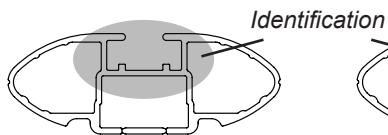

DK345 Rhino-Rack VA, DA, Euro & HD crossbar instruction

IDENTIFICATION CHART

VA crossbar

DA crossbar

EURO crossbar

HD crossbar

Vehicle	Date	Crossbar	FRONT CROSSBAR						REAR CROSSBAR					
			Front Right Pad/ Clamp	Front Left Pad/ Clamp	Measurement strip length per side	Measurement strip length per side	Measurement Distance (x)	Foot plate arrow direction	Rear Right Pad/ Clamp	Rear Left Pad/ Clamp	Measurement strip length per side	Measurement strip length per side	Measurement Distance (x)	Foot plate arrow direction
Audi A5, S5 5dr sportback 8T	10-	1260mm	142612	142612	193mm	80mm	1034mm / 40,45/64"	OUT	M366	M366	185mm	72mm	1018mm / 40,5/64"	OUT
			114546	114547					114410	114409				
			Arrow FORWARD						Arrow FORWARD					

DK345 Rhino-Rack VA, DA, Euro & HD crossbar instruction

Measurement A: CENTRE of door jamb to CENTRE arrow of leg foot plate.

Measurement B: CENTRE of Front leg foot plate arrow to CENTRE of Rear leg foot plate arrow.

VEHICLE	Date	Measurement A	Measurement B	Load Rating (includes racks 5kg/11lbs)
Audi A5, S5 5dr sportback 8T	10-	310mm / 12,7/32"	700mm / 27,9/16"	75kg / 165lbs