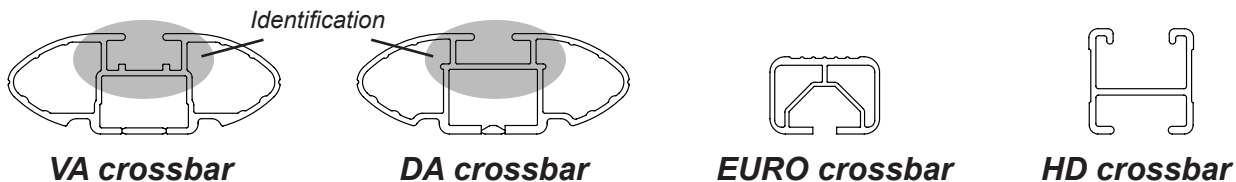

DK340 Rhino-Rack VA, DA, Euro & HD crossbar instruction

IDENTIFICATION CHART

Vehicle	Date	Crossbar	FRONT CROSSBAR						REAR CROSSBAR					
			Front Right Pad/ Clamp	Front Left Pad/ Clamp	Measurement strip length per side	Measurement strip length per side	Measurement Distance (x)	Foot plate arrow direction	Rear Right Pad/ Clamp	Rear Left Pad/ Clamp	Measurement strip length per side	Measurement strip length per side	Measurement Distance (x)	Foot plate arrow direction
Buick Verano 4dr Sedan	2012--	1180mm	142678 SUB0256	142677 SUB0256	174mm	119mm	916mm / 36,1/16"	OUT	142677 SUB0363	142678 SUB0363	137mm	82mm	842mm / 33,5/32"	OUT
			Arrow FORWARD						Arrow FORWARD					

DK340 Rhino-Rack VA, DA, Euro & HD crossbar instruction

Measurement A: CENTRE of door jamb to CENTRE arrow of leg foot plate.

Measurement B: CENTRE of Front leg foot plate arrow to CENTRE of Rear leg foot plate arrow.