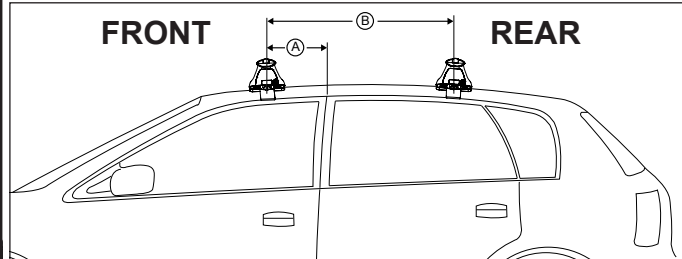

DK340 Rhino-Rack VA, DA, Euro & HD crossbar instruction

Measurement A: CENTRE of door jamb to CENTRE arrow of leg foot plate.

Measurement B: CENTRE of Front leg foot plate arrow to CENTRE of Rear leg foot plate arrow.

Carrying capacity: Roof rack is rated to 75kg. Please refer to manufacturers handbook for your vehicles maximum roof load capacity. Always use the lower of the two figures.

If your vehicle is not listed on this fitting instruction please refer to your countries Rhino-Rack web site for the latest information.

VEHICLE	Date	Measurement A	Measurement B	Load Rating (includes racks 5kg/11lbs)
Buick Verano 4dr Sedan	2012-	270mm / 10,5/8"	700mm / 27,9/16"	75kg / 165lbs