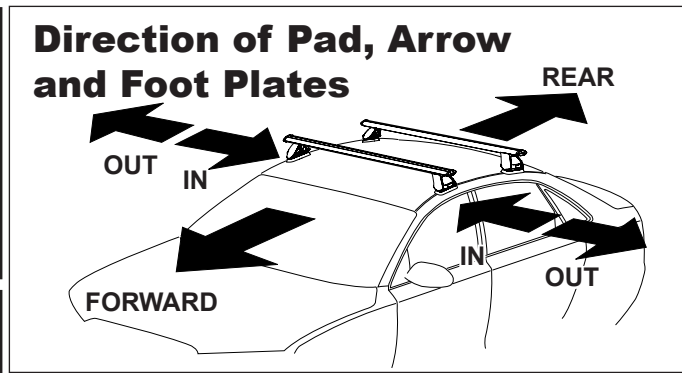

DK340 Rhino-Rack VA, DA, Euro & HD crossbar instruction

Measurement A: CENTRE of door jamb to CENTRE arrow of leg foot plate.

Measurement B: CENTRE of Front leg foot plate arrow to CENTRE of Rear leg foot plate arrow.

Carrying capacity: Roof rack is rated to 75kg. Please refer to manufacturers handbook for your vehicles maximum roof load capacity. Always use the lower of the two figures.

If your vehicle is not listed on this fitting instruction please refer to your countries Rhino-Rack web site for the latest information.

VEHICLE	Date	Measurement A	Measurement B	Load Rating (includes racks 5kg/11lbs)
Buick Verano 4dr Sedan	2012-	270mm / 10,5/8"	700mm / 27,9/16"	75kg / 165lbs