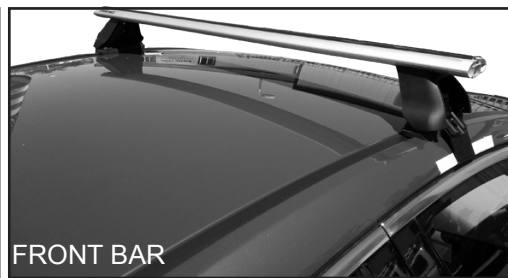

DK340 Rhino-Rack VA, DA, Euro & HD crossbar instruction

Measurement A: CENTRE of door jamb to CENTRE arrow of leg foot plate.

Measurement B: CENTRE of Front leg foot plate arrow to CENTRE of Rear leg foot plate arrow.

Carrying capacity: Roof rack is rated to 75kg. Please refer to manufacturers handbook for your vehicles maximum roof load capacity. Always use the lower of the two figures.

If your vehicle is not listed on this fitting instruction please refer to your countries Rhino-Rack web site for the latest information.

VEHICLE	Date	Measurement A	Measurement B	Load Rating (includes racks 5kg/11lbs)
Buick Verano 4dr Sedan	2012-	270mm / 10,5/8"	700mm / 27,9/16"	75kg / 165lbs