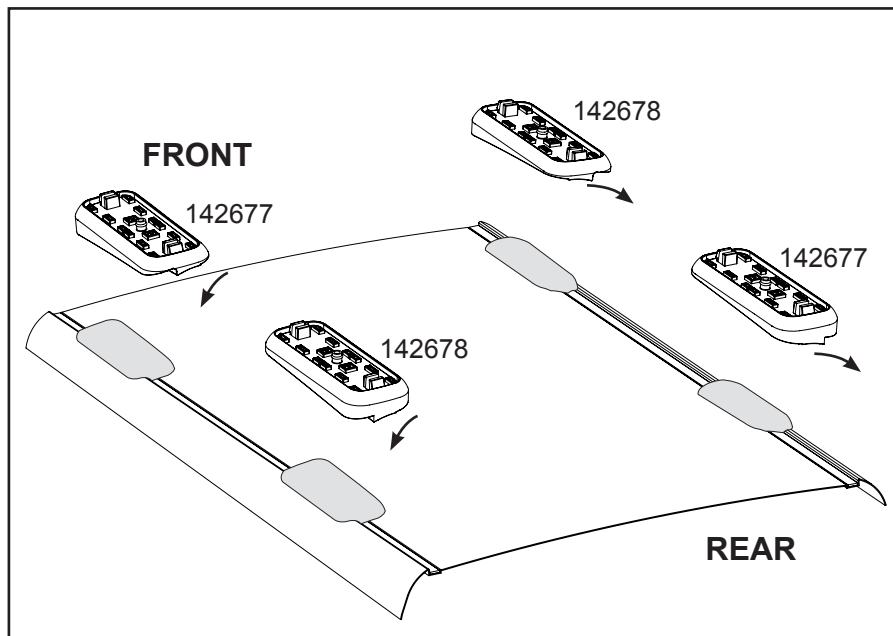

DK340 Rhino-Rack VA, DA, Euro & HD crossbar instruction

IDENTIFICATION CHART

Vehicle	Date	Crossbar	FRONT CROSSBAR						REAR CROSSBAR					
			Front Right Pad/ Clamp	Front Left Pad/ Clamp	Measurement strip length per side	Measurement strip length per side	Measurement Distance (x)	Foot plate arrow direction	Rear Right Pad/ Clamp	Rear Left Pad/ Clamp	Measurement strip length per side	Measurement strip length per side	Measurement Distance (x)	Foot plate arrow direction
Buick Verano 4dr Sedan	2012--	1180mm	142678 SUB0256	142677 SUB0256	174mm	119mm	916mm / 36,1/16"	OUT	142677 SUB0363	142678 SUB0363	137mm	82mm	842mm / 33,5/32"	OUT
			Arrow FORWARD						Arrow FORWARD					

DK340 Rhino-Rack VA, DA, Euro & HD crossbar instruction

Measurement A: CENTRE of door jamb to CENTRE arrow of leg foot plate.

Measurement B: CENTRE of Front leg foot plate arrow to CENTRE of Rear leg foot plate arrow.

VEHICLE	Date	Measurement A	Measurement B	Load Rating (includes racks 5kg/11lbs)
Buick Verano 4dr Sedan	2012-	270mm / 10,5/8"	700mm / 27,9/16"	75kg / 165lbs