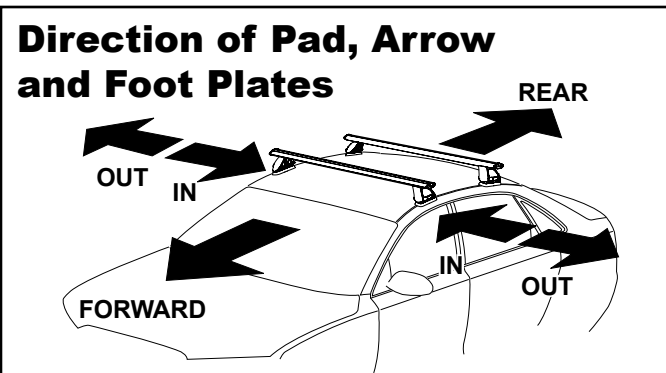

DK339 Rhino-Rack VA, DA, Euro & HD crossbar instruction

Measurement A: CENTRE of door jamb to CENTRE arrow of leg foot plate.

Measurement B: CENTRE of Front leg foot plate arrow to CENTRE of Rear leg foot plate arrow.

Carrying capacity: Roof rack is rated to 75kg. Please refer to manufacturers handbook for your vehicles maximum roof load capacity. Always use the lower of the two figures.

If your vehicle is not listed on this fitting instruction please refer to your countries Rhino-Rack web site for the latest information.

VEHICLE	Date	Measurement A	Measurement B	Load Rating (includes racks 5kg/11lbs)
Infiniti JX35 4dr SUV 5dr SUV	13-13	100mm / 3,15/16"	750mm / 29,17/32"	75kg / 165lbs
Infiniti Qx60/QX60 Hybrid 4 dr SUV	14-	100mm / 3,15/16"	750mm / 29,17/32"	75kg / 165lbs