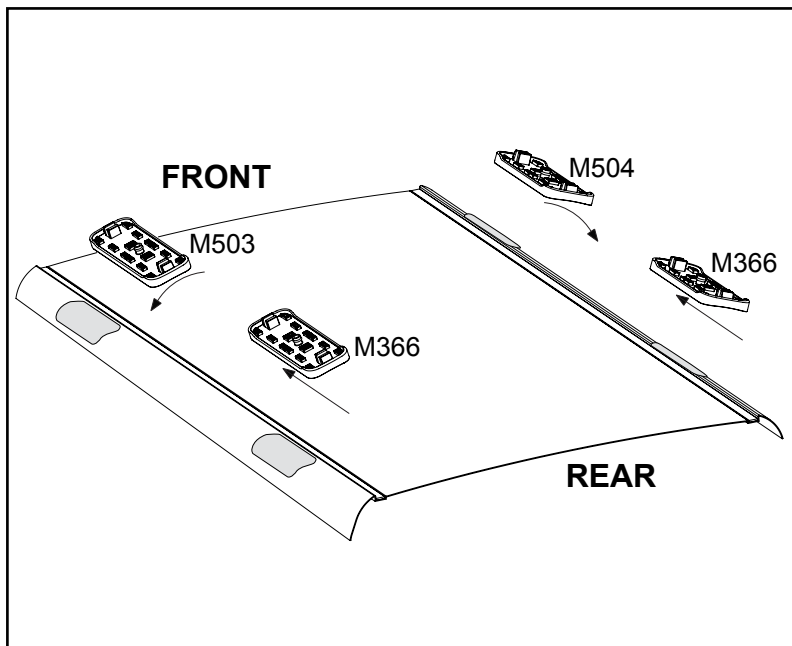

DK339 Rhino-Rack VA, DA, Euro & HD crossbar instruction

Measurement A: CENTRE of door jamb to CENTRE arrow of leg foot plate.

Measurement B: CENTRE of Front leg foot plate arrow to CENTRE of Rear leg foot plate arrow.

Carrying capacity: Roof rack is rated to 75kg. Please refer to manufacturers handbook for your vehicles maximum roof load capacity. Always use the lower of the two figures.

If your vehicle is not listed on this fitting instruction please refer to your countries Rhino-Rack web site for the latest information.

VEHICLE	Date	Measurement A	Measurement B	Load Rating (includes racks 5kg/11lbs)
Infiniti JX35 4dr SUV 5dr SUV	13-13	100mm / 3,15/16"	750mm / 29,17/32"	75kg / 165lbs
Infiniti Qx60/QX60 Hybrid 4 dr SUV	14-	100mm / 3,15/16"	750mm / 29,17/32"	75kg / 165lbs