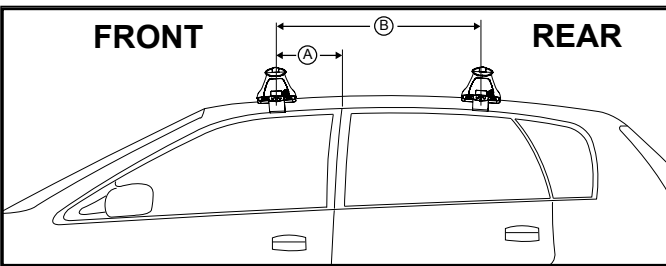

DK339 Rhino-Rack VA, DA, Euro & HD crossbar instruction

Measurement A: CENTRE of door jamb to CENTRE arrow of leg foot plate.

Measurement B: CENTRE of Front leg foot plate arrow to CENTRE of Rear leg foot plate arrow.

Carrying capacity: Roof rack is rated to 75kg. Please refer to manufacturers handbook for your vehicles maximum roof load capacity. Always use the lower of the two figures.

If your vehicle is not listed on this fitting instruction please refer to your countries Rhino-Rack web site for the latest information.

VEHICLE	Date	Measurement A	Measurement B	Load Rating (includes racks 5kg/11lbs)
Infiniti JX35 4dr SUV 5dr SUV	13-13	100mm / 3,15/16"	750mm / 29,17/32"	75kg / 165lbs
Infiniti Qx60/QX60 Hybrid 4 dr SUV	14-	100mm / 3,15/16"	750mm / 29,17/32"	75kg / 165lbs