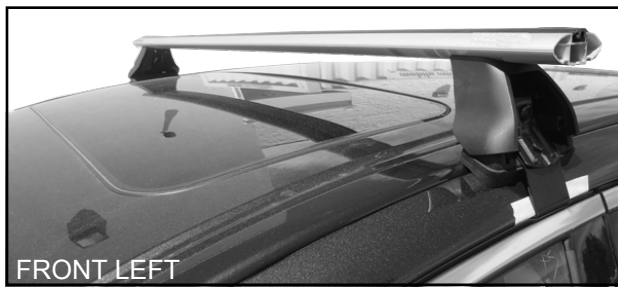

DK339 Rhino-Rack VA, DA, Euro & HD crossbar instruction

Measurement A: CENTRE of door jamb to CENTRE arrow of leg foot plate.

Measurement B: CENTRE of Front leg foot plate arrow to CENTRE of Rear leg foot plate arrow.

Carrying capacity: Roof rack is rated to 75kg. Please refer to manufacturers handbook for your vehicles maximum roof load capacity. Always use the lower of the two figures.

If your vehicle is not listed on this fitting instruction please refer to your countries Rhino-Rack web site for the latest information.

VEHICLE	Date	Measurement A	Measurement B	Load Rating (includes racks 5kg/11lbs)
Infiniti JX35 4dr SUV 5dr SUV	13-13	100mm / 3,15/16"	750mm / 29,17/32"	75kg / 165lbs
Infiniti Qx60/QX60 Hybrid 4 dr SUV	14-	100mm / 3,15/16"	750mm / 29,17/32"	75kg / 165lbs