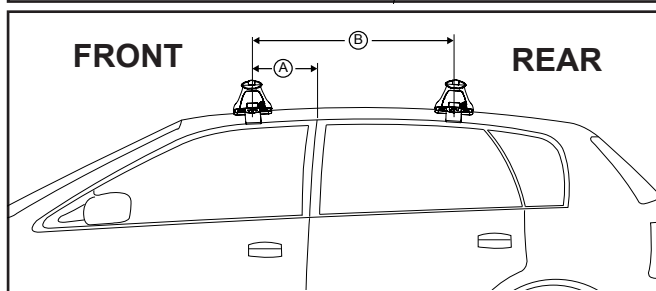

DK338 Rhino-Rack VA, DA, Euro & HD crossbar instruction

Measurement A: CENTRE of door jamb to CENTRE arrow of leg foot plate.

Measurement B: CENTRE of Front leg foot plate arrow to CENTRE of Rear leg foot plate arrow.

Carrying capacity: Roof rack is rated to 75kg. Please refer to manufacturers handbook for your vehicles maximum roof load capacity. Always use the lower of the two figures.

If your vehicle is not listed on this fitting instruction please refer to your countries Rhino-Rack web site for the latest information.

VEHICLE	Date	Measurement A	Measurement B	Load Rating (includes racks 5kg/11lbs)
Chevrolet Malibu 4dr sedan	2013-	280mm / 11,1/32	700mm / 27,9/16"	75kg / 165lbs
Holden Malibu 4dr sedan	07/13-	280mm / 11,1/32	700mm / 27,9/16"	75kg / 165lbs