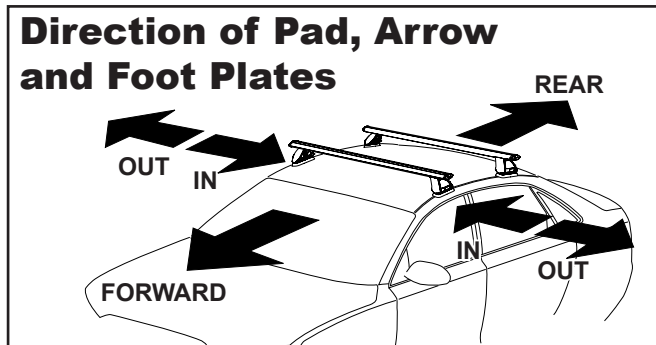

DK338 Rhino-Rack VA, DA, Euro & HD crossbar instruction

Measurement A: CENTRE of door jamb to CENTRE arrow of leg foot plate.

Measurement B: CENTRE of Front leg foot plate arrow to CENTRE of Rear leg foot plate arrow.

Carrying capacity: Roof rack is rated to 75kg. Please refer to manufacturers handbook for your vehicles maximum roof load capacity. Always use the lower of the two figures.

If your vehicle is not listed on this fitting instruction please refer to your countries Rhino-Rack web site for the latest information.

VEHICLE	Date	Measurement A	Measurement B	Load Rating (includes racks 5kg/11lbs)
Chevrolet Malibu 4dr sedan	2013-	280mm / 11,1/32	700mm / 27,9/16"	75kg / 165lbs
Holden Malibu 4dr sedan	07/13-	280mm / 11,1/32	700mm / 27,9/16"	75kg / 165lbs