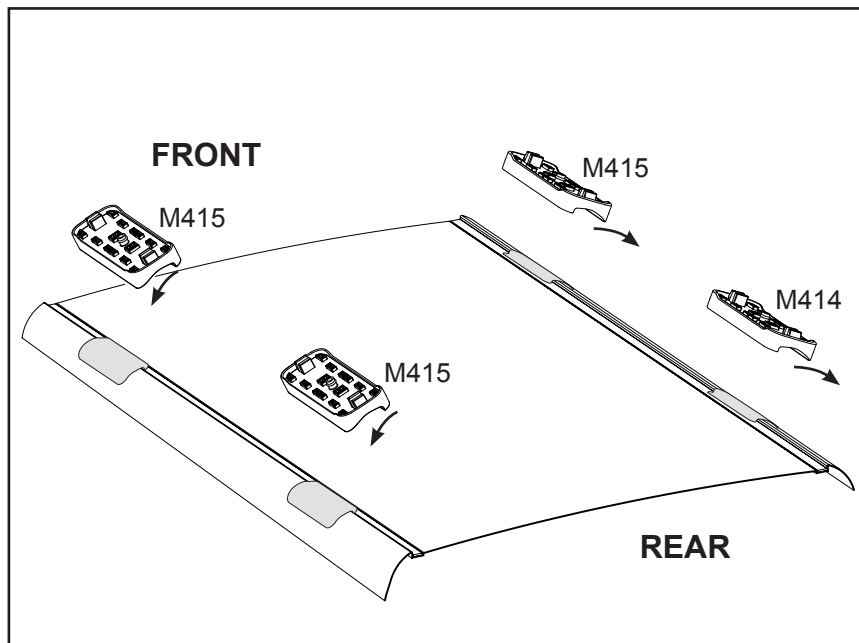

DK338 Rhino-Rack VA, DA, Euro & HD crossbar instruction

IDENTIFICATION CHART

VA crossbar

DA crossbar

EURO crossbar

HD crossbar

Vehicle	Date	Crossbar	FRONT CROSSBAR						REAR CROSSBAR					
			Front Right Pad/ Clamp	Front Left Pad/ Clamp	Measurement strip length per side	Measurement strip length per side	Measurement Distance (x)	Foot plate arrow direction	Rear Right Pad/ Clamp	Rear Left Pad/ Clamp	Measurement strip length per side	Measurement strip length per side	Measurement Distance (x)	Foot plate arrow direction
Chevrolet Malibu 4dr sedan	13-	1260mm	M415 SUB0264	M414 SUB0264	185mm	72mm	1018mm / 40,5/64"	OUT	M414 SUB0148	M415 SUB0148	178mm	65mm	1004mm / 39,17/32"	OUT
			Arrow OUT						Arrow OUT					
Holden Malibu 4dr sedan	07/13-	1260mm	M415 SUB0264	M414 SUB0264	185mm	72mm	1018mm / 40,5/64"	OUT	M414 SUB0148	M415 SUB0148	178mm	65mm	1004mm / 39,17/32"	OUT
			Arrow OUT						Arrow OUT					

DK338 Rhino-Rack VA, DA, Euro & HD crossbar instruction

Measurement A: CENTRE of door jamb to CENTRE arrow of leg foot plate.

Measurement B: CENTRE of Front leg foot plate arrow to CENTRE of Rear leg foot plate arrow.

VEHICLE	Date	Measurement A	Measurement B	Load Rating (includes racks 5kg/11lbs)
Chevrolet Malibu 4dr sedan	2013-	280mm / 11,1/32	700mm / 27,9/16"	75kg / 165lbs
Holden Malibu 4dr sedan	07/13-	280mm / 11,1/32	700mm / 27,9/16"	75kg / 165lbs