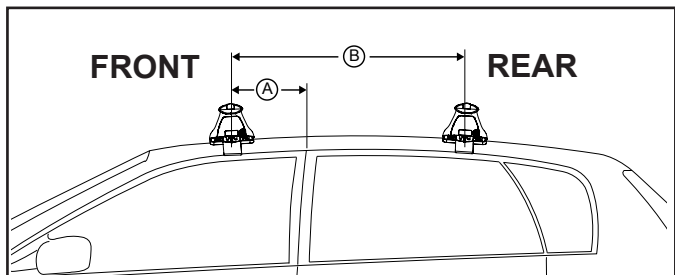

DK327 Rhino-Rack VA, Aero, Euro & HD crossbar instruction

Measurement A: CENTRE of door jamb to CENTRE arrow of leg foot plate.

Measurement B: CENTRE of Front leg foot plate arrow to CENTRE of Rear leg foot plate arrow.

Carrying capacity: Roof rack is rated to 75kg. Please refer to manufacturers handbook for your vehicles maximum roof load capacity. Always use the lower of the two figures.

If your vehicle is not listed on this fitting instruction please refer to your countries Rhino-Rack web site for the latest information.

VEHICLE	Date	Measurement A	Measurement B	Load Rating (includes racks 5kg/ 11lbs)
Holden Barina TM 5dr hatch	2012-	340mm / 13,25/64"	700mm / 27,9/16"	50kg / 110lbs
Chevrolet Aveo 5dr hatch	2012-	340mm / 13,25/64"	700mm / 27,9/16"	50kg / 110lbs