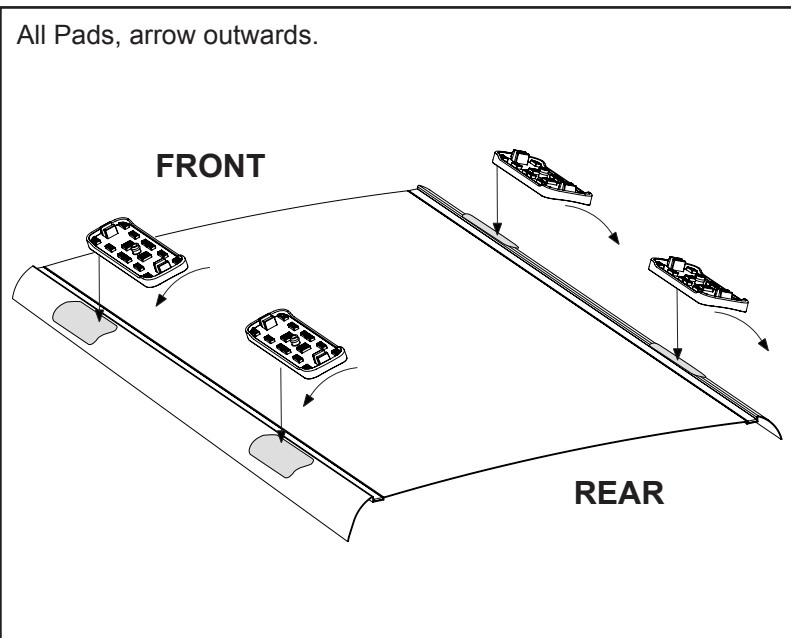

DK327 Rhino-Rack VA, Aero, Euro & HD crossbar instruction

Measurement A: CENTRE of door jamb to CENTRE arrow of leg foot plate.

Measurement B: CENTRE of Front leg foot plate arrow to CENTRE of Rear leg foot plate arrow.

Carrying capacity: Roof rack is rated to 75kg. Please refer to manufacturers handbook for your vehicles maximum roof load capacity. Always use the lower of the two figures.

If your vehicle is not listed on this fitting instruction please refer to your countries Rhino-Rack web site for the latest information.

VEHICLE	Date	Measurement A	Measurement B	Load Rating (includes racks 5kg/ 11lbs)
Holden Barina TM 5dr hatch	2012-	340mm / 13,25/64"	700mm / 27,9/16"	50kg / 110lbs
Chevrolet Aveo 5dr hatch	2012-	340mm / 13,25/64"	700mm / 27,9/16"	50kg / 110lbs