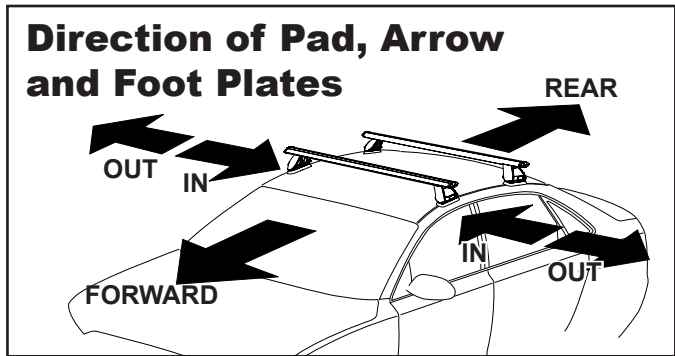

DK327 Rhino-Rack VA, Aero, Euro & HD crossbar instruction

Measurement A: CENTRE of door jamb to CENTRE arrow of leg foot plate.

Measurement B: CENTRE of Front leg foot plate arrow to CENTRE of Rear leg foot plate arrow.

Carrying capacity: Roof rack is rated to 75kg. Please refer to manufacturers handbook for your vehicles maximum roof load capacity. Always use the lower of the two figures.

If your vehicle is not listed on this fitting instruction please refer to your countries Rhino-Rack web site for the latest information.

VEHICLE	Date	Measurement A	Measurement B	Load Rating (includes racks 5kg/ 11lbs)
Holden Barina TM 5dr hatch	2012-	340mm / 13,25/64"	700mm / 27,9/16"	50kg / 110lbs
Chevrolet Aveo 5dr hatch	2012-	340mm / 13,25/64"	700mm / 27,9/16"	50kg / 110lbs