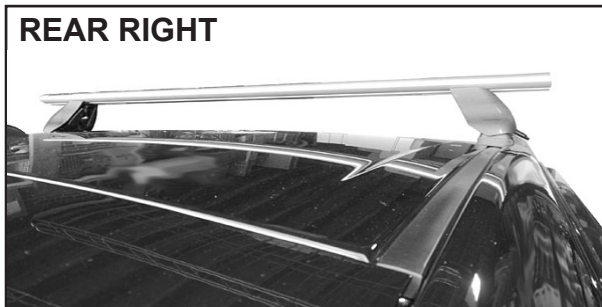

DK327 Rhino-Rack VA, Aero, Euro & HD crossbar instruction

Measurement A: CENTRE of door jamb to CENTRE arrow of leg foot plate.

Measurement B: CENTRE of Front leg foot plate arrow to CENTRE of Rear leg foot plate arrow.

Carrying capacity: Roof rack is rated to 75kg. Please refer to manufacturers handbook for your vehicles maximum roof load capacity. Always use the lower of the two figures.

If your vehicle is not listed on this fitting instruction please refer to your countries Rhino-Rack web site for the latest information.

VEHICLE	Date	Measurement A	Measurement B	Load Rating (includes racks 5kg/ 11lbs)
Holden Barina TM 5dr hatch	2012-	340mm / 13,25/64"	700mm / 27,9/16"	50kg / 110lbs
Chevrolet Aveo 5dr hatch	2012-	340mm / 13,25/64"	700mm / 27,9/16"	50kg / 110lbs