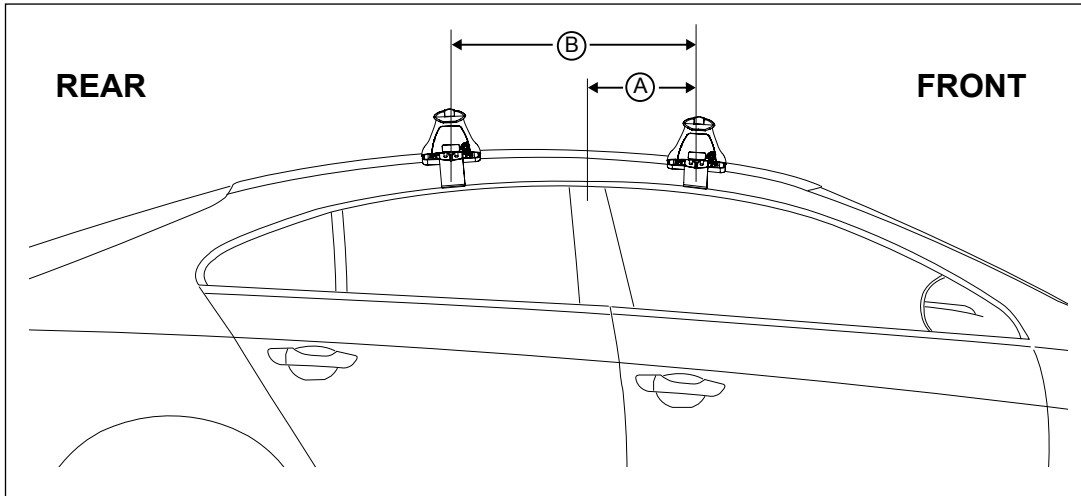

DK326 Rhino-Rack VA, DA, Euro & HD crossbar instruction

IDENTIFICATION CHART

Vehicle	Date	Crossbar	FRONT CROSSBAR					REAR CROSSBAR						
			Front Right Pad/ Clamp	Front Left Pad/ Clamp	Measurement strip length per side	Measurement strip length per side	Measurement Distance (x)	Foot plate arrow direction	Rear Right Pad/ Clamp	Rear Left Pad/ Clamp	Measurement strip length per side	Measurement strip length per side	Measurement Distance (x)	Foot plate arrow direction
Volkswagen CC 4dr sedan	2008-	1260mm	142670 SUB0377	142669 SUB0377	209mm	96mm	1066mm / 41,31/32"	OUT	142659 SUB0380	142660 SUB0380	189mm	76mm	1026mm / 40,25/64"	IN
			Pad Arrow OUT						Pad Arrow REAR					

DK326 Rhino-Rack VA, DA, Euro & HD crossbar instruction

Measurement A: CENTRE of door jamb to CENTRE arrow of leg foot plate.

Measurement B: CENTRE of Front leg foot plate arrow to CENTRE of Rear leg foot plate arrow.

Direction of Pad Arrow and Foot Plate Arrow.

VEHICLE	Date	Measurement A	Measurement B	Load Rating (includes racks 5kg/ 11lbs)
Volkswagen CC 4dr sedan	2008-	345mm / 13,37/64"	675mm / 26,37/64"	75kg / 165lbs