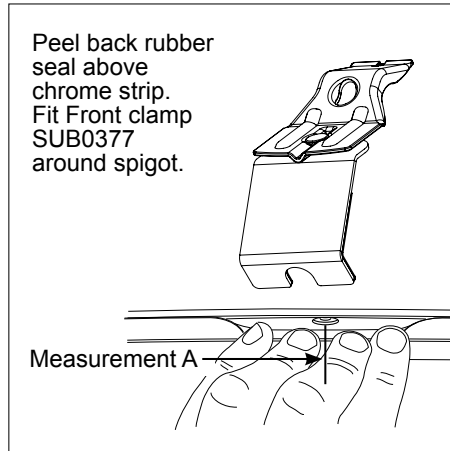

DK326 Rhino-Rack VA, DA, Euro & HD crossbar instruction

IDENTIFICATION CHART

Vehicle	Date	Crossbar	FRONT CROSSBAR					REAR CROSSBAR						
			Front Right Pad/ Clamp	Front Left Pad/ Clamp	Measurement strip length per side	Measurement strip length per side	Measurement Distance (x)	Foot plate arrow direction	Rear Right Pad/ Clamp	Rear Left Pad/ Clamp	Measurement strip length per side	Measurement strip length per side	Measurement Distance (x)	Foot plate arrow direction
Volkswagen CC 4dr sedan	2008-	1260mm	142670 SUB0377	142669 SUB0377	209mm	96mm	1066mm / 41,31/32"	OUT	142659 SUB0380	142660 SUB0380	189mm	76mm	1026mm / 40,25/64"	IN
			Pad Arrow OUT						Pad Arrow REAR					

DK326 Rhino-Rack VA, DA, Euro & HD crossbar instruction

Measurement A: CENTRE of door jamb to CENTRE arrow of leg foot plate.

Measurement B: CENTRE of Front leg foot plate arrow to CENTRE of Rear leg foot plate arrow.

Direction of Pad Arrow and Foot Plate Arrow.

VEHICLE	Date	Measurement A	Measurement B	Load Rating (includes racks 5kg/ 11lbs)
Volkswagen CC 4dr sedan	2008-	345mm / 13,37/64"	675mm / 26,37/64"	75kg / 165lbs