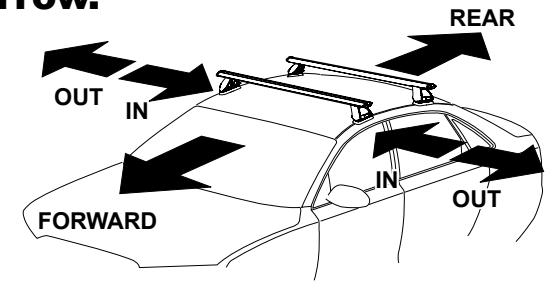

Direction of Pad Arrow and Foot Plate Arrow.

VEHICLE	Date	Measurement A	Measurement B	Load Rating (includes racks 5kg/ 11lbs)
Volkswagen CC 4dr sedan	2008-	345mm / 13,37/64"	675mm / 26,37/64"	75kg / 165lbs