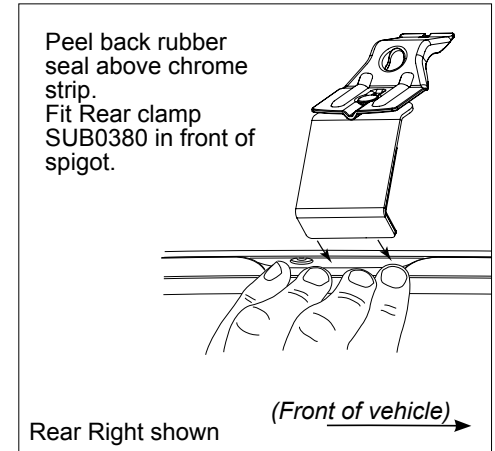

DK326 Rhino-Rack VA, DA, Euro & HD crossbar instruction

IDENTIFICATION CHART

Vehicle	Date	Crossbar	FRONT CROSSBAR					REAR CROSSBAR						
			Front Right Pad/ Clamp	Front Left Pad/ Clamp	Measurement strip length per side	Measurement strip length per side	Measurement Distance (x)	Foot plate arrow direction	Rear Right Pad/ Clamp	Rear Left Pad/ Clamp	Measurement strip length per side	Measurement strip length per side	Measurement Distance (x)	Foot plate arrow direction
Volkswagen CC 4dr sedan	2008-	1260mm	142670 SUB0377	142669 SUB0377	209mm	96mm	1066mm / 41,31/32"	OUT	142659 SUB0380	142660 SUB0380	189mm	76mm	1026mm / 40,25/64"	IN
			Pad Arrow OUT						Pad Arrow REAR					

DK326 Rhino-Rack VA, DA, Euro & HD crossbar instruction

Measurement A: CENTRE of door jamb to CENTRE arrow of leg foot plate.

Measurement B: CENTRE of Front leg foot plate arrow to CENTRE of Rear leg foot plate arrow.

Direction of Pad Arrow and Foot Plate Arrow.

VEHICLE	Date	Measurement A	Measurement B	Load Rating (includes racks 5kg/ 11lbs)
Volkswagen CC 4dr sedan	2008-	345mm / 13,37/64"	675mm / 26,37/64"	75kg / 165lbs