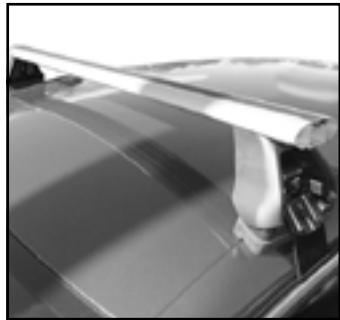

DK326 Rhino-Rack VA, DA, Euro & HD crossbar instruction

Measurement A: CENTRE of door jamb to CENTRE arrow of leg foot plate.

Measurement B: CENTRE of Front leg foot plate arrow to CENTRE of Rear leg foot plate arrow.

Carrying capacity: Roof rack is rated to 75kg. Please refer to manufacturers handbook for your vehicles maximum roof load capacity. Always use the lower of the two figures.

If your vehicle is not listed on this fitting instruction please refer to your countries Rhino-Rack web site for the latest information.