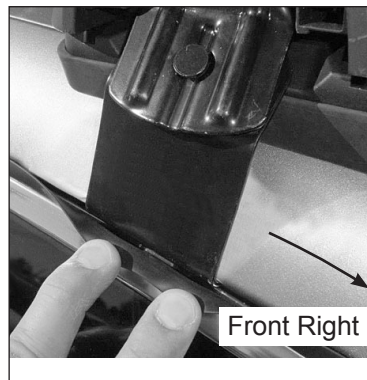

DK325 Rhino-Rack VA, Aero, Euro & HD crossbar instruction

Measurement A: CENTRE of door jamb to CENTRE arrow of leg foot plate.

Measurement B: CENTRE of Front leg foot plate arrow to CENTRE of Rear leg foot plate arrow.

Carrying capacity: Roof rack is rated to 75kg. Please refer to manufacturers handbook for your vehicles maximum roof load capacity. Always use the lower of the two figures.

If your vehicle is not listed on this fitting instruction please refer to your countries Rhino-Rack web site for the latest information.

VEHICLE	Date	Measurement A	Measurement B	Load Rating (includes racks 5kg/11lbs)
Audi A7 4dr sedan 4G	2011-	375mm / 14,49/64"	745mm / 29,21/64"	75kg / 165lbs