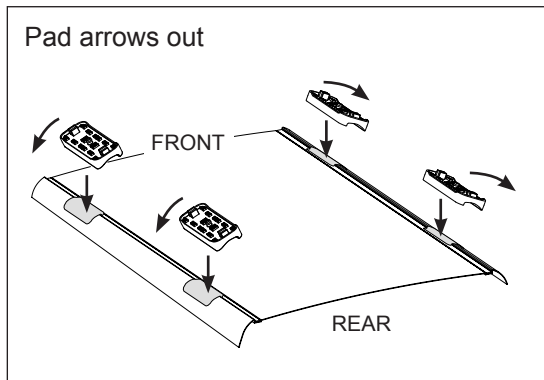

DK325 Rhino-Rack VA, Aero, Euro & HD crossbar instruction

Measurement A: CENTRE of door jamb to CENTRE arrow of leg foot plate.

Measurement B: CENTRE of Front leg foot plate arrow to CENTRE of Rear leg foot plate arrow.

Carrying capacity: Roof rack is rated to 75kg. Please refer to manufacturers handbook for your vehicles maximum roof load capacity. Always use the lower of the two figures.

If your vehicle is not listed on this fitting instruction please refer to your countries Rhino-Rack web site for the latest information.

VEHICLE	Date	Measurement A	Measurement B	Load Rating (includes racks 5kg/11lbs)
Audi A7 4dr sedan 4G	2011-	375mm / 14,49/64"	745mm / 29,21/64"	75kg / 165lbs