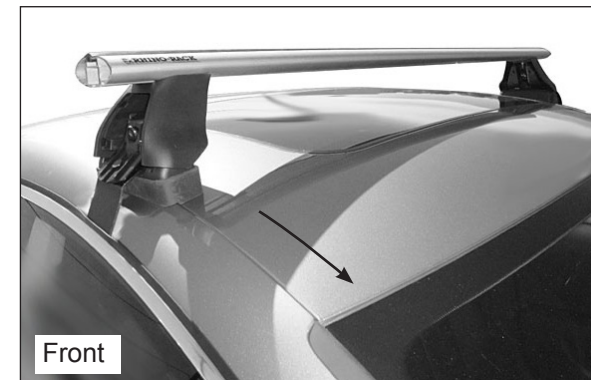

DK325 Rhino-Rack VA, Aero, Euro & HD crossbar instruction

Measurement A: CENTRE of door jamb to CENTRE arrow of leg foot plate.

Measurement B: CENTRE of Front leg foot plate arrow to CENTRE of Rear leg foot plate arrow.

Carrying capacity: Roof rack is rated to 75kg. Please refer to manufacturers handbook for your vehicles maximum roof load capacity. Always use the lower of the two figures.

If your vehicle is not listed on this fitting instruction please refer to your countries Rhino-Rack web site for the latest information.

VEHICLE	Date	Measurement A	Measurement B	Load Rating (includes racks 5kg/11lbs)
Audi A7 4dr sedan 4G	2011-	375mm / 14,49/64"	745mm / 29,21/64"	75kg / 165lbs