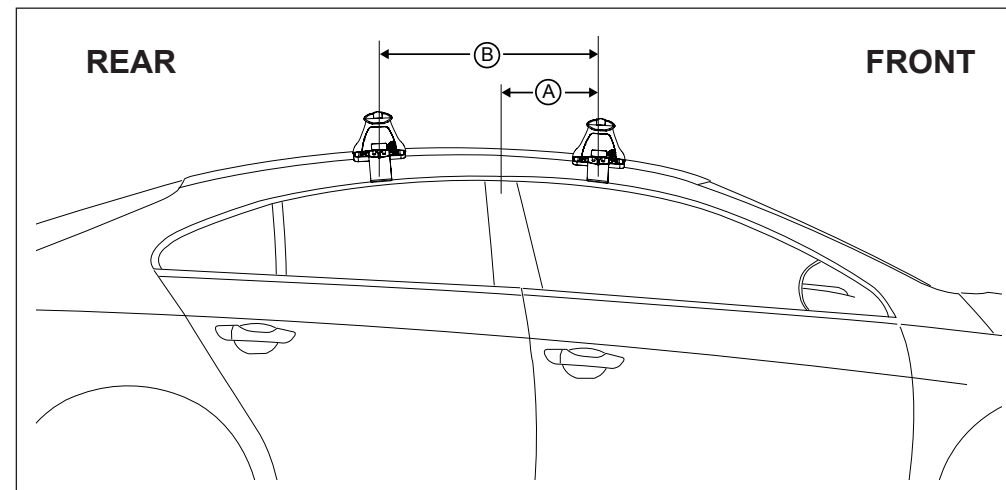

DK325 Rhino-Rack VA, Aero, Euro & HD crossbar instruction

Measurement A: CENTRE of door jamb to CENTRE arrow of leg foot plate.

Measurement B: CENTRE of Front leg foot plate arrow to CENTRE of Rear leg foot plate arrow.

Carrying capacity: Roof rack is rated to 75kg. Please refer to manufacturers handbook for your vehicles maximum roof load capacity. Always use the lower of the two figures.

If your vehicle is not listed on this fitting instruction please refer to your countries Rhino-Rack web site for the latest information.

VEHICLE	Date	Measurement A	Measurement B	Load Rating (includes racks 5kg/11lbs)
Audi A7 4dr sedan 4G	2011-	375mm / 14,49/64"	745mm / 29,21/64"	75kg / 165lbs