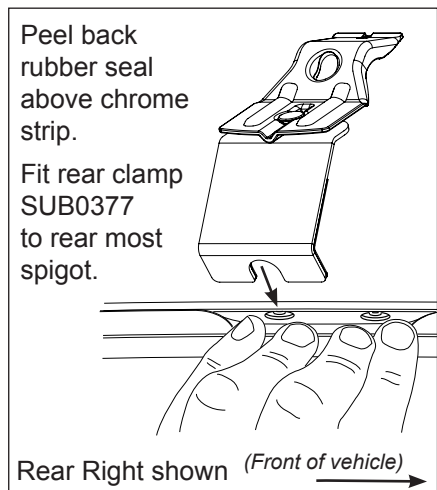

DK325 Rhino-Rack VA, Aero, Euro & HD crossbar instruction

Measurement A: CENTRE of door jamb to CENTRE arrow of leg foot plate.

Measurement B: CENTRE of Front leg foot plate arrow to CENTRE of Rear leg foot plate arrow.

Carrying capacity: Roof rack is rated to 75kg. Please refer to manufacturers handbook for your vehicles maximum roof load capacity. Always use the lower of the two figures.

If your vehicle is not listed on this fitting instruction please refer to your countries Rhino-Rack web site for the latest information.

VEHICLE	Date	Measurement A	Measurement B	Load Rating (includes racks 5kg/11lbs)
Audi A7 4dr sedan 4G	2011-	375mm / 14,49/64"	745mm / 29,21/64"	75kg / 165lbs