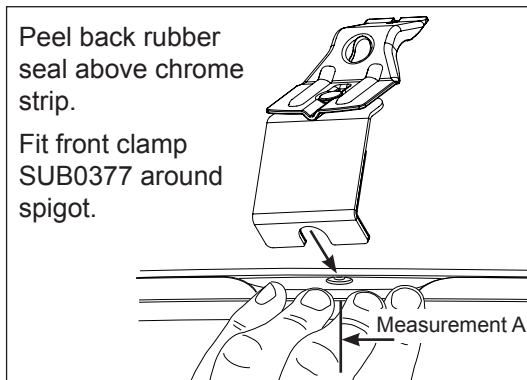

DK325 Rhino-Rack VA, Aero, Euro & HD crossbar instruction

Measurement A: CENTRE of door jamb to CENTRE arrow of leg foot plate.

Measurement B: CENTRE of Front leg foot plate arrow to CENTRE of Rear leg foot plate arrow.

Carrying capacity: Roof rack is rated to 75kg. Please refer to manufacturers handbook for your vehicles maximum roof load capacity. Always use the lower of the two figures.

If your vehicle is not listed on this fitting instruction please refer to your countries Rhino-Rack web site for the latest information.

VEHICLE	Date	Measurement A	Measurement B	Load Rating (includes racks 5kg/11lbs)
Audi A7 4dr sedan 4G	2011-	375mm / 14,49/64"	745mm / 29,21/64"	75kg / 165lbs