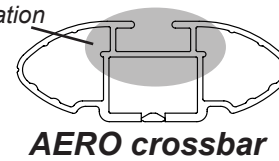

## IDENTIFICATION CHART

Vehicle	Date	Crossbar	FRONT CROSSBAR					REAR CROSSBAR						
			Front Right Pad/ Clamp	Front Left Pad/ Clamp	Measurement strip length per side	Measurement strip length per side	Measurement Distance ( x )	Foot plate arrow direction	Rear Right Pad/ Clamp	Rear Left Pad/ Clamp	Measurement strip length per side	Measurement strip length per side	Measurement Distance ( x )	Foot plate arrow direction
Chevrolet Volt 5dr hatch	2011-	1180mm	142681 SUB0148	142680 SUB0148	184mm	129mm	876mm / 34,31/64"	OUT	142683 SUB0380	142682 SUB0380	173mm	118mm	842mm / 33,5/32"	OUT
			Arrow OUT						Arrow OUT					
Holden Volt 5dr hatch	2012-	1180mm	142681 SUB0148	142680 SUB0148	184mm	129mm	876mm / 34,31/64"	OUT	142683 SUB0380	142682 SUB0380	173mm	118mm	842mm / 33,5/32"	OUT
			Arrow OUT						Arrow OUT					
Vauxhall Ampera 5dr hatch	2012-	1180mm	142681 SUB0148	142680 SUB0148	184mm	129mm	876mm / 34,31/64"	OUT	142683 SUB0380	142682 SUB0380	173mm	118mm	842mm / 33,5/32"	OUT
			Arrow OUT						Arrow OUT					
Opel Ampera 5dr hatch	2012-	1180mm	142681 SUB0148	142680 SUB0148	184mm	129mm	876mm / 34,31/64"	OUT	142683 SUB0380	142682 SUB0380	173mm	118mm	842mm / 33,5/32"	OUT
			Arrow OUT						Arrow OUT					

# DK316 Rhino-Rack VA, Aero, Euro & HD crossbar instruction

**Measurement A:** CENTRE of door jamb to CENTRE arrow of leg foot plate.

**Measurement B:** CENTRE of Front leg foot plate arrow to CENTRE of Rear leg foot plate arrow.