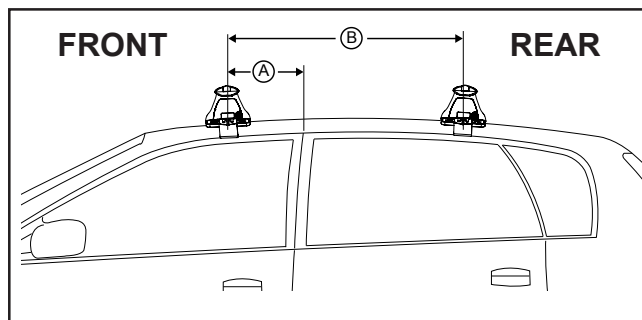

DK316 Rhino-Rack VA, Aero, Euro & HD crossbar instruction

Measurement A: CENTRE of door jamb to CENTRE arrow of leg foot plate.

Measurement B: CENTRE of Front leg foot plate arrow to CENTRE of Rear leg foot plate arrow.

Carrying capacity: Roof rack is rated to 75kg. Please refer to manufacturers handbook for your vehicles maximum roof load capacity. Always use the lower of the two figures.

If your vehicle is not listed on this fitting instruction please refer to your countries Rhino-Rack web site for the latest information.

VEHICLE	Date	Measurement A	Measurement B	Load Rating (includes racks 5kg/ 11lbs)
Chevrolet Volt 5dr hatch	2011-	400mm / 15,3/4"	700mm / 27,9/16"	75kg / 165lbs
Holden Volt 5dr hatch	2012-	400mm / 15,3/4"	700mm / 27,9/16"	75kg / 165lbs
Vauxhall Ampera 5dr hatch	2012-	400mm / 15,3/4"	700mm / 27,9/16"	75kg / 165lbs
Opel Ampera 5dr hatch	2012-	400mm / 15,3/4"	700mm / 27,9/16"	75kg / 165lbs