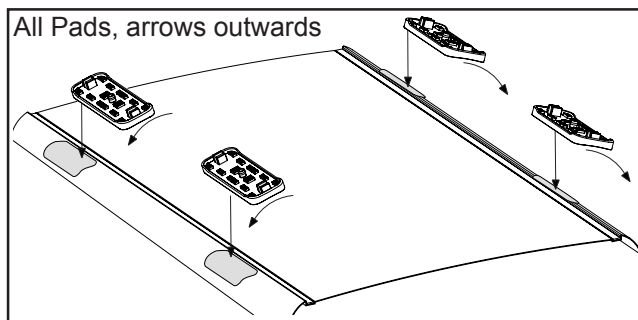

DK316 Rhino-Rack VA, Aero, Euro & HD crossbar instruction

Measurement A: CENTRE of door jamb to CENTRE arrow of leg foot plate.

Measurement B: CENTRE of Front leg foot plate arrow to CENTRE of Rear leg foot plate arrow.

Carrying capacity: Roof rack is rated to 75kg. Please refer to manufacturers handbook for your vehicles maximum roof load capacity. Always use the lower of the two figures.

If your vehicle is not listed on this fitting instruction please refer to your countries Rhino-Rack web site for the latest information.

VEHICLE	Date	Measurement A	Measurement B	Load Rating (includes racks 5kg/ 11lbs)
Chevrolet Volt 5dr hatch	2011-	400mm / 15,3/4"	700mm / 27,9/16"	75kg / 165lbs
Holden Volt 5dr hatch	2012-	400mm / 15,3/4"	700mm / 27,9/16"	75kg / 165lbs
Vauxhall Ampera 5dr hatch	2012-	400mm / 15,3/4"	700mm / 27,9/16"	75kg / 165lbs
Opel Ampera 5dr hatch	2012-	400mm / 15,3/4"	700mm / 27,9/16"	75kg / 165lbs