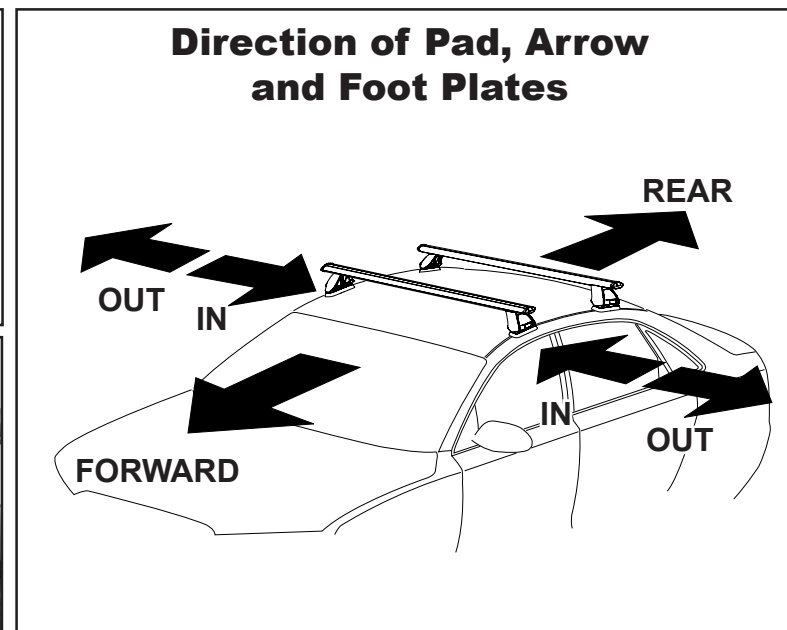

DK316 Rhino-Rack VA, Aero, Euro & HD crossbar instruction

Measurement A: CENTRE of door jamb to CENTRE arrow of leg foot plate.

Measurement B: CENTRE of Front leg foot plate arrow to CENTRE of Rear leg foot plate arrow.

Carrying capacity: Roof rack is rated to 75kg. Please refer to manufacturers handbook for your vehicles maximum roof load capacity. Always use the lower of the two figures.

If your vehicle is not listed on this fitting instruction please refer to your countries Rhino-Rack web site for the latest information.

VEHICLE	Date	Measurement A	Measurement B	Load Rating (includes racks 5kg/ 11lbs)
Chevrolet Volt 5dr hatch	2011-	400mm / 15,3/4"	700mm / 27,9/16"	75kg / 165lbs
Holden Volt 5dr hatch	2012-	400mm / 15,3/4"	700mm / 27,9/16"	75kg / 165lbs
Vauxhall Ampera 5dr hatch	2012-	400mm / 15,3/4"	700mm / 27,9/16"	75kg / 165lbs
Opel Ampera 5dr hatch	2012-	400mm / 15,3/4"	700mm / 27,9/16"	75kg / 165lbs