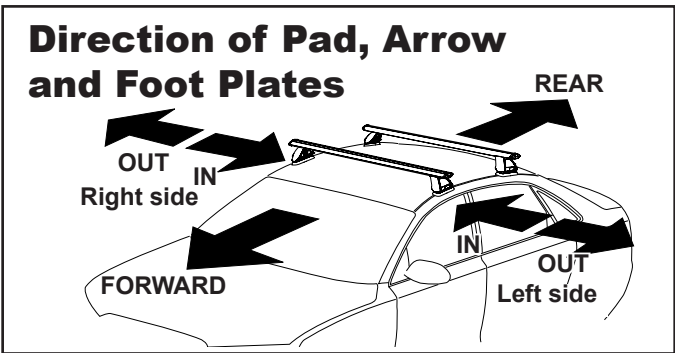

DK305 Rhino-Rack VA, Aero, Euro & HD crossbar instruction

CONTROLLED

Measurement A: CENTRE of door jamb to CENTRE arrow of leg foot plate.

Measurement B: CENTRE of Front leg foot plate arrow to CENTRE of Rear leg foot plate arrow.

Carrying capacity: Roof rack is rated to 75kg. Please refer to manufacturers handbook for your vehicles maximum roof load capacity. Always use the lower of the two figures.

If your vehicle is not listed on this fitting instruction please refer to your countries Rhino-Rack web site for the latest information.

- Pad 142680 FRONT Left of vehicle Arrow facing outward
- Pad 142681 FRONT Right of vehicle Arrow facing outward
- Pad 142696 REAR Right of vehicle Arrow facing outward
- Pad 142697 REAR Left of vehicle Arrow facing outward

VEHICLE	Date	Measurement A	Measurement B	Load Rating (includes racks 5kg/11lbs)
Volvo S60 Gen 2 4dr sedan	2011-2018	290mm / 11,27/64"	770mm / 30,5/16"	75kg / 165lbs
Volvo S60 Gen 3 4dr sedan	2019-on	340mm / 13 3/8"	740mm / 29,1/8"	75kg / 165lbs
Volvo S90 4dr sedan	2017-on	250mm / 9, 13/16"	780mm / 30,11/16"	75kg / 165lbs