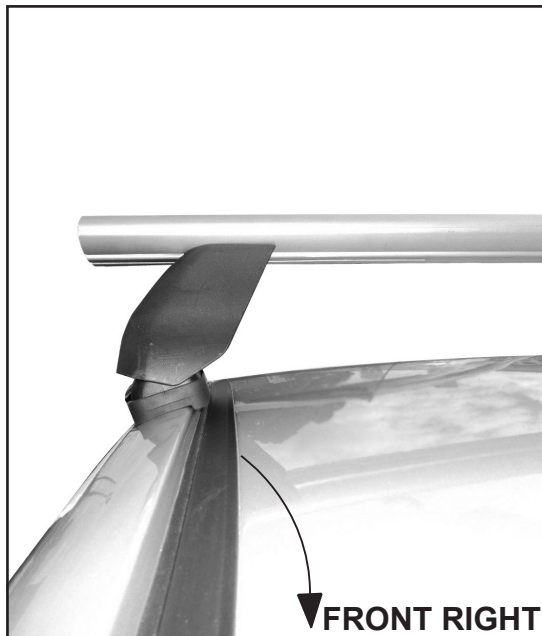

DK305 Rhino-Rack VA, Aero, Euro & HD crossbar instruction

CONTROLLED

Measurement A: CENTRE of door jamb to CENTRE arrow of leg foot plate.

Measurement B: CENTRE of Front leg foot plate arrow to CENTRE of Rear leg foot plate arrow.

Carrying capacity: Roof rack is rated to 75kg. Please refer to manufacturers handbook for your vehicles maximum roof load capacity. Always use the lower of the two figures.

If your vehicle is not listed on this fitting instruction please refer to your countries Rhino-Rack web site for the latest information.

- Pad 142680 FRONT Left of vehicle Arrow facing outward
- Pad 142681 FRONT Right of vehicle Arrow facing outward
- Pad 142696 REAR Right of vehicle Arrow facing outward
- Pad 142697 REAR Left of vehicle Arrow facing outward

VEHICLE	Date	Measurement A	Measurement B	Load Rating (includes racks 5kg/11lbs)
Volvo S60 Gen 2 4dr sedan	2011-2018	290mm / 11,27/64"	770mm / 30,5/16"	75kg / 165lbs
Volvo S60 Gen 3 4dr sedan	2019-on	340mm / 13 3/8"	740mm / 29,1/8"	75kg / 165lbs
Volvo S90 4dr sedan	2017-on	250mm / 9, 13/16"	780mm / 30,11/16"	75kg / 165lbs