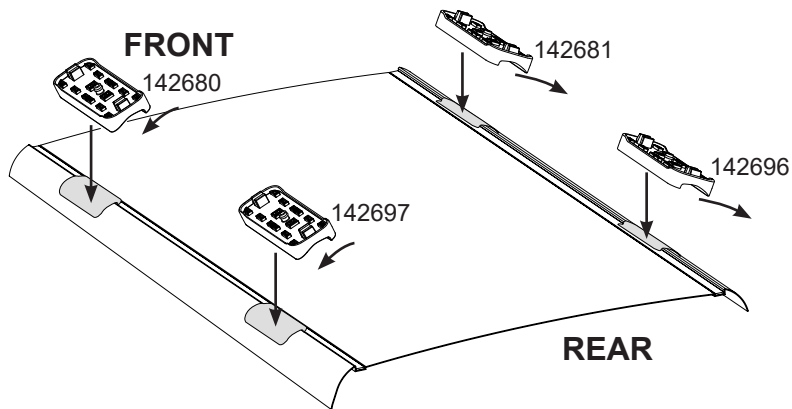

DK305 Rhino-Rack VA, Aero, Euro & HD crossbar instruction

CONTROLLED

Measurement A: CENTRE of door jamb to CENTRE arrow of leg foot plate.

Measurement B: CENTRE of Front leg foot plate arrow to CENTRE of Rear leg foot plate arrow.

Carrying capacity: Roof rack is rated to 75kg. Please refer to manufacturers handbook for your vehicles maximum roof load capacity. Always use the lower of the two figures.

If your vehicle is not listed on this fitting instruction please refer to your countries Rhino-Rack web site for the latest information.

- Pad 142680 FRONT Left of vehicle Arrow facing outward
- Pad 142681 FRONT Right of vehicle Arrow facing outward
- Pad 142696 REAR Right of vehicle Arrow facing outward
- Pad 142697 REAR Left of vehicle Arrow facing outward

VEHICLE	Date	Measurement A	Measurement B	Load Rating (includes racks 5kg/11lbs)
Volvo S60 Gen 2 4dr sedan	2011-2018	290mm / 11,27/64"	770mm / 30,5/16"	75kg / 165lbs
Volvo S60 Gen 3 4dr sedan	2019-on	340mm / 13 3/8"	740mm / 29,1/8"	75kg / 165lbs
Volvo S90 4dr sedan	2017-on	250mm / 9, 13/16"	780mm / 30,11/16"	75kg / 165lbs