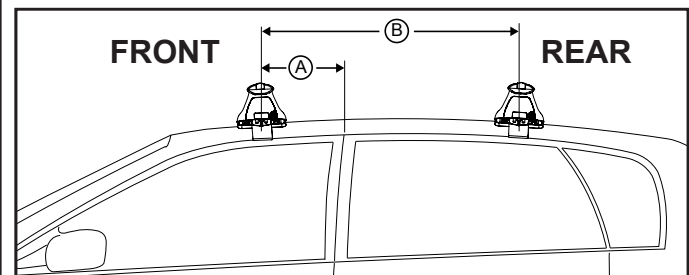

DK305 Rhino-Rack VA, Aero, Euro & HD crossbar instruction

CONTROLLED

Measurement A: CENTRE of door jamb to CENTRE arrow of leg foot plate.

Measurement B: CENTRE of Front leg foot plate arrow to CENTRE of Rear leg foot plate arrow.

Carrying capacity: Roof rack is rated to 75kg. Please refer to manufacturers handbook for your vehicles maximum roof load capacity. Always use the lower of the two figures.

If your vehicle is not listed on this fitting instruction please refer to your countries Rhino-Rack web site for the latest information.

- Pad 142680 FRONT Left of vehicle Arrow facing outward
- Pad 142681 FRONT Right of vehicle Arrow facing outward
- Pad 142696 REAR Right of vehicle Arrow facing outward
- Pad 142697 REAR Left of vehicle Arrow facing outward

VEHICLE	Date	Measurement A	Measurement B	Load Rating (includes racks 5kg/11lbs)
Volvo S60 Gen 2 4dr sedan	2011-2018	290mm / 11,27/64"	770mm / 30,5/16"	75kg / 165lbs
Volvo S60 Gen 3 4dr sedan	2019-on	340mm / 13 3/8"	740mm / 29,1/8"	75kg / 165lbs
Volvo S90 4dr sedan	2017-on	250mm / 9, 13/16"	780mm / 30,11/16"	75kg / 165lbs