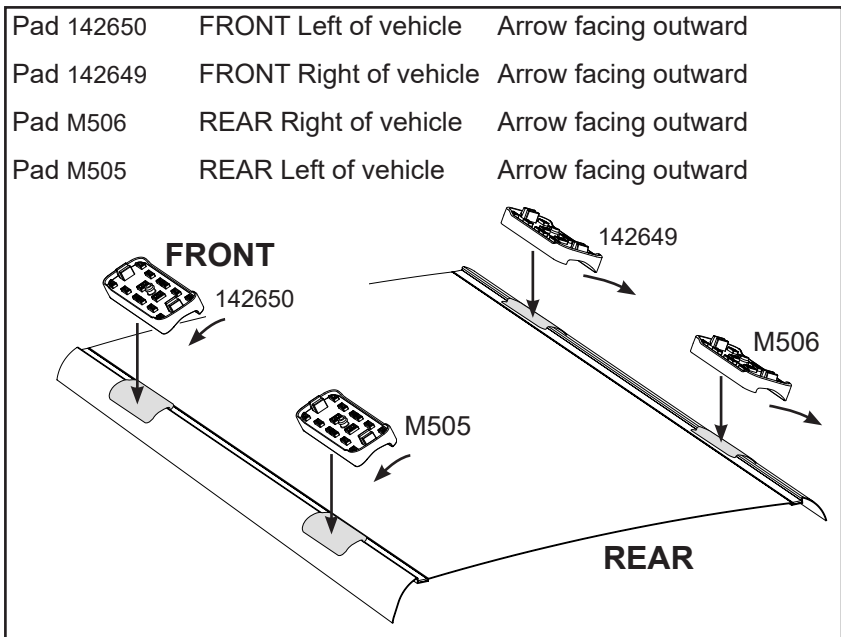

CROSSBAR IDENTIFICATION

VA crossbar

EURO crossbar

HD crossbar

Vehicle	Date	Crossbar	FRONT CROSSBAR					REAR CROSSBAR						
			Front Right Pad/Clamp	Front Left Pad/Clamp	Measurement strip length per side	Measurement Distance (x)	Foot plate arrow direction	Rear Right Pad/Clamp	Rear Left Pad/Clamp	Measurement strip length per side	Measurement Distance (x)	Foot plate arrow direction		
Porsche Cayenne 958 SUV	2011 - 2018	1260mm	142649 SUB0381	142650 SUB0381	219mm	106mm	1086mm / 42,3/4"	OUT	M506 SUB0381	M505 SUB0381	196mm	83mm	1040mm / 40,61/64"	OUT
			Arrow OUT						Arrow OUT					

DK304 Rhino-Rack VA, Aero, Euro & HD crossbar instruction

CONTROLLED

Measurement A: CENTRE of door jamb to CENTRE arrow of leg foot plate.

Measurement B: CENTRE of Front leg foot plate arrow to CENTRE of Rear leg foot plate arrow.

Carrying capacity: Roof rack is rated to 75kg. Please refer to manufacturers handbook for your vehicles maximum roof load capacity. Always use the lower of the two figures.

If your vehicle is not listed on this fitting instruction please refer to your countries Rhino-Rack web site for the latest information.

VEHICLE	Date	Measurement A	Measurement B	Load Rating (includes racks 5kg/ 11lbs)
Porsche Cayenne 958 SUV	2011-2018	200mm / 7,7/8"	750mm / 29,17/32"	75kg / 165lbs