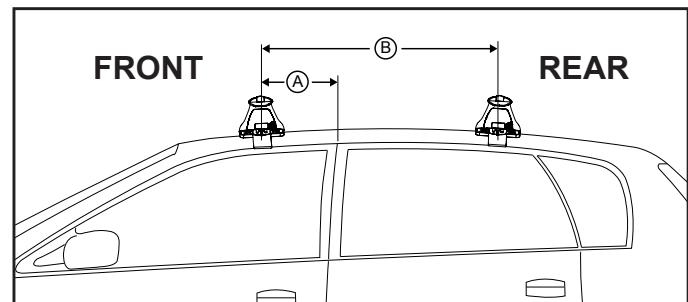

CROSSBAR IDENTIFICATION

VA crossbar

EURO crossbar

HD crossbar

Vehicle	Date	Crossbar	FRONT CROSSBAR					REAR CROSSBAR						
			Front Right Pad/Clamp	Front Left Pad/Clamp	Measurement strip length per side	Measurement Distance (x)	Foot plate arrow direction	Rear Right Pad/Clamp	Rear Left Pad/Clamp	Measurement strip length per side	Measurement Distance (x)	Foot plate arrow direction		
Porsche Cayenne 958 SUV	2011 - 2018	1260mm	142649 SUB0381	142650 SUB0381	219mm	106mm	1086mm / 42,3/4"	OUT	M506 SUB0381	M505 SUB0381	196mm	83mm	1040mm / 40,61/64"	OUT
			Arrow OUT						Arrow OUT					

DK304 Rhino-Rack VA, Aero, Euro & HD crossbar instruction

CONTROLLED

Measurement A: CENTRE of door jamb to CENTRE arrow of leg foot plate.

Measurement B: CENTRE of Front leg foot plate arrow to CENTRE of Rear leg foot plate arrow.

Carrying capacity: Roof rack is rated to 75kg. Please refer to manufacturers handbook for your vehicles maximum roof load capacity. Always use the lower of the two figures.

If your vehicle is not listed on this fitting instruction please refer to your countries Rhino-Rack web site for the latest information.

VEHICLE	Date	Measurement A	Measurement B	Load Rating (includes racks 5kg/ 11lbs)
Porsche Cayenne 958 SUV	2011-2018	200mm / 7,7/8"	750mm / 29,17/32"	75kg / 165lbs