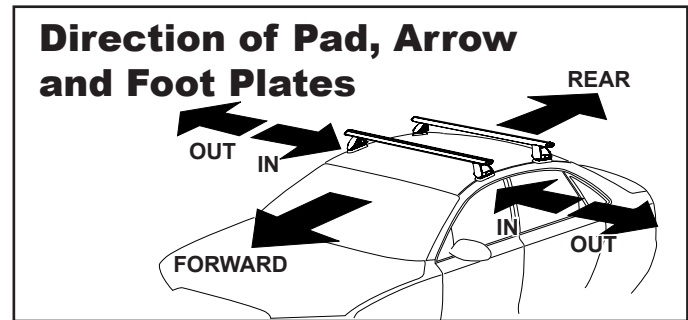

DK304 Rhino-Rack VA, Aero, Euro & HD crossbar instruction

CONTROLLED

Measurement A: CENTRE of door jamb to CENTRE arrow of leg foot plate.

Measurement B: CENTRE of Front leg foot plate arrow to CENTRE of Rear leg foot plate arrow.

Carrying capacity: Roof rack is rated to 75kg. Please refer to manufacturers handbook for your vehicles maximum roof load capacity. Always use the lower of the two figures.

If your vehicle is not listed on this fitting instruction please refer to your countries Rhino-Rack web site for the latest information.

VEHICLE	Date	Measurement A	Measurement B	Load Rating (includes racks 5kg/ 11lbs)
Porsche Cayenne 958 SUV	2011-2018	200mm / 7,7/8"	750mm / 29,17/32"	75kg / 165lbs