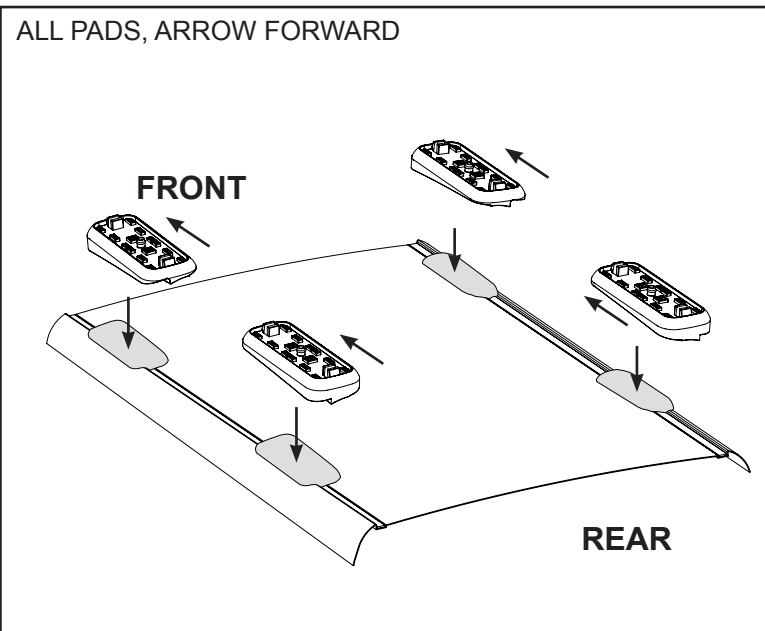

Rhino Rack 2500 Series - DK279 instruction

CONTROLLED

Measurement A: CENTRE of door jamb to CENTRE arrow of leg foot plate.

Measurement B: CENTRE of Front leg foot plate arrow to CENTRE of Rear leg foot plate arrow.

Carrying capacity: Roof rack is rated to 75kg. Please refer to manufacturers handbook for your vehicles maximum roof load capacity. Always use the lower of the two figures.

If your vehicle is not listed on this fitting instruction please refer to your countries Rhino-Rack web site for the latest information.

VEHICLE	Date	Measurement A	Measurement B	Load Rating (includes racks 5kg/ 11lbs)
Chevrolet Spark 5dr hatch	10-	360mm / 14,11/64"	750mm / 29,17/32"	50kg / 110lbs
Chevrolet Spark (Incl. EV) 5dr hatch (USA/CA)	13-16	360mm / 14,11/64"	750mm / 29,17/32"	50kg / 110lbs
Holden Barina Spark 5dr hatch	10/10-2/16	360mm / 14,11/64"	750mm / 29,17/32"	50kg / 110lbs
Chevrolet Beat 5dr hatch	10-	360mm / 14,11/64"	750mm / 29,17/32"	50kg / 110lbs
Daewoo Matiz Creative 5dr hatch	10-	360mm / 14,11/64"	750mm / 29,17/32"	50kg / 110lbs