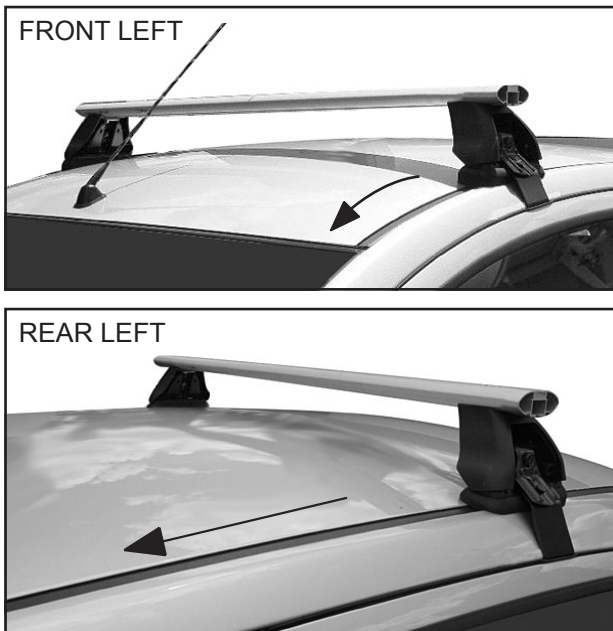

Rhino Rack 2500 Series - DK279 instruction

CONTROLLED

Measurement A: CENTRE of door jamb to CENTRE arrow of leg foot plate.

Measurement B: CENTRE of Front leg foot plate arrow to CENTRE of Rear leg foot plate arrow.

Carrying capacity: Roof rack is rated to 75kg. Please refer to manufacturers handbook for your vehicles maximum roof load capacity. Always use the lower of the two figures.

If your vehicle is not listed on this fitting instruction please refer to your countries Rhino-Rack web site for the latest information.

VEHICLE	Date	Measurement A	Measurement B	Load Rating (includes racks 5kg/ 11lbs)
Chevrolet Spark 5dr hatch	10-	360mm / 14,11/64"	750mm / 29,17/32"	50kg / 110lbs
Chevrolet Spark (Incl. EV) 5dr hatch (USA/CA)	13-16	360mm / 14,11/64"	750mm / 29,17/32"	50kg / 110lbs
Holden Barina Spark 5dr hatch	10/10-2/16	360mm / 14,11/64"	750mm / 29,17/32"	50kg / 110lbs
Chevrolet Beat 5dr hatch	10-	360mm / 14,11/64"	750mm / 29,17/32"	50kg / 110lbs
Daewoo Matiz Creative 5dr hatch	10-	360mm / 14,11/64"	750mm / 29,17/32"	50kg / 110lbs