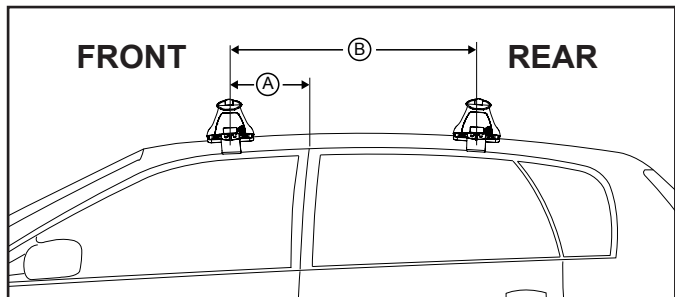

Rhino Rack 2500 Series - DK279 instruction

CONTROLLED

Measurement A: CENTRE of door jamb to CENTRE arrow of leg foot plate.

Measurement B: CENTRE of Front leg foot plate arrow to CENTRE of Rear leg foot plate arrow.

Carrying capacity: Roof rack is rated to 75kg. Please refer to manufacturers handbook for your vehicles maximum roof load capacity. Always use the lower of the two figures.

If your vehicle is not listed on this fitting instruction please refer to your countries Rhino-Rack web site for the latest information.

VEHICLE	Date	Measurement A	Measurement B	Load Rating (includes racks 5kg/ 11lbs)
Chevrolet Spark 5dr hatch	10-	360mm / 14,11/64"	750mm / 29,17/32"	50kg / 110lbs
Chevrolet Spark (Incl. EV) 5dr hatch (USA/CA)	13-16	360mm / 14,11/64"	750mm / 29,17/32"	50kg / 110lbs
Holden Barina Spark 5dr hatch	10/10-2/16	360mm / 14,11/64"	750mm / 29,17/32"	50kg / 110lbs
Chevrolet Beat 5dr hatch	10-	360mm / 14,11/64"	750mm / 29,17/32"	50kg / 110lbs
Daewoo Matiz Creative 5dr hatch	10-	360mm / 14,11/64"	750mm / 29,17/32"	50kg / 110lbs