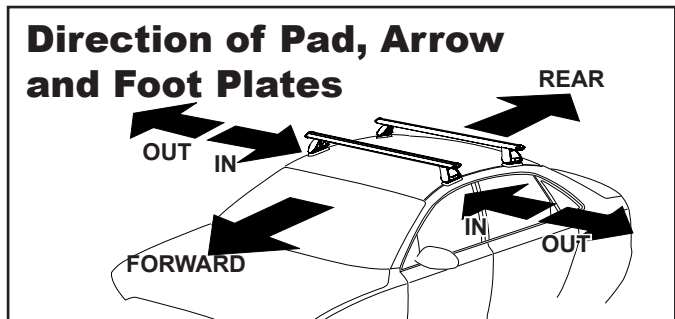

Rhino Rack 2500 Series - DK279 instruction

CONTROLLED

Measurement A: CENTRE of door jamb to CENTRE arrow of leg foot plate.

Measurement B: CENTRE of Front leg foot plate arrow to CENTRE of Rear leg foot plate arrow.

Carrying capacity: Roof rack is rated to 75kg. Please refer to manufacturers handbook for your vehicles maximum roof load capacity. Always use the lower of the two figures.

If your vehicle is not listed on this fitting instruction please refer to your countries Rhino-Rack web site for the latest information.

VEHICLE	Date	Measurement A	Measurement B	Load Rating (includes racks 5kg/ 11lbs)
Chevrolet Spark 5dr hatch	10-	360mm / 14,11/64"	750mm / 29,17/32"	50kg / 110lbs
Chevrolet Spark (Incl. EV) 5dr hatch (USA/CA)	13-16	360mm / 14,11/64"	750mm / 29,17/32"	50kg / 110lbs
Holden Barina Spark 5dr hatch	10/10-2/16	360mm / 14,11/64"	750mm / 29,17/32"	50kg / 110lbs
Chevrolet Beat 5dr hatch	10-	360mm / 14,11/64"	750mm / 29,17/32"	50kg / 110lbs
Daewoo Matiz Creative 5dr hatch	10-	360mm / 14,11/64"	750mm / 29,17/32"	50kg / 110lbs