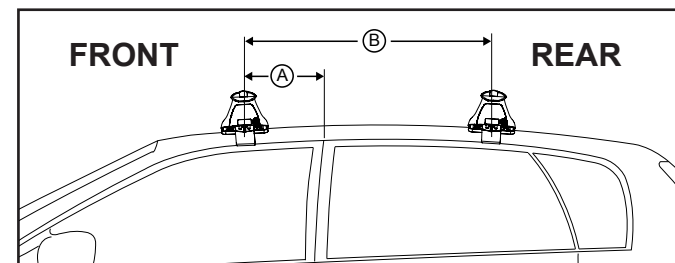

Direction of Pad, Arrow and Foot Plates

VEHICLE	Date	Measurement A	Measurement B	Load Rating (includes racks 5kg/11lbs)
Renault Megane III 5dr hatch (EUR)	2008-	370mm / 14,9/16"	710mm / 27,61/64"	75kg / 165lbs
Renault Megane III 5dr hatch (Aust.)	09/10-	370mm / 14,9/16"	710mm / 27,61/64"	75kg / 165lbs