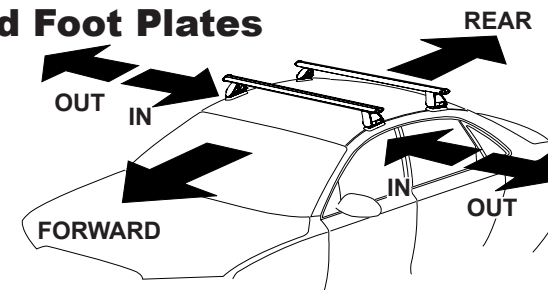

Direction of Pad, Arrow and Foot Plates

VEHICLE	Date	Measurement A	Measurement B	Load Rating (includes racks 5kg/11lbs)
Renault Megane III 5dr hatch (EUR)	2008-	370mm / 14,9/16"	710mm / 27,61/64"	75kg / 165lbs
Renault Megane III 5dr hatch (Aust.)	09/10-	370mm / 14,9/16"	710mm / 27,61/64"	75kg / 165lbs