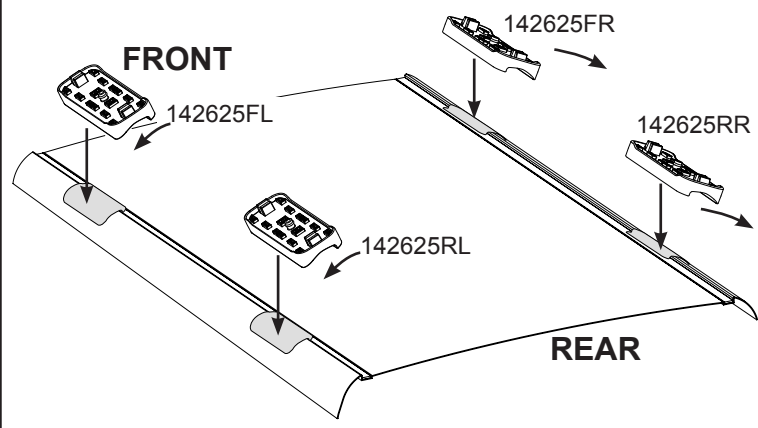

DK270 Rhino-Rack VA, Aero, Euro & HD crossbar instruction

Measurement A: CENTRE of door jamb to CENTRE arrow of leg foot plate.

Measurement B: CENTRE of Front leg foot plate arrow to CENTRE of Rear leg foot plate arrow.

Carrying capacity: Roof rack is rated to 75kg. Please refer to manufacturers handbook for your vehicles maximum roof load capacity. Always use the lower of the two figures.

If your vehicle is not listed on this fitting instruction please refer to your countries Rhino-Rack web site for the latest information.

- Pad 142625FL FRONT Left Arrow outward
- Pad 142625FR FRONT Right Arrow outward
- Pad 142625RR REAR Right Arrow outward
- Pad 142625RL REAR Left Arrow outward