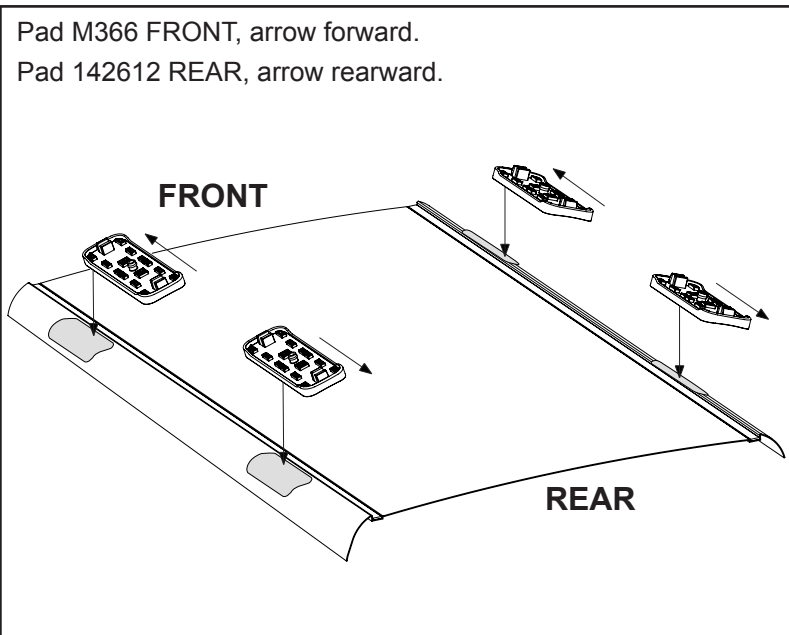

DK265 Rhino-Rack VA, Aero, Euro & HD crossbar instruction

IDENTIFICATION CHART

VA crossbar

AERO crossbar

EURO crossbar

HD crossbar

Vehicle	Date	Crossbar	FRONT CROSSBAR					REAR CROSSBAR						
			Front Right Pad/ Clamp	Front Left Pad/ Clamp	Measurement strip length per side	Measurement strip length per side	Measurement Distance (x)	Foot plate arrow direction	Rear Right Pad/ Clamp	Rear Left Pad/ Clamp	Measurement strip length per side	Measurement strip length per side	Measurement Distance (x)	Foot plate arrow direction
Opel Insignia Sports Tourer 4dr wagon (AU)	09/12-	1260mm	M366 SUB0153	M366 SUB0153	188mm	75mm	1024mm / 40,5/16"	OUT	142612 SUB0196	142612 SUB0196	164mm	51mm	976mm / 38,27/64"	OUT
			Arrow FORWARD						Arrow REAR					
Opel Insignia Sports Tourer 4dr wagon	2009-	1260mm	M366 SUB0153	M366 SUB0153	188mm	75mm	1024mm / 40,5/16"	OUT	142612 SUB0196	142612 SUB0196	164mm	51mm	976mm / 38,27/64"	OUT
			Arrow FORWARD						Arrow REAR					
Vauxhall Insignia Sports Tourer 4dr wagon	2009-	1260mm	M366 SUB0153	M366 SUB0153	188mm	75mm	1024mm / 40,5/16"	OUT	142612 SUB0196	142612 SUB0196	164mm	51mm	976mm / 38,27/64"	OUT
			Arrow FORWARD						Arrow REAR					

DK265 Rhino-Rack VA, Aero, Euro & HD crossbar instruction

Measurement A: CENTRE of door jamb to CENTRE arrow of leg foot plate.

Measurement B: CENTRE of Front leg foot plate arrow to CENTRE of Rear leg foot plate arrow.

VEHICLE	Date	Measurement A	Measurement B	Load Rating (includes racks 5kg/ 11lbs)
Opel Insignia Sports Tourer 4dr wagon (AU)	09/12-	100mm / 3,15/16"	730mm / 28,3/4"	75kg / 165lbs
Opel Insignia Sports Tourer 4dr wagon	2009-	100mm / 3,15/16"	730mm / 28,3/4"	75kg / 165lbs
Vauxhall Insignia Sports Tourer 4dr wagon	2009-	100mm / 3,15/16"	730mm / 28,3/4"	75kg / 165lbs