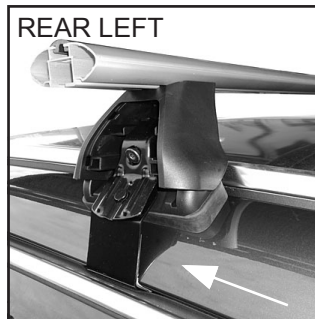

DK265 Rhino-Rack VA, Aero, Euro & HD crossbar instruction

Measurement A: CENTRE of door jamb to CENTRE arrow of leg foot plate.

Measurement B: CENTRE of Front leg foot plate arrow to CENTRE of Rear leg foot plate arrow.

Carrying capacity: Roof rack is rated to 75kg. Please refer to manufacturers handbook for your vehicles maximum roof load capacity. Always use the lower of the two figures.

If your vehicle is not listed on this fitting instruction please refer to your countries Rhino-Rack web site for the latest information.

VEHICLE	Date	Measurement A	Measurement B	Load Rating (includes racks 5kg/ 11lbs)
Opel Insignia Sports Tourer 4dr wagon (AU)	09/12-	100mm / 3,15/16"	730mm / 28,3/4"	75kg / 165lbs
Opel Insignia Sports Tourer 4dr wagon	2009-	100mm / 3,15/16"	730mm / 28,3/4"	75kg / 165lbs
Vauxhall Insignia Sports Tourer 4dr wagon	2009-	100mm / 3,15/16"	730mm / 28,3/4"	75kg / 165lbs