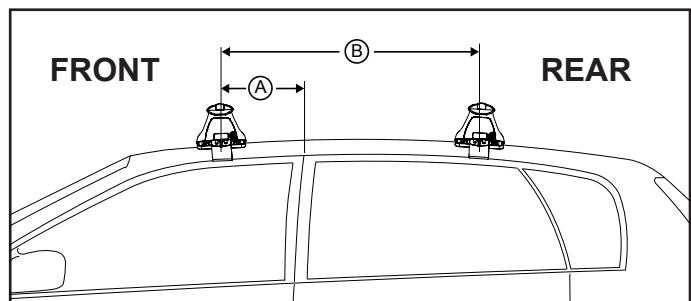

DK265 Rhino-Rack VA, Aero, Euro & HD crossbar instruction

Measurement A: CENTRE of door jamb to CENTRE arrow of leg foot plate.

Measurement B: CENTRE of Front leg foot plate arrow to CENTRE of Rear leg foot plate arrow.

Carrying capacity: Roof rack is rated to 75kg. Please refer to manufacturers handbook for your vehicles maximum roof load capacity. Always use the lower of the two figures.

If your vehicle is not listed on this fitting instruction please refer to your countries Rhino-Rack web site for the latest information.

VEHICLE	Date	Measurement A	Measurement B	Load Rating (includes racks 5kg/ 11lbs)
Opel Insignia Sports Tourer 4dr wagon (AU)	09/12-	100mm / 3,15/16"	730mm / 28,3/4"	75kg / 165lbs
Opel Insignia Sports Tourer 4dr wagon	2009-	100mm / 3,15/16"	730mm / 28,3/4"	75kg / 165lbs
Vauxhall Insignia Sports Tourer 4dr wagon	2009-	100mm / 3,15/16"	730mm / 28,3/4"	75kg / 165lbs