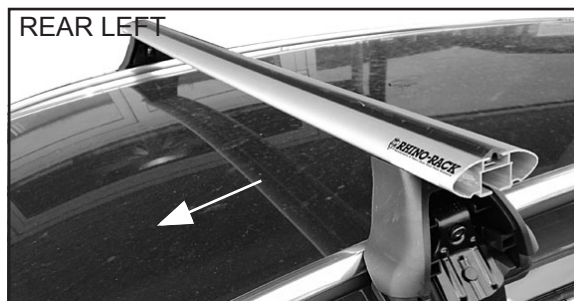

DK265 Rhino-Rack VA, Aero, Euro & HD crossbar instruction

Measurement A: CENTRE of door jamb to CENTRE arrow of leg foot plate.

Measurement B: CENTRE of Front leg foot plate arrow to CENTRE of Rear leg foot plate arrow.

Carrying capacity: Roof rack is rated to 75kg. Please refer to manufacturers handbook for your vehicles maximum roof load capacity. Always use the lower of the two figures.

If your vehicle is not listed on this fitting instruction please refer to your countries Rhino-Rack web site for the latest information.

VEHICLE	Date	Measurement A	Measurement B	Load Rating (includes racks 5kg/ 11lbs)
Opel Insignia Sports Tourer 4dr wagon (AU)	09/12-	100mm / 3,15/16"	730mm / 28,3/4"	75kg / 165lbs
Opel Insignia Sports Tourer 4dr wagon	2009-	100mm / 3,15/16"	730mm / 28,3/4"	75kg / 165lbs
Vauxhall Insignia Sports Tourer 4dr wagon	2009-	100mm / 3,15/16"	730mm / 28,3/4"	75kg / 165lbs