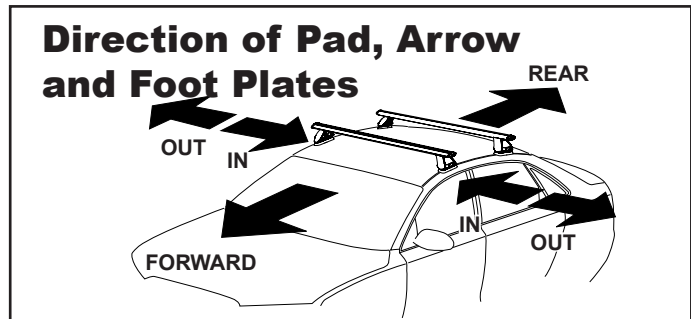

DK265 Rhino-Rack VA, Aero, Euro & HD crossbar instruction

Measurement A: CENTRE of door jamb to CENTRE arrow of leg foot plate.

Measurement B: CENTRE of Front leg foot plate arrow to CENTRE of Rear leg foot plate arrow.

Carrying capacity: Roof rack is rated to 75kg. Please refer to manufacturers handbook for your vehicles maximum roof load capacity. Always use the lower of the two figures.

If your vehicle is not listed on this fitting instruction please refer to your countries Rhino-Rack web site for the latest information.

VEHICLE	Date	Measurement A	Measurement B	Load Rating (includes racks 5kg/ 11lbs)
Opel Insignia Sports Tourer 4dr wagon (AU)	09/12-	100mm / 3,15/16"	730mm / 28,3/4"	75kg / 165lbs
Opel Insignia Sports Tourer 4dr wagon	2009-	100mm / 3,15/16"	730mm / 28,3/4"	75kg / 165lbs
Vauxhall Insignia Sports Tourer 4dr wagon	2009-	100mm / 3,15/16"	730mm / 28,3/4"	75kg / 165lbs