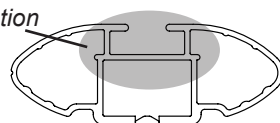

DK265 Rhino-Rack VA, Aero, Euro & HD crossbar instruction

IDENTIFICATION CHART

VA crossbar

AERO crossbar

EURO crossbar

HD crossbar

Vehicle	Date	Crossbar	FRONT CROSSBAR					REAR CROSSBAR						
			Front Right Pad/ Clamp	Front Left Pad/ Clamp	Measurement strip length per side	Measurement strip length per side	Measurement Distance (x)	Foot plate arrow direction	Rear Right Pad/ Clamp	Rear Left Pad/ Clamp	Measurement strip length per side	Measurement strip length per side	Measurement Distance (x)	Foot plate arrow direction
Opel Insignia Sports Tourer 4dr wagon (AU)	09/12-	1260mm	M366 SUB0153	M366 SUB0153	188mm	75mm	1024mm / 40,5/16"	OUT	142612 SUB0196	142612 SUB0196	164mm	51mm	976mm / 38,27/64"	OUT
			Arrow FORWARD						Arrow REAR					
Opel Insignia Sports Tourer 4dr wagon	2009-	1260mm	M366 SUB0153	M366 SUB0153	188mm	75mm	1024mm / 40,5/16"	OUT	142612 SUB0196	142612 SUB0196	164mm	51mm	976mm / 38,27/64"	OUT
			Arrow FORWARD						Arrow REAR					
Vauxhall Insignia Sports Tourer 4dr wagon	2009-	1260mm	M366 SUB0153	M366 SUB0153	188mm	75mm	1024mm / 40,5/16"	OUT	142612 SUB0196	142612 SUB0196	164mm	51mm	976mm / 38,27/64"	OUT
			Arrow FORWARD						Arrow REAR					

DK265 Rhino-Rack VA, Aero, Euro & HD crossbar instruction

Measurement A: CENTRE of door jamb to CENTRE arrow of leg foot plate.

Measurement B: CENTRE of Front leg foot plate arrow to CENTRE of Rear leg foot plate arrow.