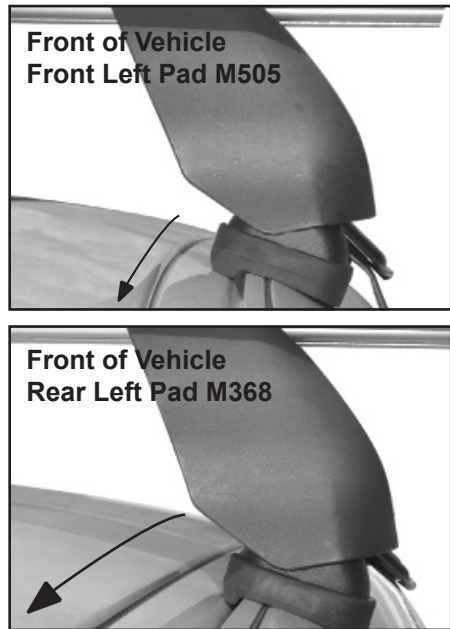

Vehicle	Date	Crossbar	FRONT CROSSBAR					REAR CROSSBAR						
			Front Right Pad/ Clamp	Front Left Pad/ Clamp	Measurement strip length per side	Measurement strip length per side	Measurement Distance ( x )	Foot plate arrow direction	Rear Right Pad/ Clamp	Rear Left Pad/ Clamp	Measurement strip length per side	Measurement strip length per side	Measurement Distance ( x )	Foot plate arrow direction
Nissan NV200 Evalia van	2009-	1375mm	M506 SUB0369	M505 SUB0369	192mm	137mm	1147mm / 45,5/32"	OUT	M368 SUB0380	M368 SUB0380	178mm	123mm	1119mm / 44,1/16"	OUT
			Arrow OUT						Arrow OUT					
Nissan NV200 van	2013-	1375mm	M506 SUB0369	M505 SUB0369	192mm	137mm	1147mm / 45,5/32"	OUT	M368 SUB0380	M368 SUB0380	178mm	123mm	1119mm / 44,1/16"	OUT
			Arrow OUT						Arrow OUT					
Chevrolet City Express	2014-	1375mm	M506 SUB0369	M505 SUB0369	192mm	137mm	1147mm / 45,5/32"	OUT	M368 SUB0380	M368 SUB0380	178mm	123mm	1119mm / 44,1/16"	OUT
			Arrow OUT						Arrow OUT					

# DK261 Rhino-Rack VA, Aero, Euro & HD crossbar instruction

**CONTROLLED**

**Measurement A:** CENTRE of door jamb to CENTRE arrow of leg foot plate.

**Measurement B:** CENTRE of Front leg foot plate arrow to CENTRE of Rear leg foot plate arrow.

**Carrying capacity:** Roof rack is rated to 75kg. Please refer to manufacturers handbook for your vehicles maximum roof load capacity. Always use the lower of the two figures.

If your vehicle is not listed on this fitting instruction please refer to your countries Rhino-Rack web site for the latest information.