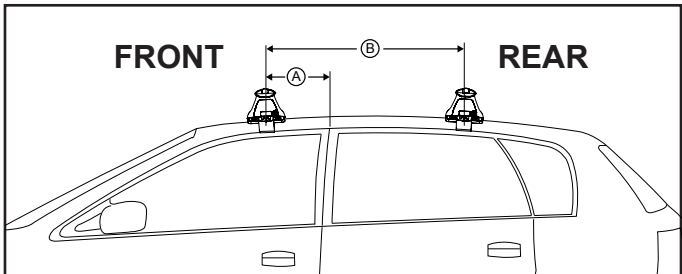

Vehicle	Date	Crossbar	FRONT CROSSBAR					REAR CROSSBAR						
			Front Right Pad/ Clamp	Front Left Pad/ Clamp	Measurement strip length per side	Measurement strip length per side	Measurement Distance ( x )	Foot plate arrow direction	Rear Right Pad/ Clamp	Rear Left Pad/ Clamp	Measurement strip length per side	Measurement strip length per side	Measurement Distance ( x )	Foot plate arrow direction
Nissan NV200 Evalia van	2009-	1375mm	M506 SUB0369	M505 SUB0369	192mm	137mm	1147mm / 45,5/32"	OUT	M368 SUB0380	M368 SUB0380	178mm	123mm	1119mm / 44,1/16"	OUT
			Arrow OUT						Arrow OUT					
Nissan NV200 van	2013-	1375mm	M506 SUB0369	M505 SUB0369	192mm	137mm	1147mm / 45,5/32"	OUT	M368 SUB0380	M368 SUB0380	178mm	123mm	1119mm / 44,1/16"	OUT
			Arrow OUT						Arrow OUT					
Chevrolet City Express	2014-	1375mm	M506 SUB0369	M505 SUB0369	192mm	137mm	1147mm / 45,5/32"	OUT	M368 SUB0380	M368 SUB0380	178mm	123mm	1119mm / 44,1/16"	OUT
			Arrow OUT						Arrow OUT					

# DK261 Rhino-Rack VA, Aero, Euro & HD crossbar instruction

**CONTROLLED**

**Measurement A:** CENTRE of door jamb to CENTRE arrow of leg foot plate.

**Measurement B:** CENTRE of Front leg foot plate arrow to CENTRE of Rear leg foot plate arrow.

**Carrying capacity:** Roof rack is rated to 75kg. Please refer to manufacturers handbook for your vehicles maximum roof load capacity. Always use the lower of the two figures.

If your vehicle is not listed on this fitting instruction please refer to your countries Rhino-Rack web site for the latest information.