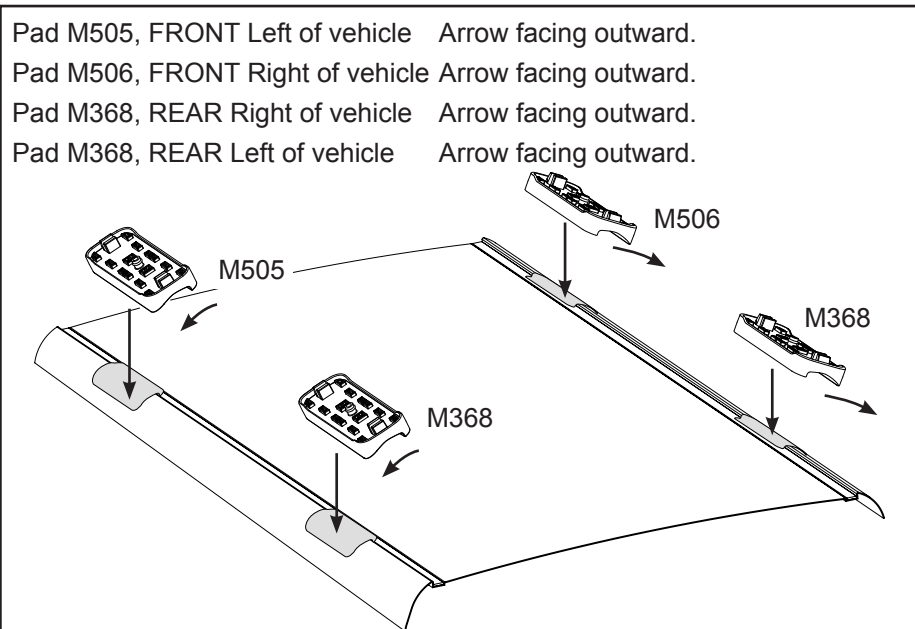

Vehicle	Date	Crossbar	FRONT CROSSBAR					REAR CROSSBAR						
			Front Right Pad/ Clamp	Front Left Pad/ Clamp	Measurement strip length per side	Measurement strip length per side	Measurement Distance ( x )	Foot plate arrow direction	Rear Right Pad/ Clamp	Rear Left Pad/ Clamp	Measurement strip length per side	Measurement strip length per side	Measurement Distance ( x )	Foot plate arrow direction
Nissan NV200 Evalia van	2009-	1375mm	M506 SUB0369	M505 SUB0369	192mm	137mm	1147mm / 45,5/32"	OUT	M368 SUB0380	M368 SUB0380	178mm	123mm	1119mm / 44,1/16"	OUT
			Arrow OUT						Arrow OUT					
Nissan NV200 van	2013-	1375mm	M506 SUB0369	M505 SUB0369	192mm	137mm	1147mm / 45,5/32"	OUT	M368 SUB0380	M368 SUB0380	178mm	123mm	1119mm / 44,1/16"	OUT
			Arrow OUT						Arrow OUT					
Chevrolet City Express	2014-	1375mm	M506 SUB0369	M505 SUB0369	192mm	137mm	1147mm / 45,5/32"	OUT	M368 SUB0380	M368 SUB0380	178mm	123mm	1119mm / 44,1/16"	OUT
			Arrow OUT						Arrow OUT					

# DK261 Rhino-Rack VA, Aero, Euro & HD crossbar instruction

**CONTROLLED**

**Measurement A:** CENTRE of door jamb to CENTRE arrow of leg foot plate.

**Measurement B:** CENTRE of Front leg foot plate arrow to CENTRE of Rear leg foot plate arrow.

VEHICLE	Date	Measurement A	Measurement B	Load Rating (includes racks 5kg/ 11lbs)
Nissan NV200 Evalia van	2009-	150mm / 5,29/324"	800mm / 31,1/2"	75kg / 165lbs
Nissan NV200 van	2013-	150mm / 5,29/324"	800mm / 31,1/2"	75kg / 165lbs
Chevrolet City Express	2014-	150mm / 5,29/324"	800mm / 31,1/2"	75kg / 165lbs