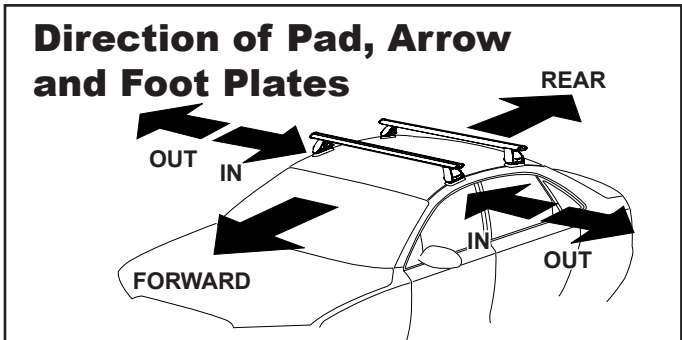

DK261 Rhino-Rack VA, Aero, Euro & HD crossbar instruction

CONTROLLED

Measurement A: CENTRE of door jamb to CENTRE arrow of leg foot plate.

Measurement B: CENTRE of Front leg foot plate arrow to CENTRE of Rear leg foot plate arrow.

Carrying capacity: Roof rack is rated to 75kg. Please refer to manufacturers handbook for your vehicles maximum roof load capacity. Always use the lower of the two figures.

If your vehicle is not listed on this fitting instruction please refer to your countries Rhino-Rack web site for the latest information.

VEHICLE	Date	Measurement A	Measurement B	Load Rating (includes racks 5kg/ 11lbs)
Nissan NV200 Evalia van	2009-	150mm / 5,29/324"	800mm / 31,1/2"	75kg / 165lbs
Nissan NV200 van	2013-	150mm / 5,29/324"	800mm / 31,1/2"	75kg / 165lbs
Chevrolet City Express	2014-	150mm / 5,29/324"	800mm / 31,1/2"	75kg / 165lbs