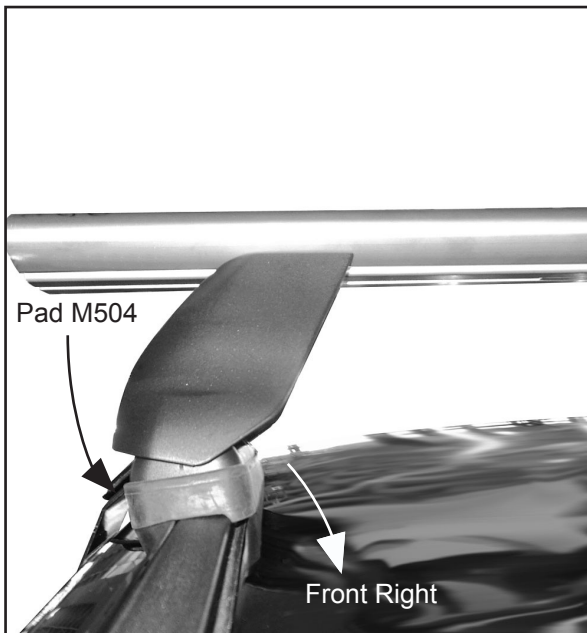

DK256 Rhino-Rack VA, Aero, Euro & HD crossbar instruction

Measurement A: CENTRE of door jamb to CENTRE arrow of leg foot plate.

Measurement B: CENTRE of Front leg foot plate arrow to CENTRE of Rear leg foot plate arrow.

Carrying capacity: Roof rack is rated to 75kg. Please refer to manufacturers handbook for your vehicles maximum roof load capacity. Always use the lower of the two figures.

If your vehicle is not listed on this fitting instruction please refer to your countries Rhino-Rack web site for the latest information.

VEHICLE	Date	Measurement A	Measurement B	Load Rating (includes racks 5kg/ 11lbs)
Ford Fusion 5dr hatch	2002-	130mm / 5,1/8"	700mm / 27,9/16"	75kg / 165lbs