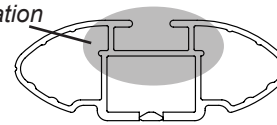

DK256 Rhino-Rack VA, Aero, Euro & HD crossbar instruction

IDENTIFICATION CHART

VA crossbar

AERO crossbar

EURO crossbar

HD crossbar

FRONT CROSSBAR

REAR CROSSBAR

Vehicle	Date	Crossbar	FRONT CROSSBAR					REAR CROSSBAR						
			Front Right Pad/ Clamp	Front Left Pad/ Clamp	Measurement strip length per side	Measurement strip length per side	Measurement Distance (x)	Foot plate arrow direction	Rear Right Pad/ Clamp	Rear Left Pad/ Clamp	Measurement strip length per side	Measurement strip length per side	Measurement Distance (x)	Foot plate arrow direction
Ford Fusion 5dr hatch	2002-	1180mm	142660 SUB0369	142659 SUB0369	178mm	123mm	924mm / 36,3/8"	OUT	142659 SUB0369	142660 SUB0369	156mm	101mm	880mm / 34,41/64"	OUT
			Arrow FORWARD						Arrow REAR					

DK256 Rhino-Rack VA, Aero, Euro & HD crossbar instruction

Measurement A: CENTRE of door jamb to CENTRE arrow of leg foot plate.

Measurement B: CENTRE of Front leg foot plate arrow to CENTRE of Rear leg foot plate arrow.