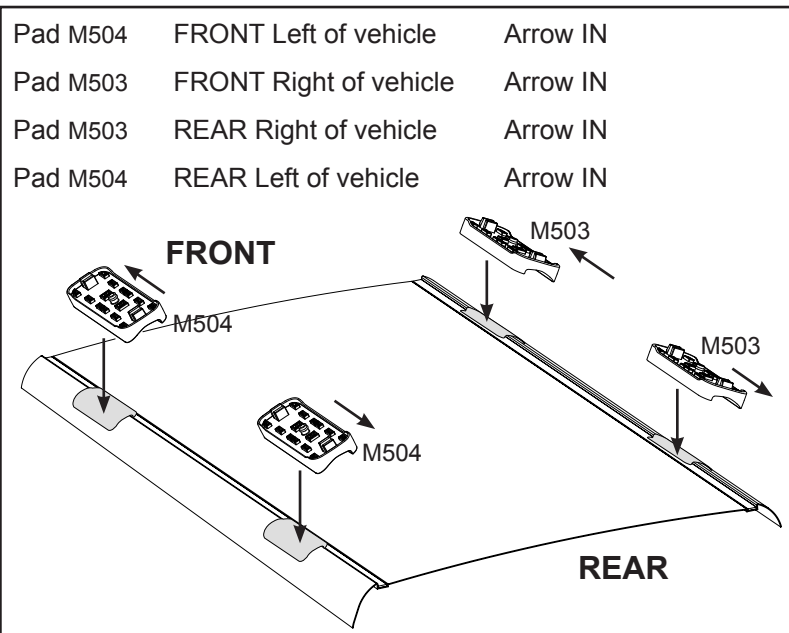

DK256 Rhino-Rack VA, Aero, Euro & HD crossbar instruction

Measurement A: CENTRE of door jamb to CENTRE arrow of leg foot plate.

Measurement B: CENTRE of Front leg foot plate arrow to CENTRE of Rear leg foot plate arrow.

Carrying capacity: Roof rack is rated to 75kg. Please refer to manufacturers handbook for your vehicles maximum roof load capacity. Always use the lower of the two figures.

If your vehicle is not listed on this fitting instruction please refer to your countries Rhino-Rack web site for the latest information.

VEHICLE	Date	Measurement A	Measurement B	Load Rating (includes racks 5kg/ 11lbs)
Ford Fusion 5dr hatch	2002-	130mm / 5,1/8"	700mm / 27,9/16"	75kg / 165lbs