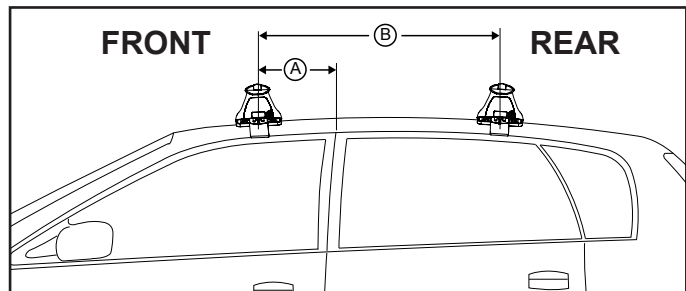

DK256 Rhino-Rack VA, Aero, Euro & HD crossbar instruction

Measurement A: CENTRE of door jamb to CENTRE arrow of leg foot plate.

Measurement B: CENTRE of Front leg foot plate arrow to CENTRE of Rear leg foot plate arrow.

Carrying capacity: Roof rack is rated to 75kg. Please refer to manufacturers handbook for your vehicles maximum roof load capacity. Always use the lower of the two figures.

If your vehicle is not listed on this fitting instruction please refer to your countries Rhino-Rack web site for the latest information.

VEHICLE	Date	Measurement A	Measurement B	Load Rating (includes racks 5kg/ 11lbs)
Ford Fusion 5dr hatch	2002-	130mm / 5,1/8"	700mm / 27,9/16"	75kg / 165lbs