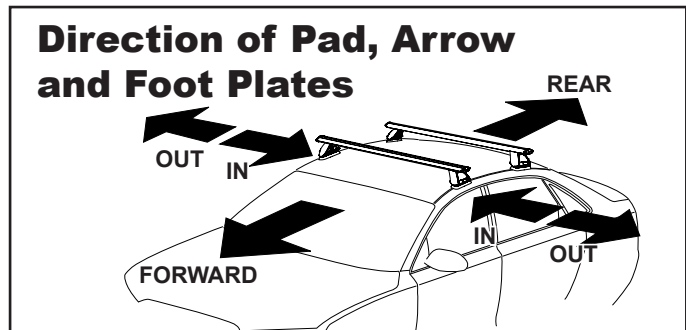

DK256 Rhino-Rack VA, Aero, Euro & HD crossbar instruction

Measurement A: CENTRE of door jamb to CENTRE arrow of leg foot plate.

Measurement B: CENTRE of Front leg foot plate arrow to CENTRE of Rear leg foot plate arrow.

Carrying capacity: Roof rack is rated to 75kg. Please refer to manufacturers handbook for your vehicles maximum roof load capacity. Always use the lower of the two figures.

If your vehicle is not listed on this fitting instruction please refer to your countries Rhino-Rack web site for the latest information.

VEHICLE	Date	Measurement A	Measurement B	Load Rating (includes racks 5kg/ 11lbs)
Ford Fusion 5dr hatch	2002-	130mm / 5,1/8"	700mm / 27,9/16"	75kg / 165lbs