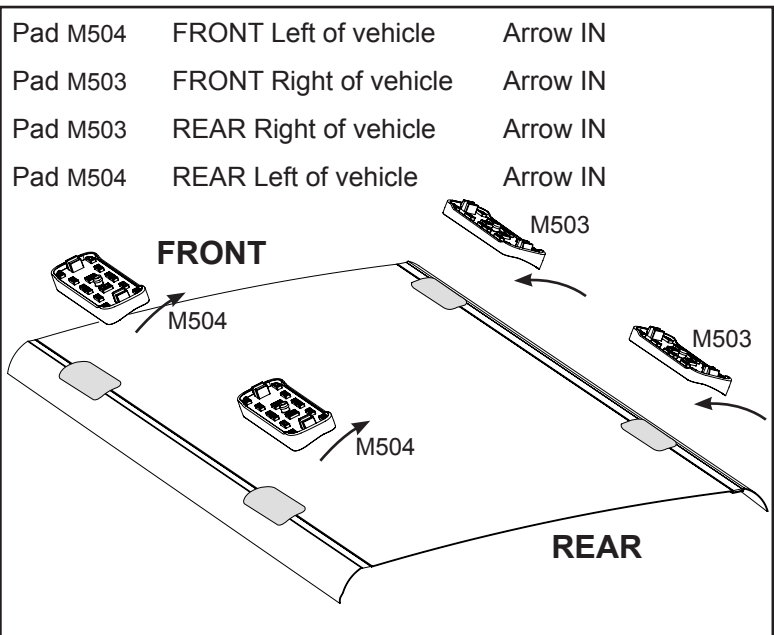

# DK254 Rhino-Rack VA, Aero, Euro & HD crossbar instruction

Vehicle	Date	Crossbar	FRONT CROSSBAR					REAR CROSSBAR						
			Front Right Pad/ Clamp	Front Left Pad/ Clamp	Measurement strip length per side	Measurement strip length per side	Measurement Distance ( x )	Foot plate arrow direction	Rear Right Pad/ Clamp	Rear Left Pad/ Clamp	Measurement strip length per side	Measurement strip length per side	Measurement Distance ( x )	Foot plate arrow direction
Jeep Compass MK 4dr wagon	2007-	1375mm	M503 SUB0264	M504 SUB0264	169mm	114mm	1101mm / 43,11/32"	OUT	M503 SUB0264	M504 SUB0264	156mm	101mm	1075mm / 42,21/64"	OUT
			Arrow IN						Arrow IN					

# DK254 Rhino-Rack VA, Aero, Euro & HD crossbar instruction

**Measurement A:** CENTRE of door jamb to CENTRE arrow of leg foot plate.

**Measurement B:** CENTRE of Front leg foot plate arrow to CENTRE of Rear leg foot plate arrow.

VEHICLE	Date	Measurement A	Measurement B	Load Rating (includes racks 5kg/ 11lbs)
Jeep Compass MK 4dr wagon	2007-	75mm / 2,61/64"	700mm / 27,9/16"	60kg / 132lbs