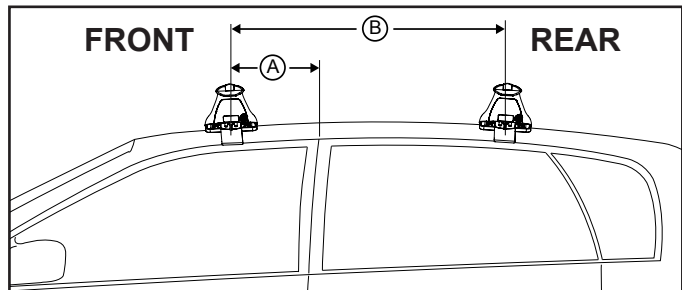

DK254 Rhino-Rack VA, Aero, Euro & HD crossbar instruction

Measurement A: CENTRE of door jamb to CENTRE arrow of leg foot plate.

Measurement B: CENTRE of Front leg foot plate arrow to CENTRE of Rear leg foot plate arrow.

Carrying capacity: Roof rack is rated to 75kg. Please refer to manufacturers handbook for your vehicles maximum roof load capacity. Always use the lower of the two figures.

If your vehicle is not listed on this fitting instruction please refer to your countries Rhino-Rack web site for the latest information.

VEHICLE	Date	Measurement A	Measurement B	Load Rating (includes racks 5kg/ 11lbs)
Jeep Compass MK 4dr wagon	2007-	75mm / 2,61/64"	700mm / 27,9/16"	60kg / 132lbs