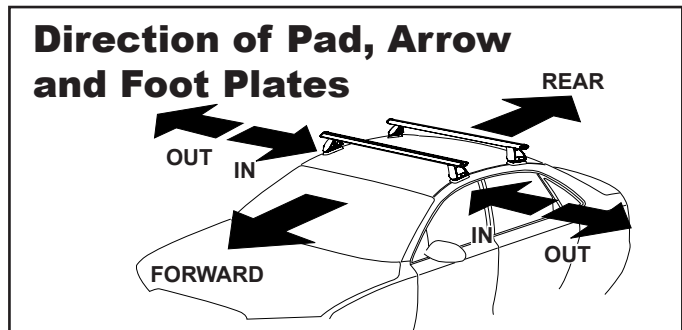

DK254 Rhino-Rack VA, Aero, Euro & HD crossbar instruction

Measurement A: CENTRE of door jamb to CENTRE arrow of leg foot plate.

Measurement B: CENTRE of Front leg foot plate arrow to CENTRE of Rear leg foot plate arrow.

Carrying capacity: Roof rack is rated to 75kg. Please refer to manufacturers handbook for your vehicles maximum roof load capacity. Always use the lower of the two figures.

If your vehicle is not listed on this fitting instruction please refer to your countries Rhino-Rack web site for the latest information.

VEHICLE	Date	Measurement A	Measurement B	Load Rating (includes racks 5kg/ 11lbs)
Jeep Compass MK 4dr wagon	2007-	75mm / 2,61/64"	700mm / 27,9/16"	60kg / 132lbs