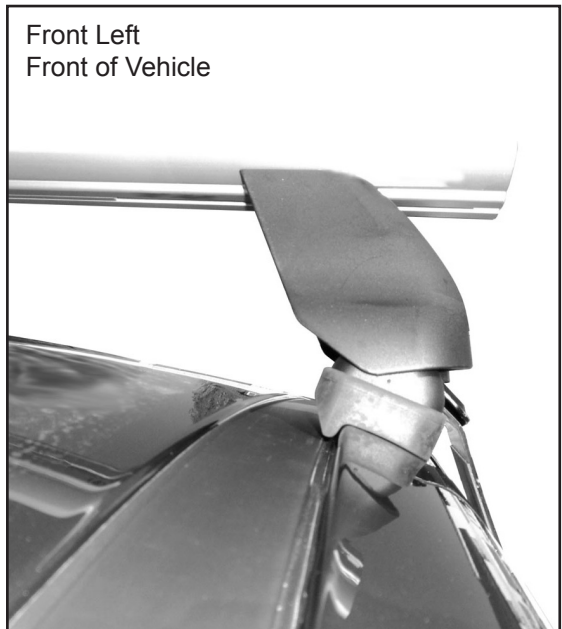

DK253 Rhino-Rack VA, Aero, Euro & HD crossbar instruction

Measurement A: CENTRE of door jamb to CENTRE arrow of leg foot plate.

Measurement B: CENTRE of Front leg foot plate arrow to CENTRE of Rear leg foot plate arrow.

Carrying capacity: Roof rack is rated to 75kg. Please refer to manufacturers handbook for your vehicles maximum roof load capacity. Always use the lower of the two figures.

If your vehicle is not listed on this fitting instruction please refer to your countries Rhino-Rack web site for the latest information.

Fitting note:

- Pad 142613 FRONT Left of vehicle Arrow facing out.
- Pad 142614 FRONT Right of vehicle Arrow facing out.
- Pad 142613 REAR Right of vehicle Arrow facing out.
- Pad 142614 REAR Left of vehicle Arrow facing out.

Front Left
Front of Vehicle