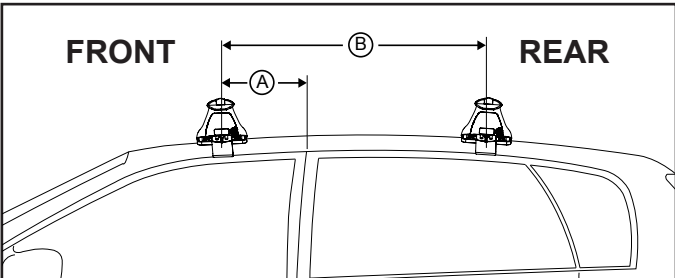

VEHICLE	Date	Measurement A	Measurement B	Load Rating (includes racks 5kg/ 11lbs)
Citroën C5 (X7) 4dr sedan	2008-	270mm / 8,21/32"	700mm / 27,9/16"	75kg / 165lbs