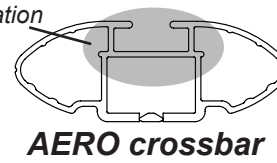

DK253 Rhino-Rack VA, Aero, Euro & HD crossbar instruction

IDENTIFICATION CHART

FRONT CROSSBAR

REAR CROSSBAR

Vehicle	Date	Crossbar	FRONT CROSSBAR					REAR CROSSBAR						
			Front Right Pad/ Clamp	Front Left Pad/ Clamp	Measurement strip length per side	Measurement strip length per side	Measurement Distance (x)	Foot plate arrow direction	Rear Right Pad/ Clamp	Rear Left Pad/ Clamp	Measurement strip length per side	Measurement strip length per side	Measurement Distance (x)	Foot plate arrow direction
Citroën C5 (X7) 4dr sedan	2008-	1180mm	142614 SUB0196	142613 SUB0196	205mm	150mm	978mm / 38,1/2"	OUT	142613 SUB0196	142614 SUB0196	197mm	142mm	962mm / 37,7/8"	OUT
			Arrow OUT						Arrow OUT					

DK253 Rhino-Rack VA, Aero, Euro & HD crossbar instruction

Measurement A: CENTRE of door jamb to CENTRE arrow of leg foot plate.

Measurement B: CENTRE of Front leg foot plate arrow to CENTRE of Rear leg foot plate arrow.