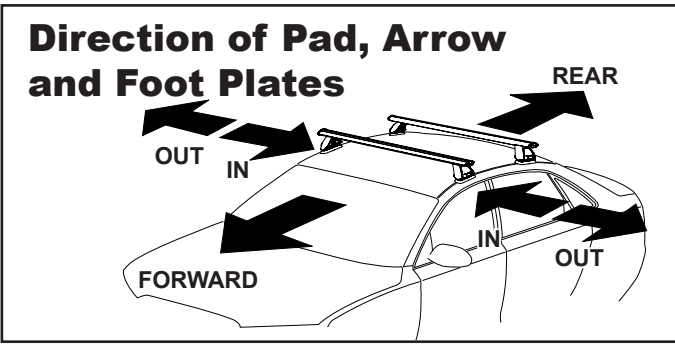

VEHICLE	Date	Measurement A	Measurement B	Load Rating (includes racks 5kg/ 11lbs)
Citroën C5 (X7) 4dr sedan	2008-	270mm / 8,21/32"	700mm / 27,9/16"	75kg / 165lbs