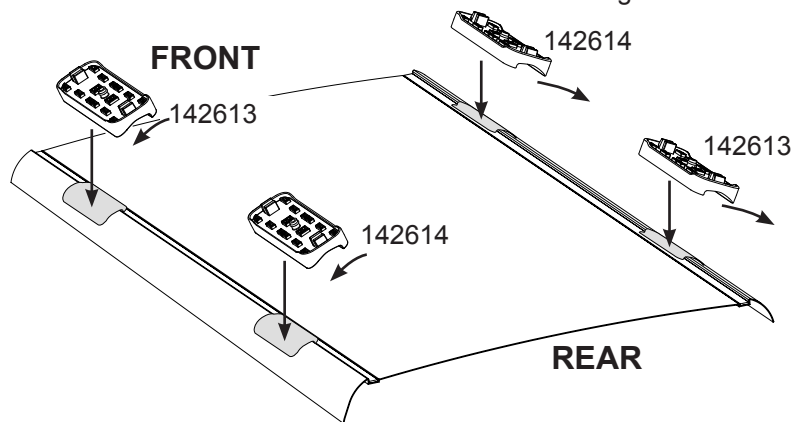

DK253 Rhino-Rack VA, Aero, Euro & HD crossbar instruction

IDENTIFICATION CHART

FRONT CROSSBAR

REAR CROSSBAR

Vehicle	Date	Crossbar	FRONT CROSSBAR					REAR CROSSBAR						
			Front Right Pad/ Clamp	Front Left Pad/ Clamp	Measurement strip length per side	Measurement strip length per side	Measurement Distance (x)	Foot plate arrow direction	Rear Right Pad/ Clamp	Rear Left Pad/ Clamp	Measurement strip length per side	Measurement strip length per side	Measurement Distance (x)	Foot plate arrow direction
Citroën C5 (X7) 4dr sedan	2008-	1180mm	142614 SUB0196	142613 SUB0196	205mm	150mm	978mm / 38,1/2"	OUT	142613 SUB0196	142614 SUB0196	197mm	142mm	962mm / 37,7/8"	OUT
			Arrow OUT						Arrow OUT					

DK253 Rhino-Rack VA, Aero, Euro & HD crossbar instruction

Measurement A: CENTRE of door jamb to CENTRE arrow of leg foot plate.

Measurement B: CENTRE of Front leg foot plate arrow to CENTRE of Rear leg foot plate arrow.

Fitting note:

- Pad 142613 FRONT Left of vehicle Arrow facing out.
- Pad 142614 FRONT Right of vehicle Arrow facing out.
- Pad 142613 REAR Right of vehicle Arrow facing out.
- Pad 142614 REAR Left of vehicle Arrow facing out.

Front Left
Front of Vehicle

VEHICLE	Date	Measurement A	Measurement B	Load Rating (includes racks 5kg/ 11lbs)
Citroën C5 (X7) 4dr sedan	2008-	270mm / 8,21/32"	700mm / 27,9/16"	75kg / 165lbs