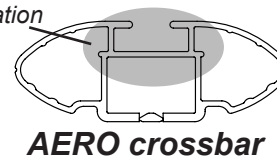

DK251 Rhino-Rack VA, Aero, Euro & HD crossbar instruction

IDENTIFICATION CHART

Vehicle	Date	Crossbar	FRONT CROSSBAR					REAR CROSSBAR						
			Front Right Pad/ Clamp	Front Left Pad/ Clamp	Measurement strip length per side	Measurement strip length per side	Measurement Distance (x)	Foot plate arrow direction	Rear Right Pad/ Clamp	Rear Left Pad/ Clamp	Measurement strip length per side	Measurement strip length per side	Measurement Distance (x)	Foot plate arrow direction
Alfa Romeo Giulietta 5dr hatch	2010-	1060mm	M506 SUB0146	M505 SUB0146	202mm	92mm	858mm / 33,25/32"	OUT	142612 SUB0155	142612 SUB0155	183mm	73mm	820mm / 32,9/32"	OUT
			Arrow OUT						Arrow REAR					

DK251 Rhino-Rack VA, Aero, Euro & HD crossbar instruction

Measurement A: CENTRE of door jamb to CENTRE arrow of leg foot plate.

Measurement B: CENTRE of Front leg foot plate arrow to CENTRE of Rear leg foot plate arrow.

VEHICLE	Date	Measurement A	Measurement B	Load Rating (includes racks 5kg/ 11lbs)
Alfa Romeo Giulietta 5dr hatch	2010-	280mm / 11,1/32"	700mm / 27,9/16"	50kg / 110lbs