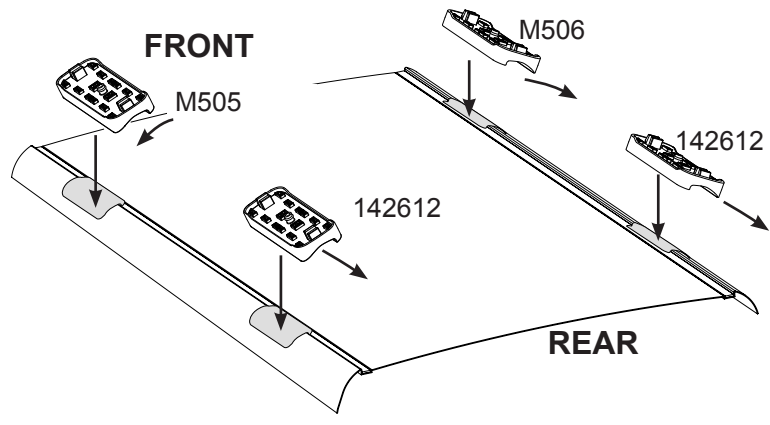

DK251 Rhino-Rack VA, Aero, Euro & HD crossbar instruction

IDENTIFICATION CHART

Vehicle	Date	Crossbar	FRONT CROSSBAR					REAR CROSSBAR						
			Front Right Pad/ Clamp	Front Left Pad/ Clamp	Measurement strip length per side	Measurement strip length per side	Measurement Distance (x)	Foot plate arrow direction	Rear Right Pad/ Clamp	Rear Left Pad/ Clamp	Measurement strip length per side	Measurement strip length per side	Measurement Distance (x)	Foot plate arrow direction
Alfa Romeo Giulietta 5dr hatch	2010-	1060mm	M506 SUB0146	M505 SUB0146	202mm	92mm	858mm / 33,25/32"	OUT	142612 SUB0155	142612 SUB0155	183mm	73mm	820mm / 32,9/32"	OUT
			Arrow OUT						Arrow REAR					

DK251 Rhino-Rack VA, Aero, Euro & HD crossbar instruction

Measurement A: CENTRE of door jamb to CENTRE arrow of leg foot plate.

Measurement B: CENTRE of Front leg foot plate arrow to CENTRE of Rear leg foot plate arrow.

Fitting note:

- Pad M505 FRONT Left of vehicle Arrow facing out.
- Pad M506 FRONT Right of vehicle Arrow facing out.
- Pad 142612 REAR Right of vehicle Arrow facing rear.
- Pad 142612 REAR Left of vehicle Arrow facing rear.

VEHICLE	Date	Measurement A	Measurement B	Load Rating (includes racks 5kg/ 11lbs)
Alfa Romeo Giulietta 5dr hatch	2010-	280mm / 11,1/32"	700mm / 27,9/16"	50kg / 110lbs