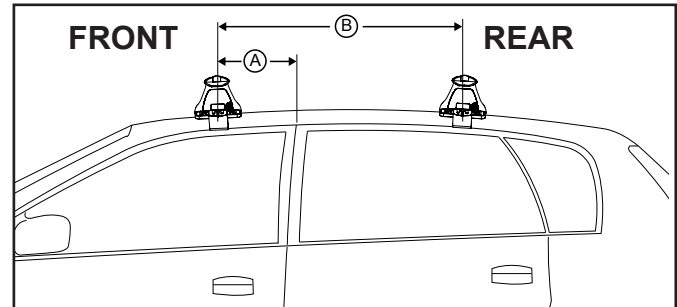

DK251 Rhino-Rack VA, Aero, Euro & HD crossbar instruction

IDENTIFICATION CHART

Vehicle	Date	Crossbar	FRONT CROSSBAR					REAR CROSSBAR						
			Front Right Pad/ Clamp	Front Left Pad/ Clamp	Measurement strip length per side	Measurement strip length per side	Measurement Distance (x)	Foot plate arrow direction	Rear Right Pad/ Clamp	Rear Left Pad/ Clamp	Measurement strip length per side	Measurement strip length per side	Measurement Distance (x)	Foot plate arrow direction
Alfa Romeo Giulietta 5dr hatch	2010-	1060mm	M506 SUB0146	M505 SUB0146	202mm	92mm	858mm / 33,25/32"	OUT	142612 SUB0155	142612 SUB0155	183mm	73mm	820mm / 32,9/32"	OUT
			Arrow OUT						Arrow REAR					

DK251 Rhino-Rack VA, Aero, Euro & HD crossbar instruction

Measurement A: CENTRE of door jamb to CENTRE arrow of leg foot plate.

Measurement B: CENTRE of Front leg foot plate arrow to CENTRE of Rear leg foot plate arrow.

VEHICLE	Date	Measurement A	Measurement B	Load Rating (includes racks 5kg/ 11lbs)
Alfa Romeo Giulietta 5dr hatch	2010-	280mm / 11,1/32"	700mm / 27,9/16"	50kg / 110lbs