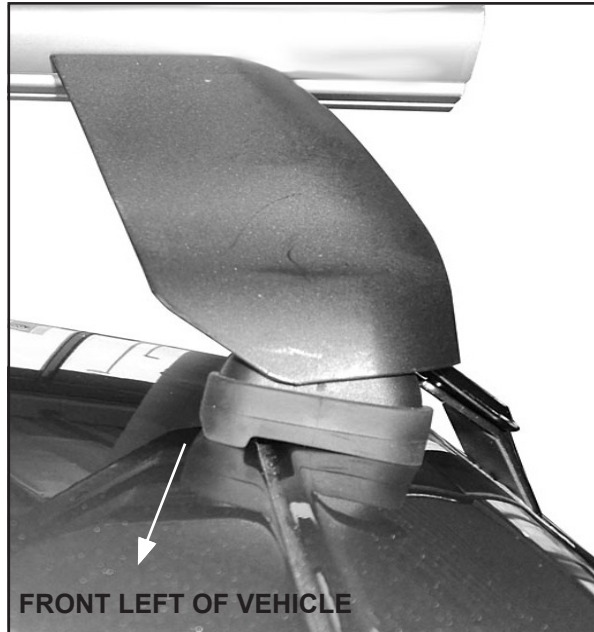

DK251 Rhino-Rack VA, Aero, Euro & HD crossbar instruction

Measurement A: CENTRE of door jamb to CENTRE arrow of leg foot plate.

Measurement B: CENTRE of Front leg foot plate arrow to CENTRE of Rear leg foot plate arrow.

Carrying capacity: Roof rack is rated to 75kg. Please refer to manufacturers handbook for your vehicles maximum roof load capacity. Always use the lower of the two figures.

If your vehicle is not listed on this fitting instruction please refer to your countries Rhino-Rack web site for the latest information.

Fitting note:

- Pad M505 FRONT Left of vehicle Arrow facing out.
- Pad M506 FRONT Right of vehicle Arrow facing out.
- Pad 142612 REAR Right of vehicle Arrow facing rear.
- Pad 142612 REAR Left of vehicle Arrow facing rear.

VEHICLE	Date	Measurement A	Measurement B	Load Rating (includes racks 5kg/ 11lbs)
Alfa Romeo Giulietta 5dr hatch	2010-	280mm / 11,1/32"	700mm / 27,9/16"	50kg / 110lbs