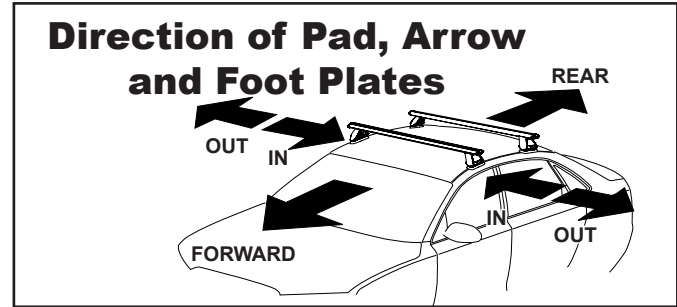

DK251 Rhino-Rack VA, Aero, Euro & HD crossbar instruction

Measurement A: CENTRE of door jamb to CENTRE arrow of leg foot plate.

Measurement B: CENTRE of Front leg foot plate arrow to CENTRE of Rear leg foot plate arrow.

Carrying capacity: Roof rack is rated to 75kg. Please refer to manufacturers handbook for your vehicles maximum roof load capacity. Always use the lower of the two figures.

If your vehicle is not listed on this fitting instruction please refer to your countries Rhino-Rack web site for the latest information.

Fitting note:

- Pad M505 FRONT Left of vehicle Arrow facing out.
- Pad M506 FRONT Right of vehicle Arrow facing out.
- Pad 142612 REAR Right of vehicle Arrow facing rear.
- Pad 142612 REAR Left of vehicle Arrow facing rear.

VEHICLE	Date	Measurement A	Measurement B	Load Rating (includes racks 5kg/ 11lbs)
Alfa Romeo Giulietta 5dr hatch	2010-	280mm / 11,1/32"	700mm / 27,9/16"	50kg / 110lbs