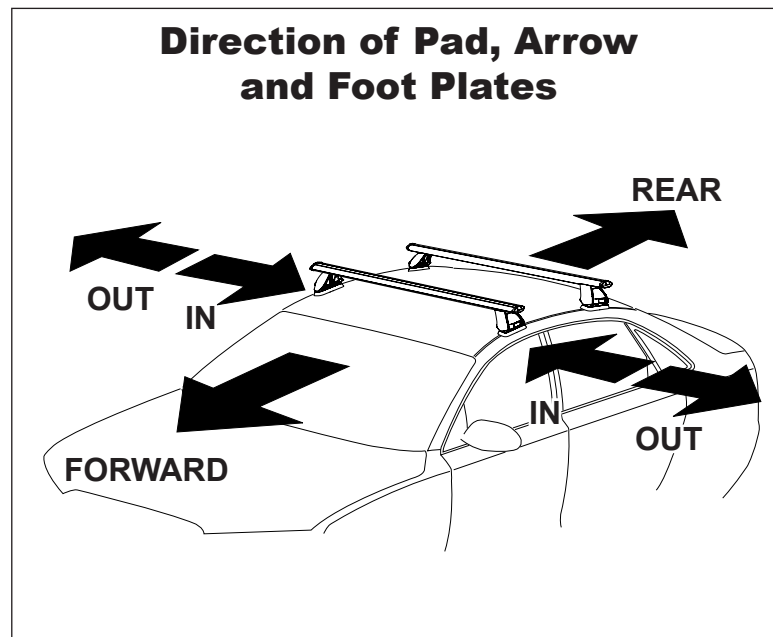

DK245 Rhino-Rack VA, Aero, Euro & HD crossbar instruction

Measurement A: CENTRE of door jamb to CENTRE arrow of leg foot plate.

Measurement B: CENTRE of Front leg foot plate arrow to CENTRE of Rear leg foot plate arrow.

Carrying capacity: Roof rack is rated to 75kg. Please refer to manufacturers handbook for your vehicles maximum roof load capacity. Always use the lower of the two figures.

If your vehicle is not listed on this fitting instruction please refer to your countries Rhino-Rack web site for the latest information.

VEHICLE	Date	Measurement A	Measurement B	Load Rating (includes racks 5kg/ 11lbs)
Volvo S80 4dr sedan	2006-	260mm / 10,15/64"	680mm / 26,49/64"	75kg / 165lbs