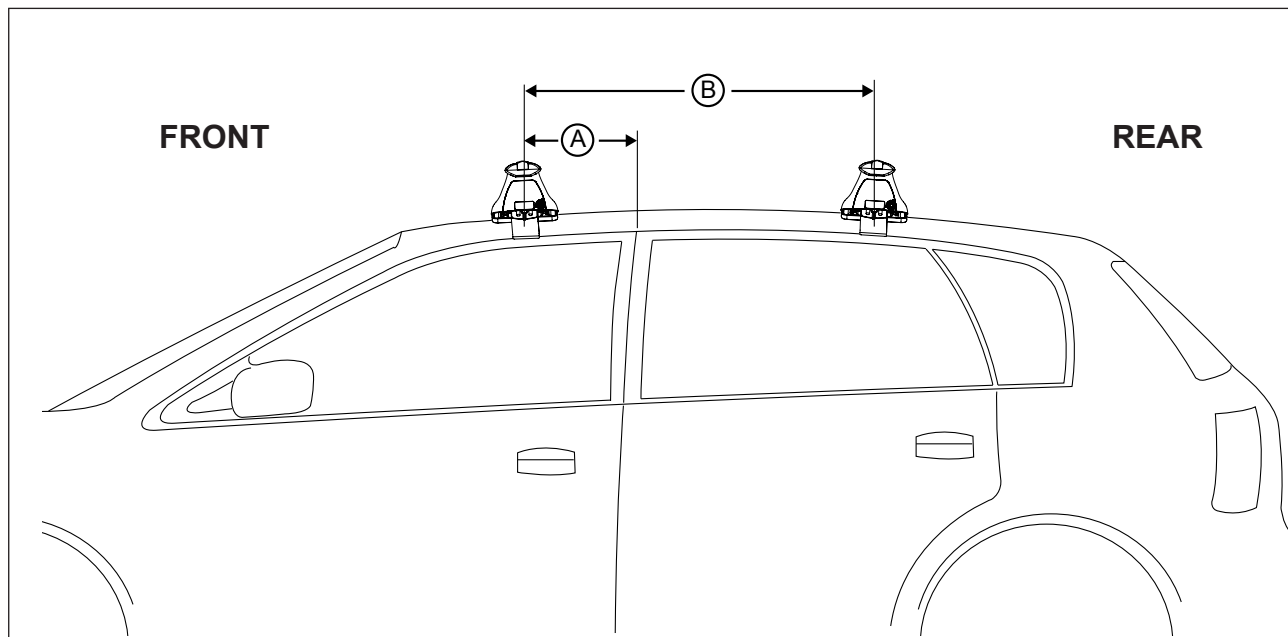

DK245 Rhino-Rack VA, Aero, Euro & HD crossbar instruction

Vehicle	Date	Crossbar	FRONT CROSSBAR					REAR CROSSBAR						
			Front Right Pad/ Clamp	Front Left Pad/ Clamp	Measurement strip length per side	Measurement strip length per side	Measurement Distance (x)	Foot plate arrow direction	Rear Right Pad/ Clamp	Rear Left Pad/ Clamp	Measurement strip length per side	Measurement strip length per side	Measurement Distance (x)	Foot plate arrow direction
Volvo S80 4dr sedan	2006-	1260mm	M367 SUB0256	M367 SUB0256	181mm	68mm	1010mm / 39,49/64"	OUT	M366 SUB0256	M366 SUB0256	189mm	76mm	1026mm / 40,25/64"	OUT
			Arrow FORWARD						Arrow FORWARD					

DK245 Rhino-Rack VA, Aero, Euro & HD crossbar instruction

Measurement A: CENTRE of door jamb to CENTRE arrow of leg foot plate.

Measurement B: CENTRE of Front leg foot plate arrow to CENTRE of Rear leg foot plate arrow.

VEHICLE	Date	Measurement A	Measurement B	Load Rating (includes racks 5kg/ 11lbs)
Volvo S80 4dr sedan	2006-	260mm / 10,15/64"	680mm / 26,49/64"	75kg / 165lbs